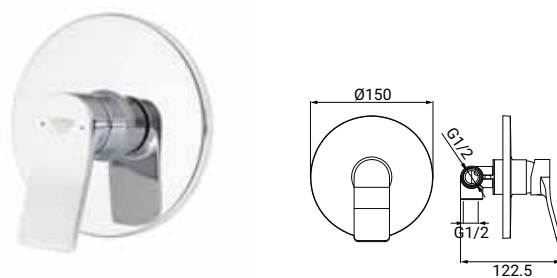

SCARUB1471CR

Miscelatore monocomando incasso doccia, realizzato in metallo, finitura cromo, cartuccia a dischi ceramici Ø 35 mm

Concealed shower mixer, made of metal, chrome finish, Ø 35 mm ceramic disc cartridge

Unterputz-Brausearmatur, aus Metal, Chromoberfläche, Ø 35 mm Keramikkartusche

Mitigeur douche à encastrer, en métal, finition chromée, cartouche céramique Ø 35 mm