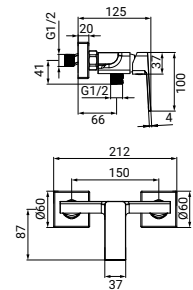

SCARUB1476CR

Miscelatore monocomando esterno doccia, in ottone, leva in metallo, finitura cromo, cartuccia a dischi ceramici Ø 26 mm, completo di raccordi eccentrici e rosette coprimuro

Exposed shower mixer, made of brass, metal lever, chrome finish, Ø 26 mm ceramic disc cartridge, with union connectors and wall escutcheon

Aufputz-Brausearmatur, aus Messing, Hebel aus Metal, Chromoberfläche, Ø 26 mm Keramikkartusche, mit S-Anschlüssen und Rosetten

Mitigeur douche, en laiton, poignée en métal, finition chromée, cartouche céramique Ø 26 mm, avec rosaces et raccords excentrés

8 007931 105561