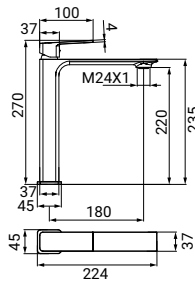

M 24x1

SCARUB1475CR

Miscelatore monocomando lavabo alto, realizzato in ottone, leva in metallo, finitura cromo, rompigitto risparmio acqua (portata limitata a 6 l/min), cartuccia a dischi ceramici Ø 26 mm, con chiave di smontaggio aeratore inclusa, flessibili inox 3/8F DVGW 40cm, set di fissaggio rapido

Basin mixer, made of brass, chrome finish, metal lever, water saving mousseur (capacity limited to 6 l/min), Ø 26 mm ceramic disc cartridge, mousseur key included, 3/8F stainless steel flexible hoses DVGW 40cm, rapid assembly kit

Waschtischarmatur, aus Messing, Hebel aus Metal, Chromoberfläche, Mousseur Wassereinsparung (Kapazität auf 6 l/min begrenzt), Ø 26 mm Keramikkartusche, Wasserhahn Belüfter Schlüssel Einschließlich, mit flexiblen Anschlussschläuchen 3/8 F, aus Edelstahl DVGW 40cm, einschl. Schnellmontage-System

Mitigeur lavabo en laiton, chromé, poignée en métal, mousseur pour économie d'eau (capacité limitée à 6 l/min), cartouche céramique Ø 26 mm, clé d'aérateur inclus, flexibles en acier inox 3/8F DVGW 40cm, avec kit de montage rapide

8 007931 105554