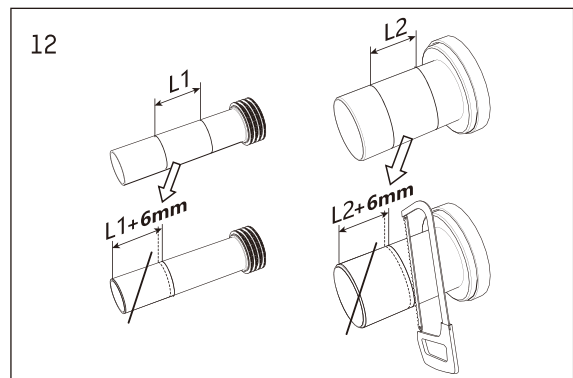

NAKIA

Wand-WC

Lieferumfang

ACHTUNG: Bitte vor Montage Wasser abstellen.
 NOTICE: Make sure water supply valve is shut off before installation.

NAKIA

Wand-WC

NAKIA

Wand-WC

NAKIA

Wand-WC

Lieferumfang

B1

B2