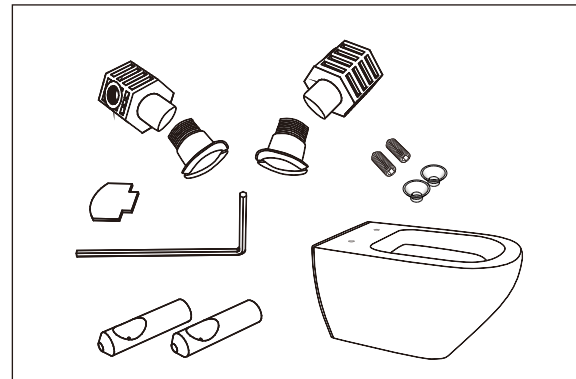

NAKIA

Wand-WC

Lieferumfang

ACHTUNG: Bitte vor Montage Wasser abstellen.
 NOTICE: Make sure water supply valve is shut off before installation.

NAKIA

Wand-WC

NAKIA

Wand-WC

NAKIA

Wand-WC

Lieferumfang

B1

B2