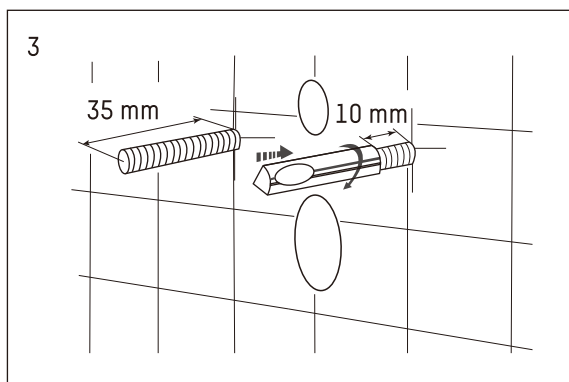

NAKIA

Wand-WC

Lieferumfang

ACHTUNG: Bitte vor Montage Wasser abstellen.
 NOTICE: Make sure water supply valve is shut off before installation.

NAKIA

Wand-WC

NAKIA

Wand-WC