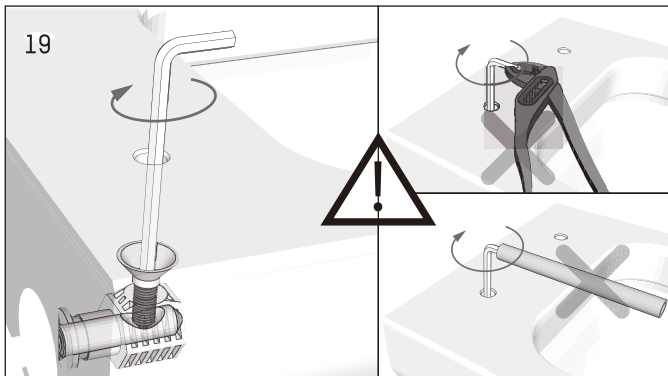

NAKIA

Wand-WC

Lieferumfang

ACHTUNG: Bitte vor Montage Wasser abstellen.
 NOTICE: Make sure water supply valve is shut off before installation.

NAKIA

Wand-WC

NAKIA

Wand-WC