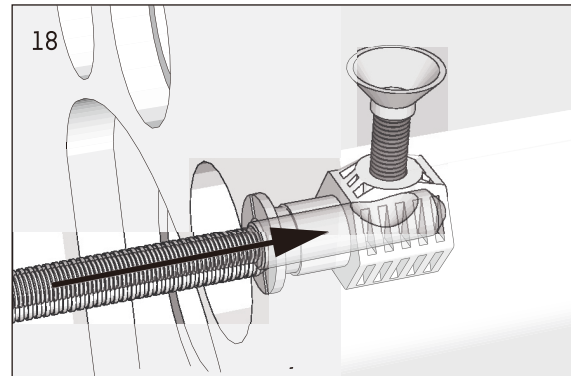

NAKIA

Wand-WC

Lieferumfang

ACHTUNG: Bitte vor Montage Wasser abstellen.
 NOTICE: Make sure water supply valve is shut off before installation.

NAKIA

Wand-WC

NAKIA

Wand-WC

NAKIA

Wand-WC

Lieferumfang

B1

B2