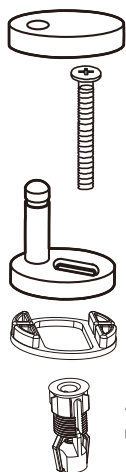

NAKIA

Wand-WC

Lieferumfang

ACHTUNG: Bitte vor Montage Wasser abstellen.
 NOTICE: Make sure water supply valve is shut off before installation.

NAKIA

Wand-WC

NAKIA

Wand-WC

NAKIA

Wand-WC

Lieferumfang

B1

B2