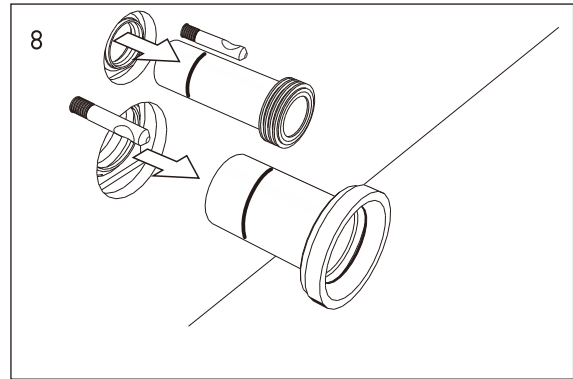

NAKIA

Wand-WC

Lieferumfang

ACHTUNG: Bitte vor Montage Wasser abstellen.
 NOTICE: Make sure water supply valve is shut off before installation.

NAKIA

Wand-WC

NAKIA

Wand-WC