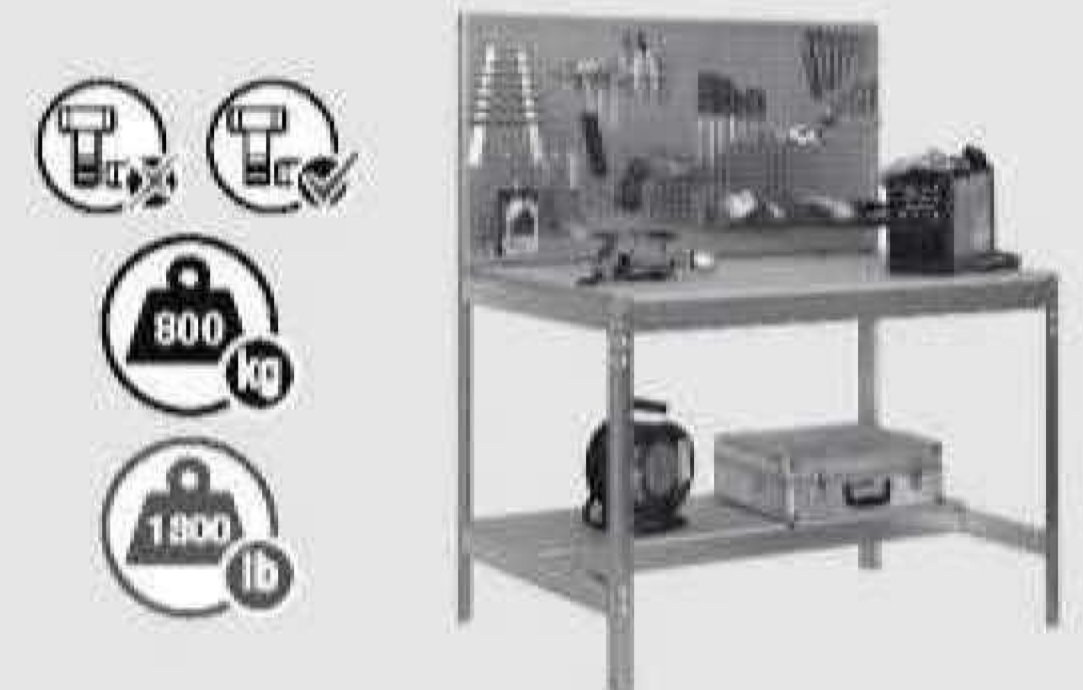

SIMONWORK

SIMONLOCKER