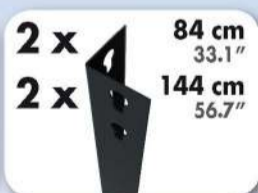

SIMONWORK BT2 BOX 1500

144.5 x 151 x 61 cm

59.2" x 59.1" x 24"

ESTANTERIAS SIMON S.L. B.50.556.463
PG. ALFAMEN C/ POLIGONO C. Nº3
ALFAMEN (ZARAGOZA)

Simon Rack
SINCE 1964 - MANUFACTURER

www.simonrack.com

INSTRUCCIONES
INSTRUCTIONS
ANLEITUNG
INSTRUCTIONS