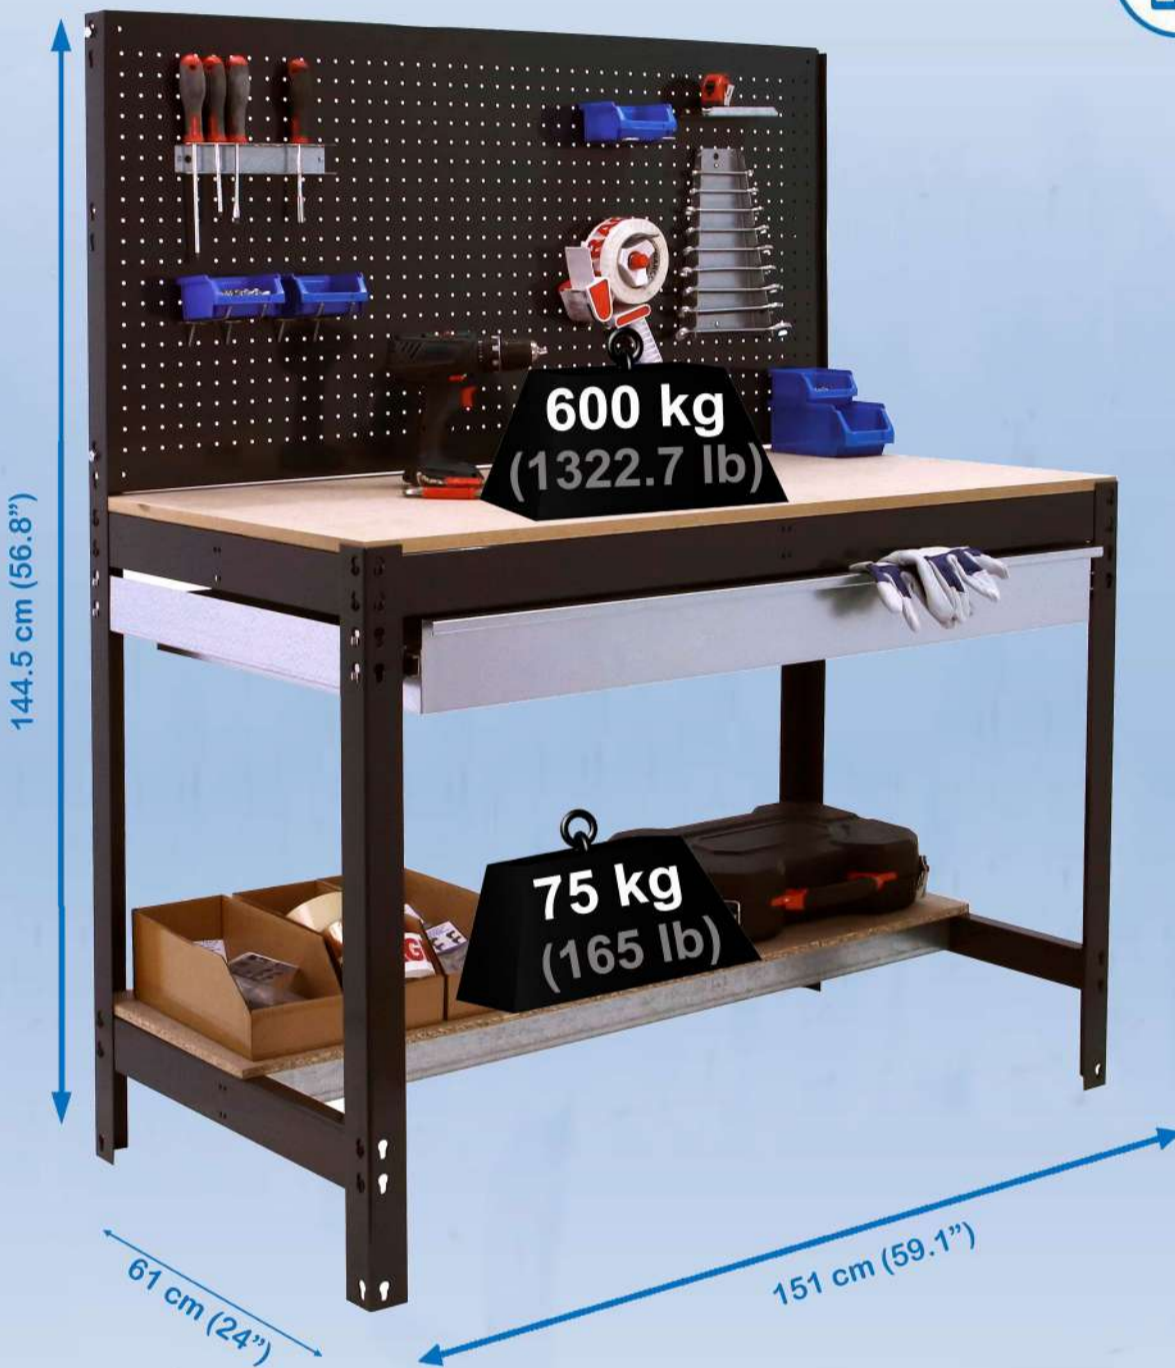

SIMONWORK BT2 BOX 1500

144.5 x 151 x 61 cm

59.2" x 59.1" x 24"

ESTANTERIAS SIMON S.L. B.50.556.463
PG. ALFAMEN C/ POLIGONO C. Nº3
ALFAMEN (ZARAGOZA)

Simon Rack
SINCE 1964 - MANUFACTURER

www.simonrack.com

INSTRUCCIONES
INSTRUCTIONS
ANLEITUNG
INSTRUCTIONS