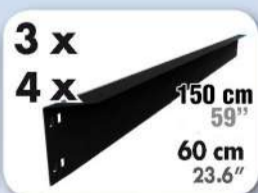

SIMONWORK BT2 BOX 1500

144.5 x 151 x 61 cm

59.2" x 59.1" x 24"

ESTANTERIAS SIMON S.L. B.50.556.463
PG. ALFAMEN C/ POLIGONO C. Nº3
ALFAMEN (ZARAGOZA)

Simon Rack
SINCE 1964 - MANUFACTURER

www.simonrack.com

INSTRUCCIONES
INSTRUCTIONS
ANLEITUNG
INSTRUCTIONS