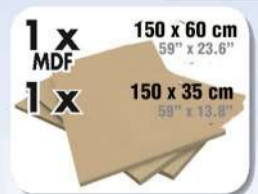

SIMONWORK BT2 BOX 1500

144.5 x 151 x 61 cm

59.2" x 59.1" x 24"

ESTANTERIAS SIMON S.L. B.50.556.463
PG. ALFAMEN C/ POLIGONO C. Nº3
ALFAMEN (ZARAGOZA)

Simon Rack
SINCE 1964 - MANUFACTURER

www.simonrack.com

INSTRUCCIONES
INSTRUCTIONS
ANLEITUNG
INSTRUCTIONS