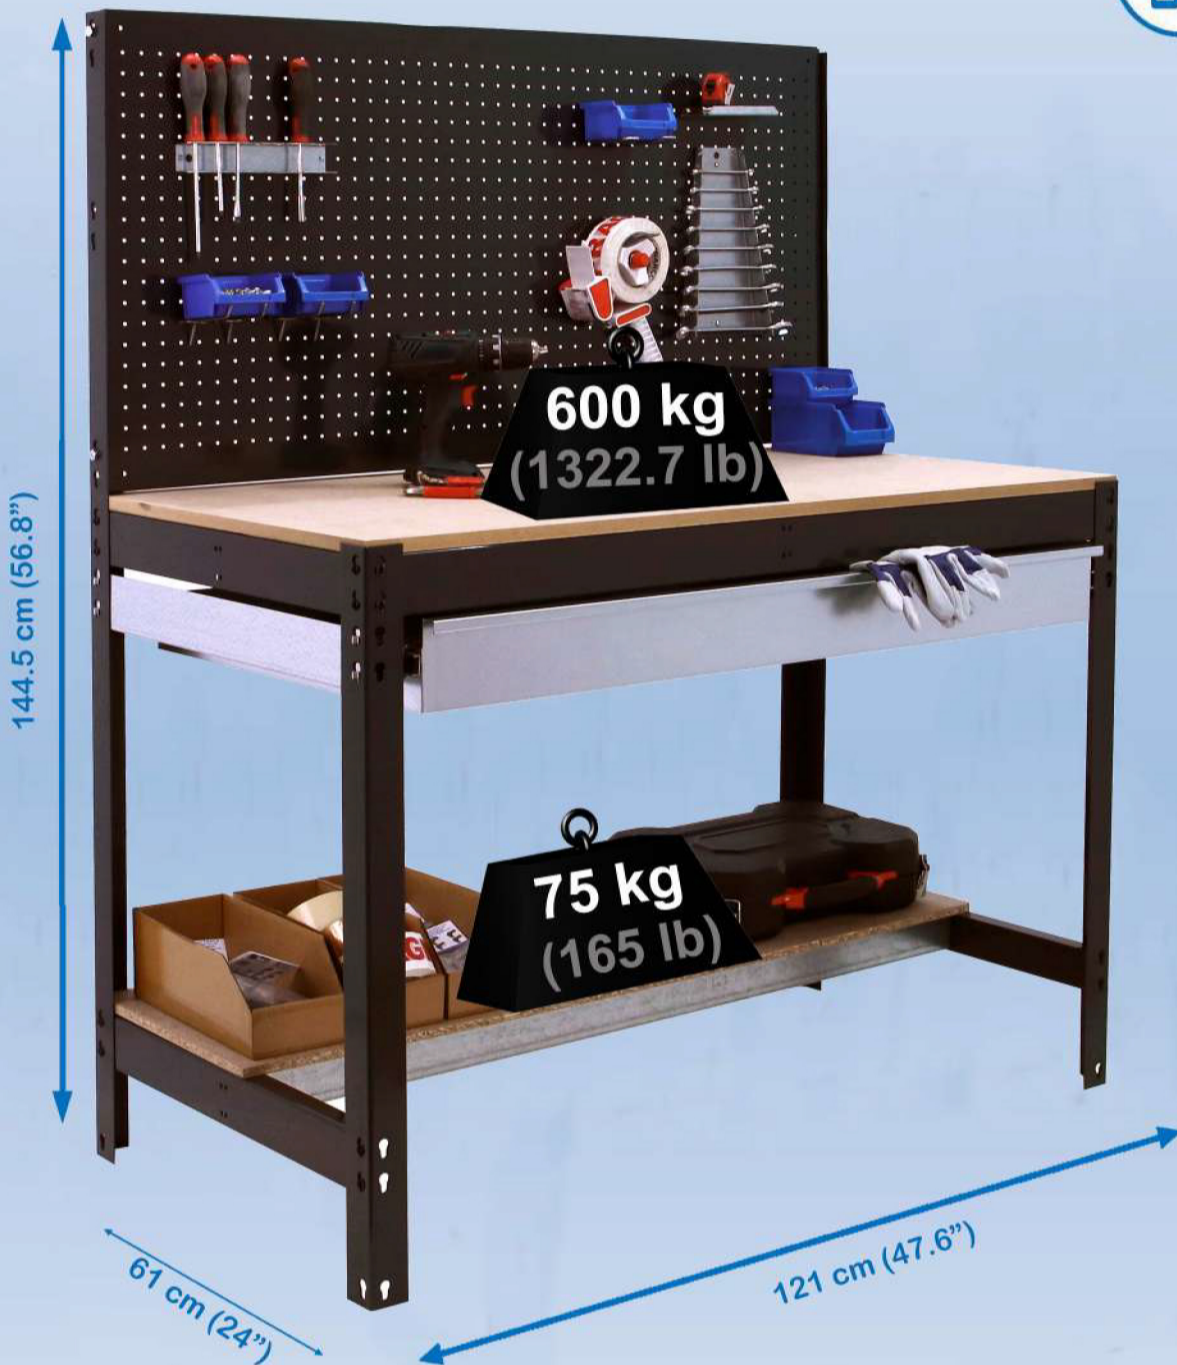

SIMONWORK BT2 BOX 900

144.5 x 91 x 61 cm
59.2" x 35.8" x 24"

- 1 x 90 x 60 cm (35.4" x 23.6")
- 2 x 84 cm (33.1")
- 2 x 144 cm (56.7")
- 3 x 4 x 90 cm (35.4" x 23.6")
- 1 x 35 kg (80 lb)
- 56 x 77.4 cm (22" x 47.2")
- 2 x 60 cm (23.6")
- 1 x 90 x 60 cm (35.4" x 23.6")
- 1 x 90 x 35 cm (35.4" x 13.8")
- 1 x 90 cm (47.2")
- 4 x [nuts and bolts]
- 2 x 60 cm (22.8")
- 10 x [nuts and bolts]