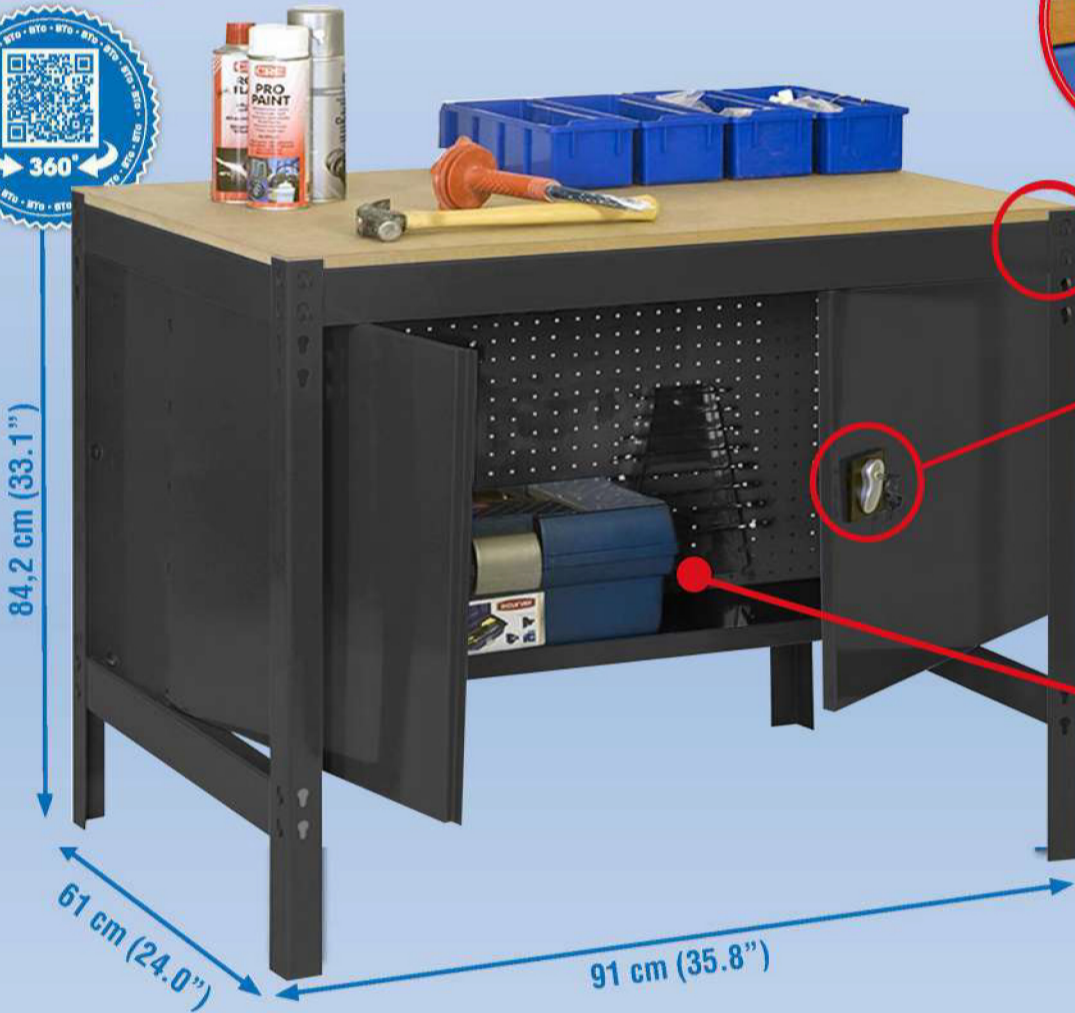

# SIMONWORK BTO 900 CABINET

**84,2 x 91 x 61 cm**  
**33.1" x 35.8" x 24.0"**

- 4 x 84 cm (33.1")
- 1 x MDF 60x90 cm (23.6"x35.4")
- 3 x 90 cm (35.4")
- 4 x 60 cm (23.6")
- 1 x 90 cm (35.4")
- 1 x 31x53x90 cm (12.2"x20.9"x35.4")
- 12 x 6 x