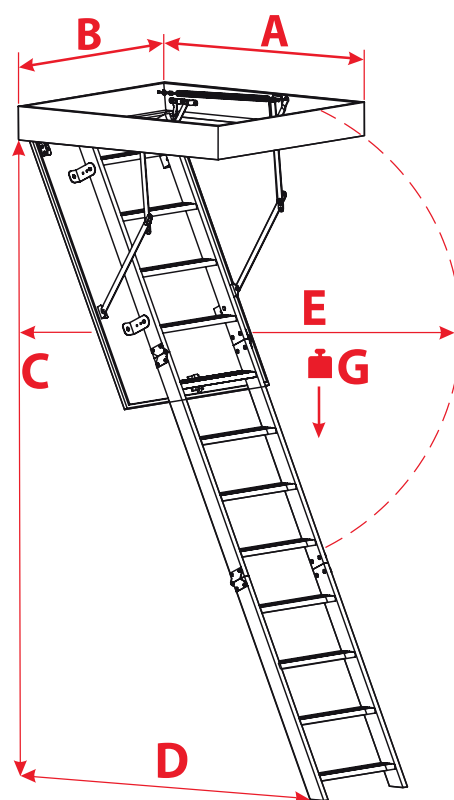

MEISTERHOLZ THERMO EXTRA

U-VALUE
0,85
W/m²·K

PROTECTIVE
FEET

HATCH
BALUSTRADE

HANDRAIL

MASKING BATTEN

EN 14975

MEISTERHOLZ THERMO EXTRA

The **MEISTERHOLZ THERMO EXTRA** loft ladder is characterised by a single seal and a 46mm thick hatch. The **MEISTERHOLZ THERMO EXTRA** model is ideal for conditions where the loft is poorly insulated and requires additional thermal insulation. The excellent quality of the materials used in the production of the staircase, as well as the attention paid to every detail of the finish, mean that the staircase will satisfy even the most demanding customers, and its maximum load during use is up to 150 kg.

Technical specification

INSULATED HATCH THICKNESS	46 mm
THICKNESS OF THERMAL INSULATION	40 mm
HATCH COLOUR FROM BOTH SIDES	white
WOODEN LADDER	3 sections
HEIGHT OF WOODEN	170 mm
WIDTH OF LADDER	400 mm
WIDTH OF STEP	358 mm
DEPTH OF STEP	80 mm
MAXIMAL LANDING SPACE	142 cm
OPENING DISTANCE	165 cm
MAXIMUM CEILING HEIGHT	280 cm
MAXIMUM LOAD	150 kg
SEALS	one
GUARANTEE	2 years

Technical draw

Box dimensions [cm]

Outer box dimensions, mounting opening 2 cm larger.

120 x 60 120 x 70 130 x 70

C	280 cm
D	142 cm
E	165 cm
G	150 kg