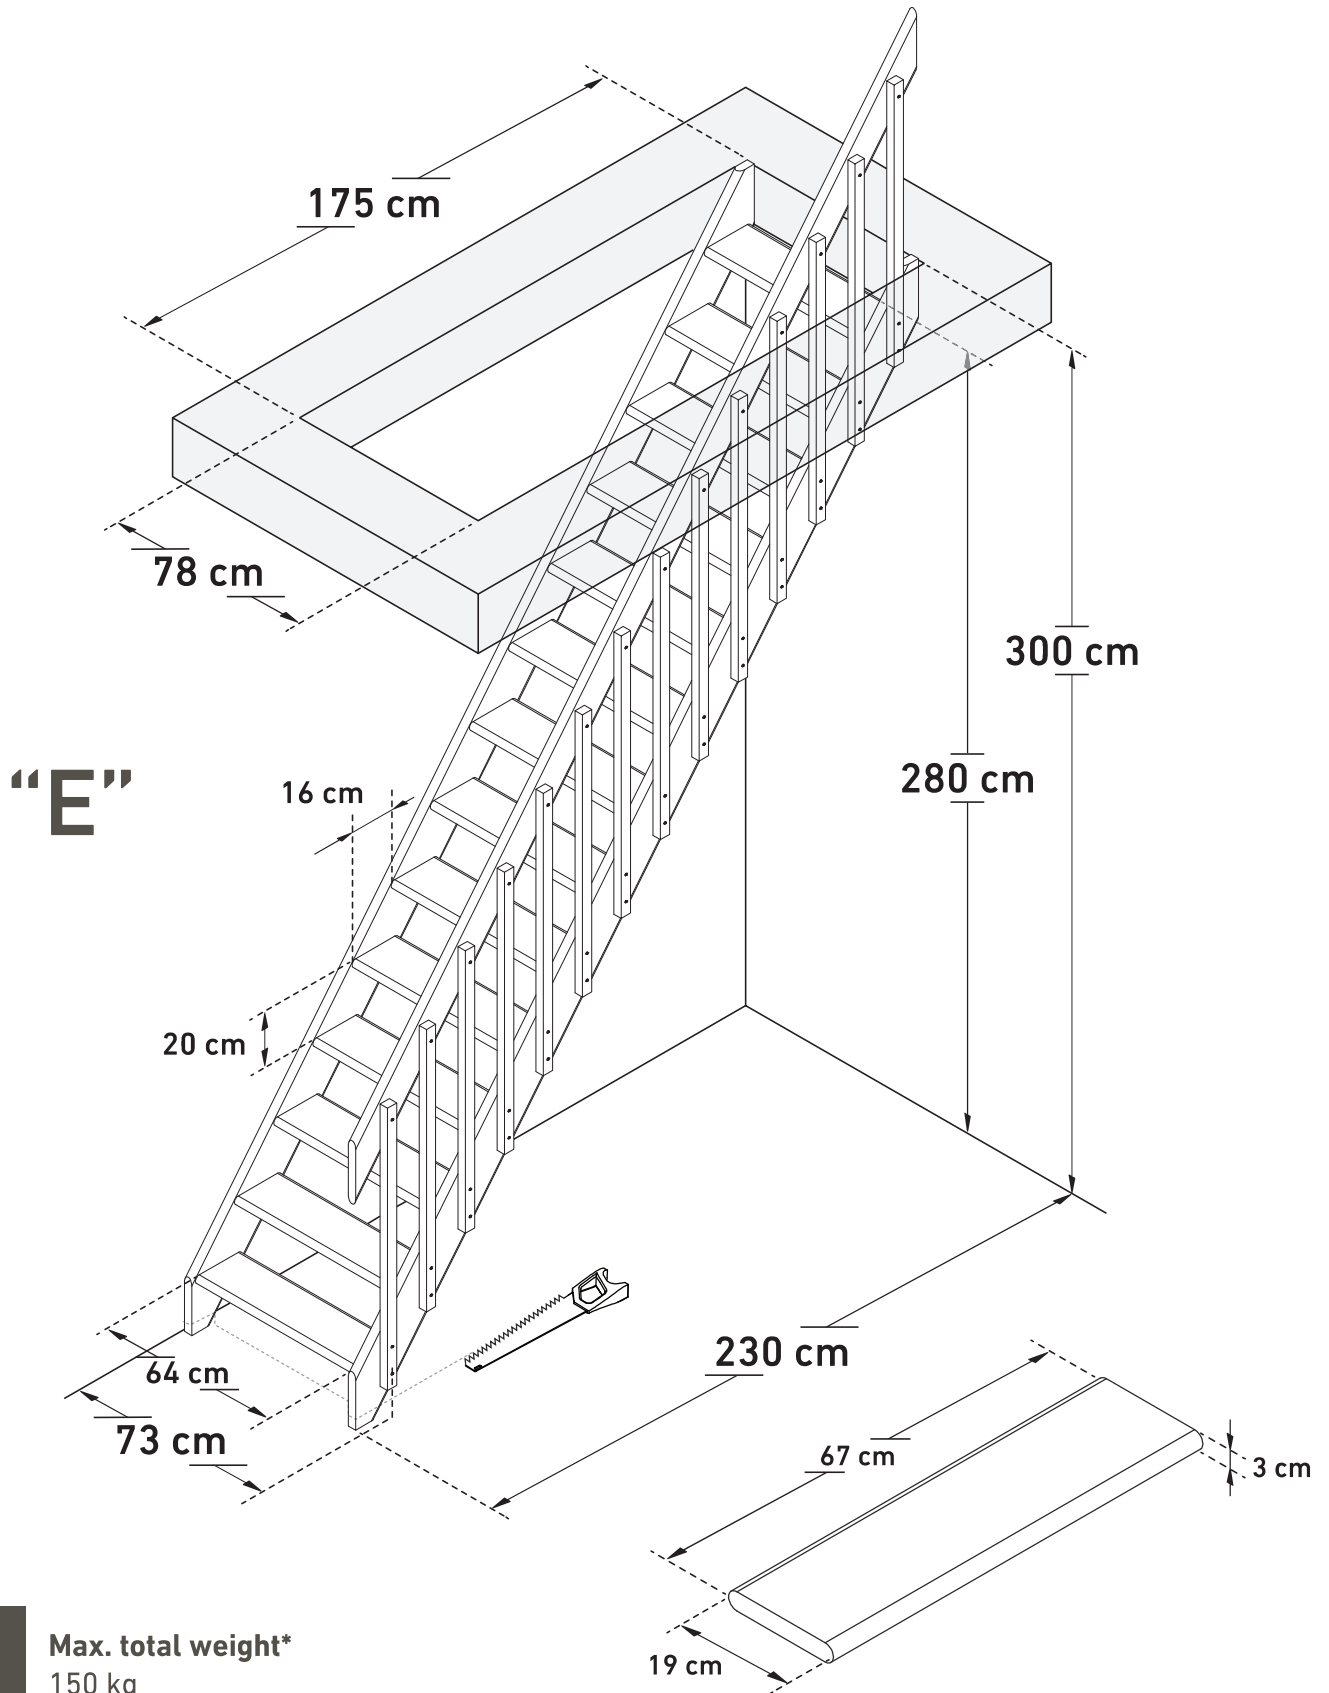

DIMENSIONS

COTTAGE MEDIUM

(STRAIGHT FLIGHT, BANISTER "E")

SOGEM

Max. total weight*
150 kg

Space saving
51,34°

Space, balusters
12 cm

Height
90 cm

www.sogem-sa.com

*Maximum total weight recommended by manufacturer

24011650