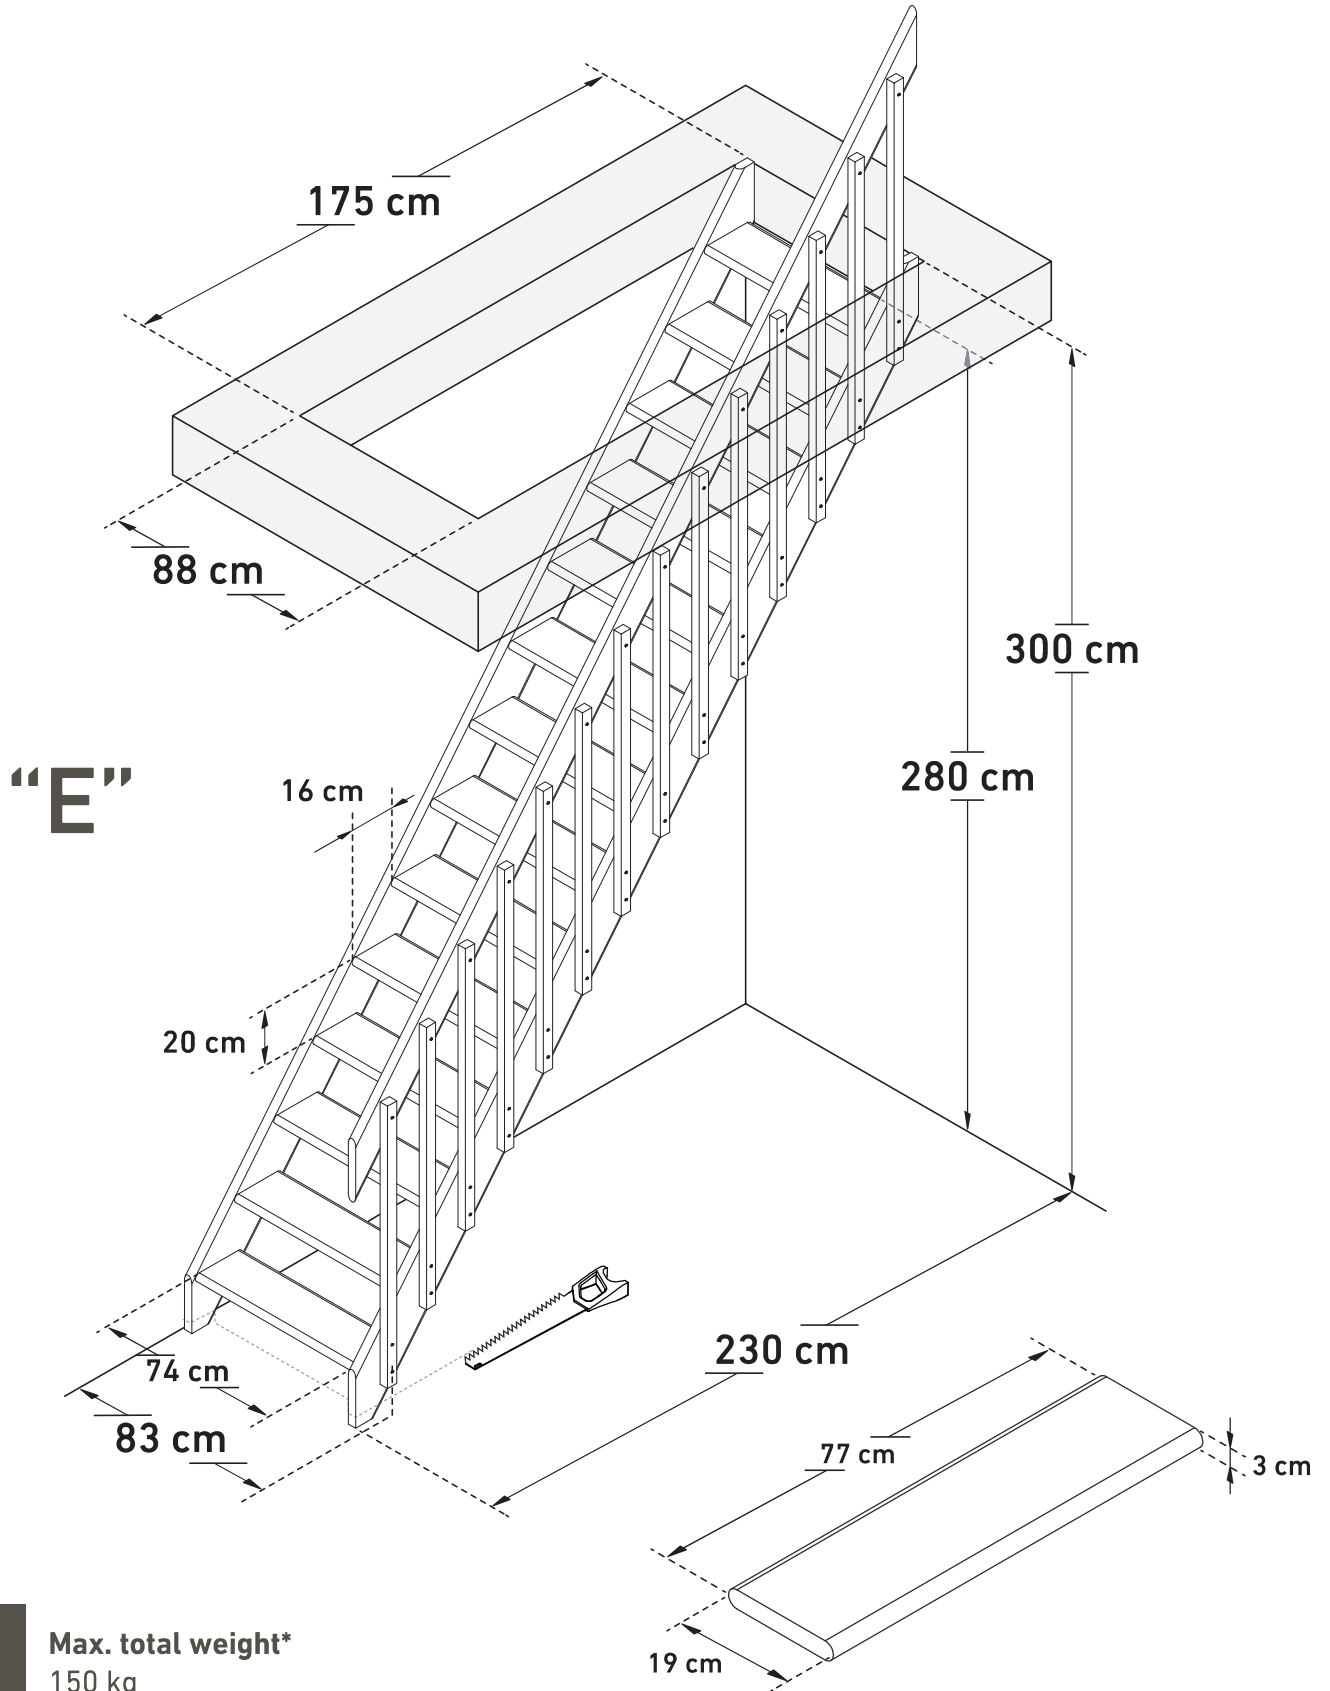

DIMENSIONS

COTTAGE LARGE

(STRAIGHT FLIGHT, BANISTER "E")

SOGEM

Max. total weight*
150 kg

Space saving
51,34°

Space, balusters
12 cm

Height
90 cm