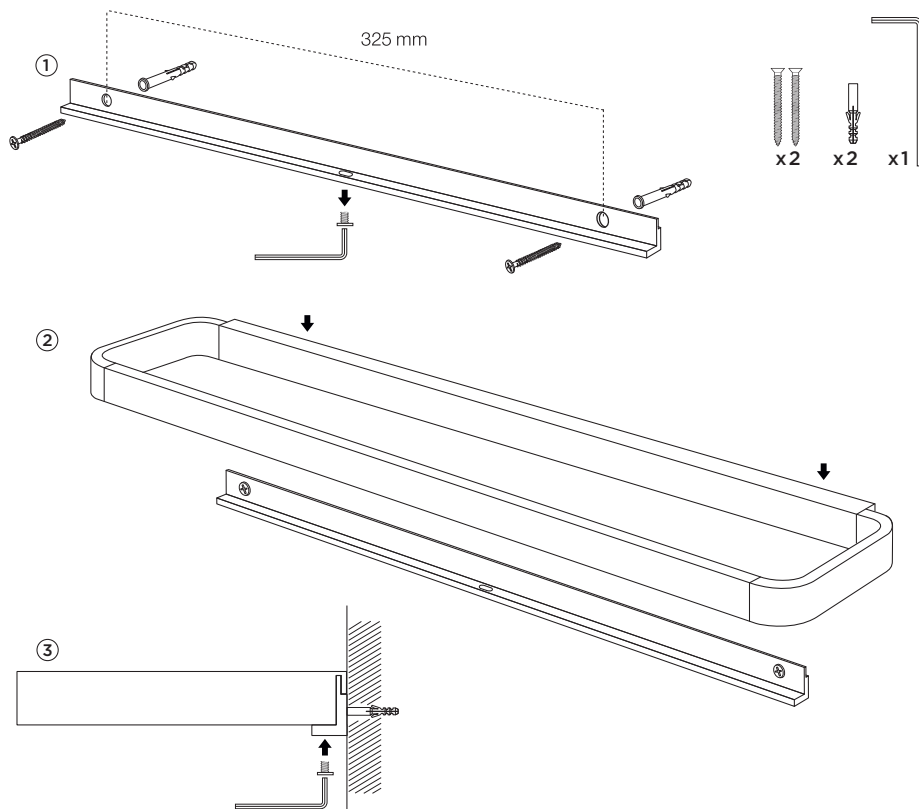

# RIM TOWEL RAIL

DESIGN: VE2

Håndklædestang | Handtuchhalter | Porte-serviettes | Handduksstång | Porta asciugamani |  
Toallero | Wieszak na ręcznik

**EN** | Screws and rawlplugs for brick walls are included. But please note that there are many different wall materials, so always choose screws and rawlplugs that are suited to the relevant wall material and have sufficient bearing capacity.