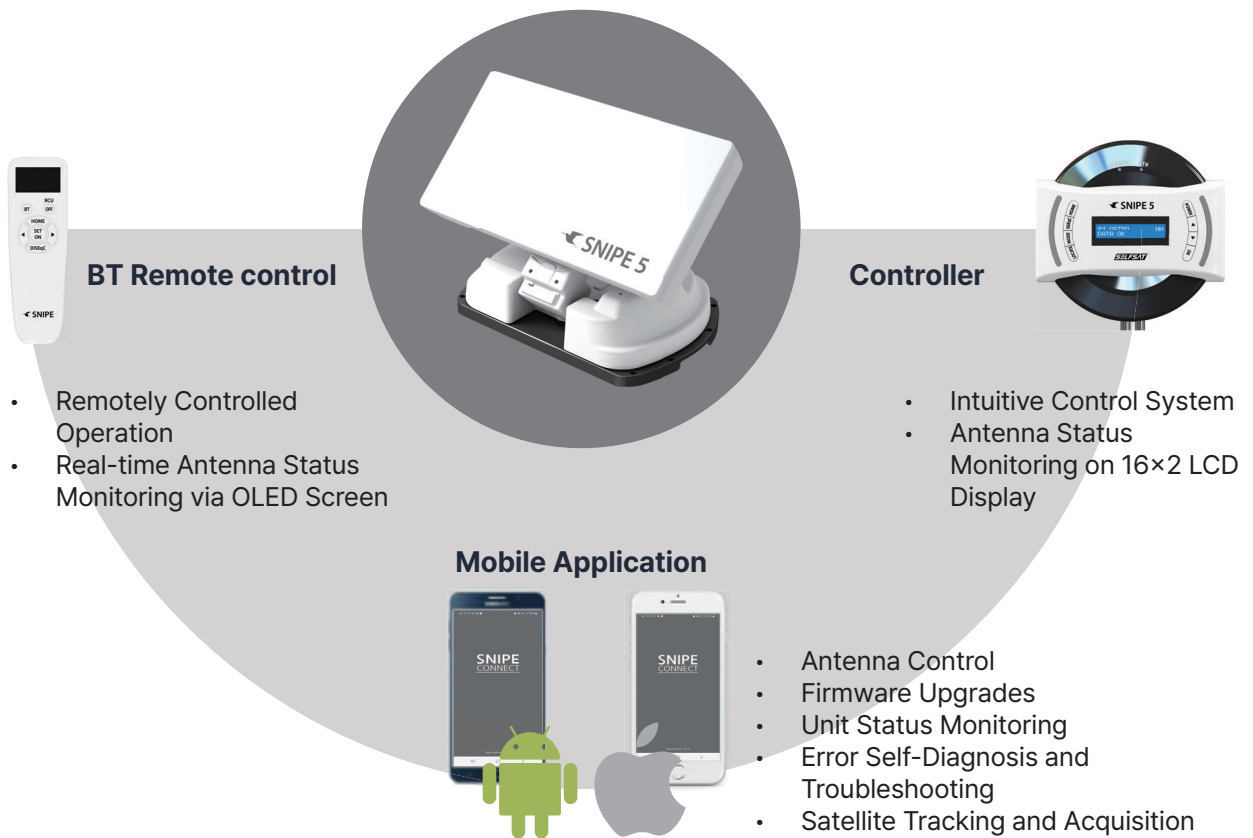

Uninterrupted Entertainment Wherever You Roam

SELSATTM

SNIPE 5

Automatic Camping Flat Satellite Antenna

- User-Friendly UI Controller
- BT Remote Control with OLED Screen (128 x 64)
 - Real-time antenna status monitoring via high-definition OLED screen
- Smart Device Application Support (Bluetooth connectivity)
 - Bluetooth-enabled Antenna Operation
 - Firmware upgrade capability to keep the antenna up to date
- One Cable Solution with Simplified setup and maintenance

SNIPE 5

This system can be utilized across all these methods seamlessly.

Model	SNIPE 5
Input Frequency	10.7 ~ 12.75 GHz
Polarization	Vertical & Horizontal
Antenna Gain	33.7 dBi @ 12.7 GHz
Size (W x D x H)	(ANT) 515 X 355 X 201 mm (Controller) 174 X 170 X 44 mm
Weight	(ANT) 10.1 kg / (Controller) 350 g
Min EIRP	50 dBW
Angle Range (EL / AZ / SK)	15° ~ 70° / 360° / -30° ~ +30°
Satellite Switching System	DiSEqC
Satellite Searching Time	180 seconds (average)
LNB Output	1 / 2 output (optional)
Output Frequency	950 ~ 2,150 MHz
LNB L.O. Frequency	9.75 / 10.6 GHz
Operating Temperature	-20 °C ~ +60 °C
Input Voltage	DC 12 V
Power Consumption	30 W (in searching)

Model	Remote control (Optional)	
Frequency	2.4 GHz	
Support Bluetooth version	Ver 4.2 / 5.0 (the latest)	
BLE Gain	TX power	up to +3 dBm
	RX sensitivity	down to -92 dBm
Size (W x D x H) / Weigh	140 X 50 X 18 mm / 23 g	
Screen size (L X H)	128 X 64 Pixels	
Battery	AAA X 2	