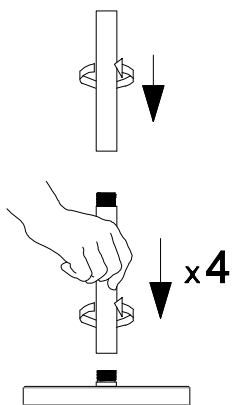

Art.Nr.: 75888/75891

x1

x1

x1

x4

x1 3M

**A**

**B**

**C**

①

charging-time with adapter appr.5 h  
working-time appr. 5 h

②

[www.eglo.com](http://www.eglo.com)