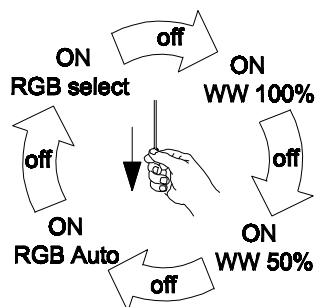

**C**

①

charging-time with adapter appr.5 h  
working-time appr. 5 h

②

[www.eglo.com](http://www.eglo.com)