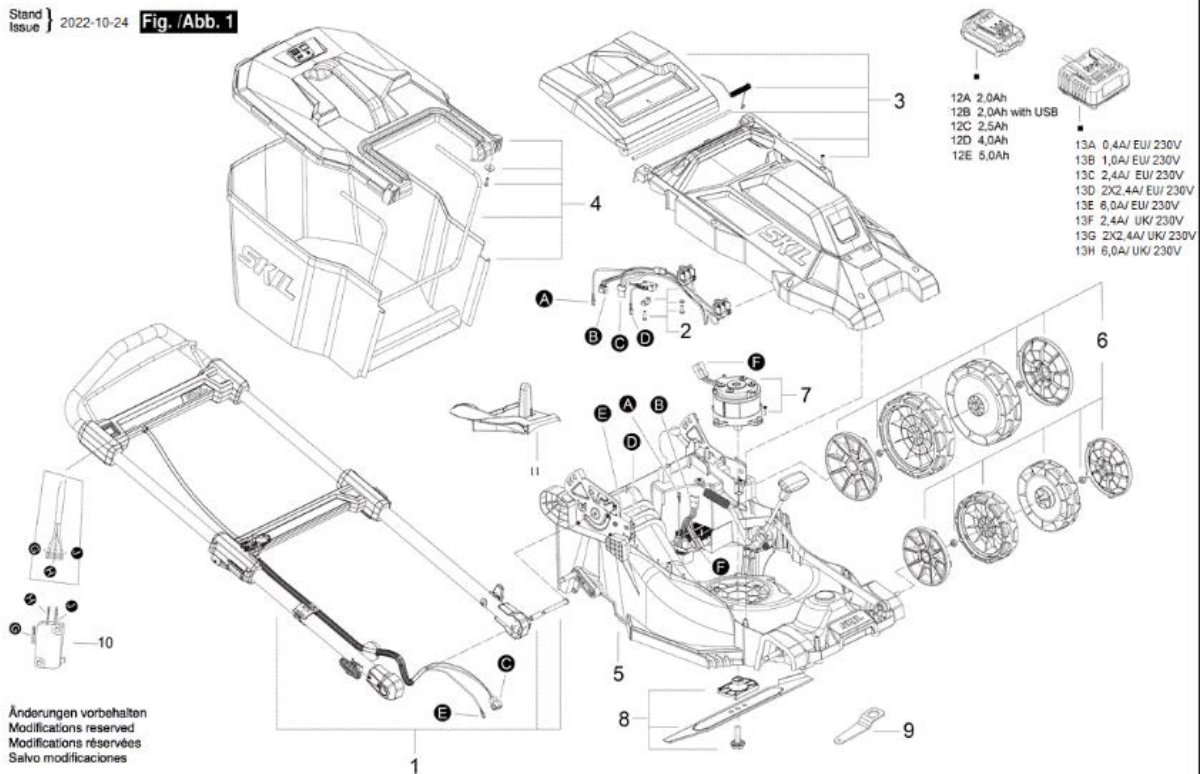

## Spare parts drawing - list

Modelnumber: GM1E014001

EU / 20 V - "BRUSHLESS MOTOR" Cordless lawn mower

SKIL  
GM1E 0140 01

Stand } 2022-10-24 Fig./Abb. 1  
Issue }

Pos.	Spare part number	Description	QTY
1	2826622208	Handle Bar & Switch Parts Set	1
2	4860645014	Switch Parts Set	1
3	2826622209	Cover Plate Parts Set	1
4	2826622210	Container	1
5	2826622211	Housing Parts Set	1
6	2826622212	Wheel Set	1
7	2826622213	Drive Unit 40V	1
8	2826622214	Cutter Blade Parts Set	1
9	5680258051	Adjusting Wrench	1
10	4870696059	Switch	1
11	3130253603	Insert	1
12A	BR1E310701	Battery 20V MAX 2,0Ah (Keepcool) Li-ion	1
12B	BR1E313001	Battery 20V MAX 2,0Ah (Keepcool) Li-ion with USB	1
12C	BR1E310201	Battery 20V MAX 2,5Ah (Keepcool) Li-ion	1
12D	BR1E310401	Battery 20V MAX 4,0Ah (Keepcool) Li-ion	1
12E	BR1E310501	Battery 20V MAX 5,0Ah (Keepcool) Li-ion	1
13A	CR1E312401	Charger EU 230V/20V 0,4A	1

13B	CR1E312901	Charger EU 230V/20V 1,0A	1
13C	CR1E312201	Charger EU 230V/20V 2,4A	1
13D	CR1E312801	Dual charger EU 230V/20V 2x2,4A	1
13E	CR1E312301	Charger EU 230V/20V 6,0A	1
13F	CR1U312203	Charger UK 230V/20V 2,4A	1
13G	CR1U312803	Dual charger UK 230V/20V 2x2,4A	1
13H	CR1U312303	Charger UK 230V/20V 6,0A	1