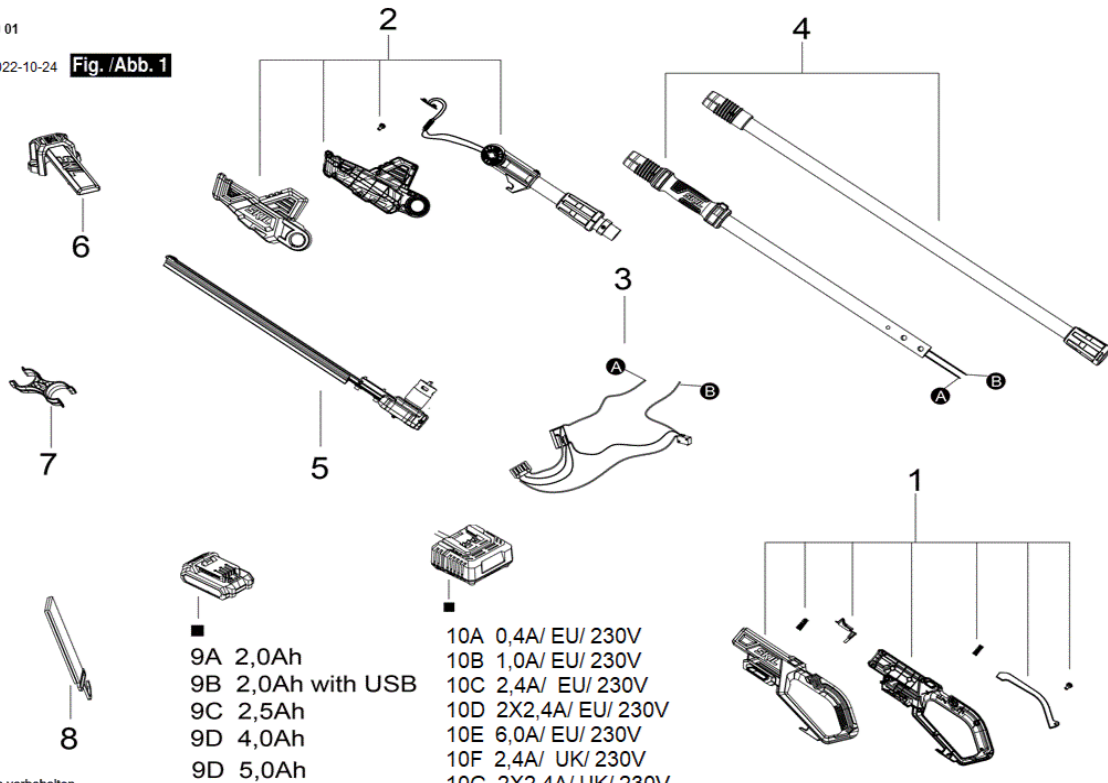

Spare parts drawing - list

Modelnumber: GV1E064001

EU / 20 V - Cordless pole hedge trimmer

SKIL
GV1E 0640 01

Stand } 2022-10-24 Fig./Abb. 1
Issue }

■ 9A 2,0Ah
■ 9B 2,0Ah with USB
■ 9C 2,5Ah
■ 9D 4,0Ah
■ 9D 5,0Ah

■ 10A 0,4A/ EU/ 230V
■ 10B 1,0A/ EU/ 230V
■ 10C 2,4A/ EU/ 230V
■ 10D 2X2,4A/ EU/ 230V
■ 10E 6,0A/ EU/ 230V
■ 10F 2,4A/ UK/ 230V
■ 10G 2X2,4A/ UK/ 230V
■ 10H 6,0A/ UK/ 230V

Pos.	Spare part number	Description	QTY
1	2826622516	Handle parts set	1
2	2826622519	Motor Housing Parts Set	1
3	2826622517	Switch Parts Set	1
4	2826622518	Tube Parts Set	1
5	2826622520	Blade Parts Set	1
6	3130974001	Hook	1
7	3130253752	Storage adapter	1
8	3800156019	Harness	1
9A	BR1E310701	Battery 20V MAX 2,0Ah (Keepcool) Li-ion	1
9B	BR1E313001	Battery 20V MAX 2,0Ah (Keepcool) Li-ion with USB	1
9C	BR1E310201	Battery 20V MAX 2,5Ah (Keepcool) Li-ion	1
9D	BR1E310401	Battery 20V MAX 4,0Ah (Keepcool) Li-ion	1
9E	BR1E310501	Battery 20V MAX 5,0Ah (Keepcool) Li-ion	1
10A	CR1E312401	Charger EU 230V/20V 0,4A	1
10B	CR1E312901	Charger EU 230V/20V 1,0A	1
10C	CR1E312201	Charger EU 230V/20V 2,4A	1