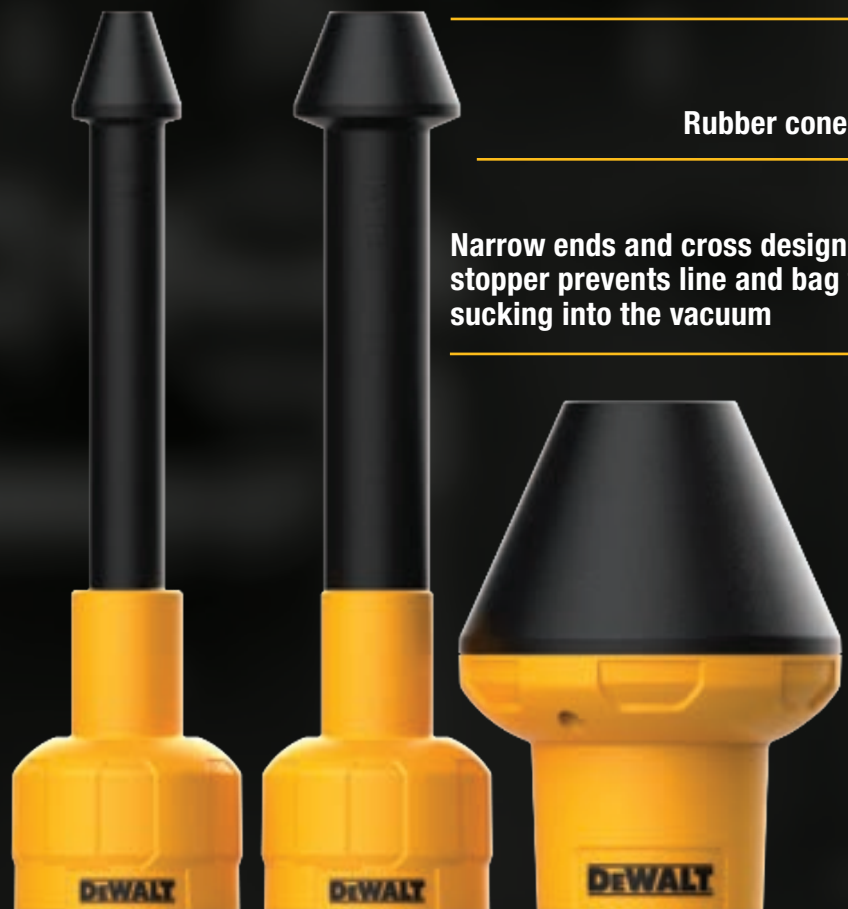

# CONDUIT LINE PULLER KIT

**FLEXIBLE**

COMPATIBLE WITH THESE CONDUIT SIZES

13 ~ 25 MM  
32 ~ 38 MM  
51 ~ 102 MM

**FITS**

64MM 

48MM 

32MM 

VACUUM HOSES

Flexible rubber design

Multiple sizes of conduit for strong line-pulling suction

Flexible rubber design to fit into small conduit boxes and tight areas

Rubber cone seal

Narrow ends and cross design stopper prevents line and bag from sucking into the vacuum