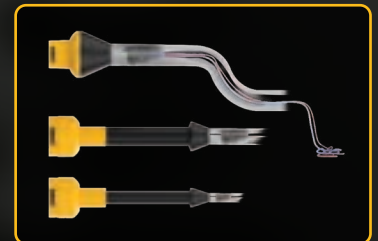

# CONDUIT LINE PULLER KIT

**FLEXIBLE**

COMPATIBLE WITH THESE CONDUIT SIZES

13 ~ 25 MM  
32 ~ 38 MM  
51 ~ 102 MM

**FITS**

64MM 

48MM 

32MM 

VACUUM HOSES

Flexible rubber design

Multiple sizes of conduit for strong line-pulling suction

Flexible rubber design to fit into small conduit boxes and tight areas

Rubber cone seal

Narrow ends and cross design stopper prevents line and bag from sucking into the vacuum