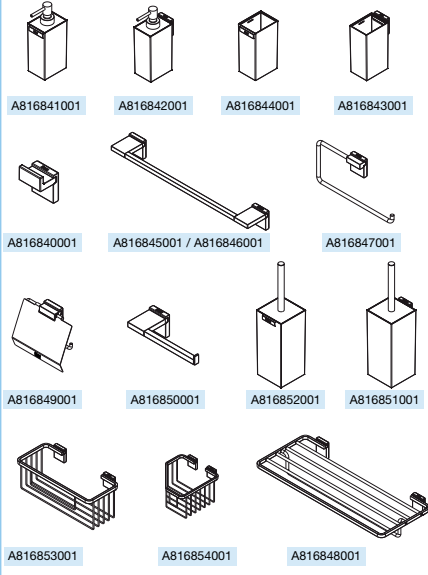

MODELOS DE PRODUCTO ACABADO

Models of end product

RECAMBIOS COMUNES

Common spare parts

RECAMBIOS ESPECÍFICOS

Specific spare parts

1	x 2	
2	x 2	AA0001600R
3	x 2	
4		
6		AA0001700R
7		
8		
1	x 2	AA0002300R
2	x 2	
3	x 2	
9		AA0001800R
7		
10		AA0002000R
11		
11		AA0001900R
12		AA0002100R

PRODUCTO ACABADO COMPATIBLE

Compatible end product

5		
1	x 2	
2	x 2	A816840001
3	x 2	
4		

2015/04/29

C

AY0006700R