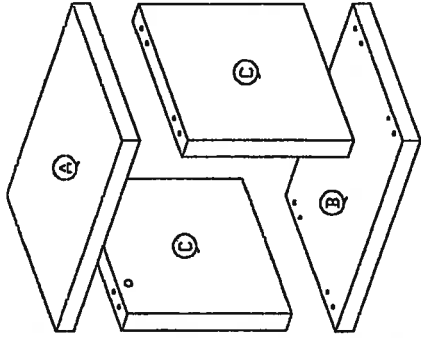

Assembly Instruction

Model : KUBOS 1010

Hardware List		Qty.	
No.	SHAPE	DESCRIPTION	
1		8x25mm Dowel	8Pcs
2		15MM Myfix Mini Fix	4Sets
3		15MM Mini Fix Cap	4Pcs
4		M3.5x16mm Screw	12Pcs
5		M4x65mm Screw	4Pcs
6		Plastic Sofa Leg	4Pcs

PART LIST

Step 1

Step 2

Step 3

Step 4

Step 5

Complete