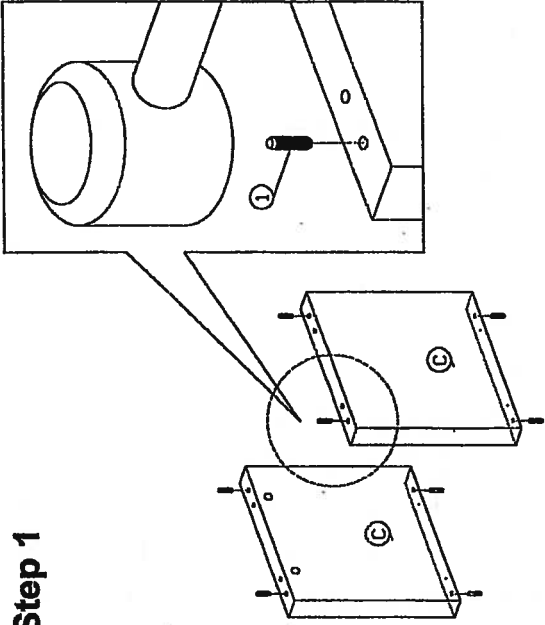

Assembly Instruction

Model : KUBOS 1010

Hardware List		Qty.	
No.	SHAPE	DESCRIPTION	
1		8x25mm Dowel	8Pcs
2		15MM Myfix Mini Fix	4Sets
3		15MM Mini Fix Cap	4Pcs
4		M3.5x16mm Screw	12Pcs
5		M4x65mm Screw	4Pcs
6		Plastic Sofa Leg	4Pcs

PART LIST

Step 1

Step 2

Step 3

Step 4

Step 5

Complete