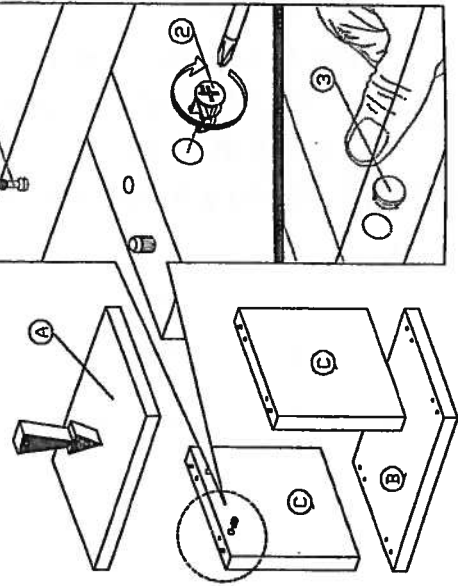

Assembly Instruction

Model : KUBOS 1010

Hardware List		Qty.	
No.	SHAPE	DESCRIPTION	
1		8x25mm Dowel	8Pcs
2		15MM Myfix Mini Fix	4Sets
3		15MM Mini Fix Cap	4Pcs
4		M3.5x16mm Screw	12Pcs
5		M4x65mm Screw	4Pcs
6		Plastic Sofa Leg	4Pcs

PART LIST

Step 1

Step 2

Step 3

Step 4

Step 5

Complete