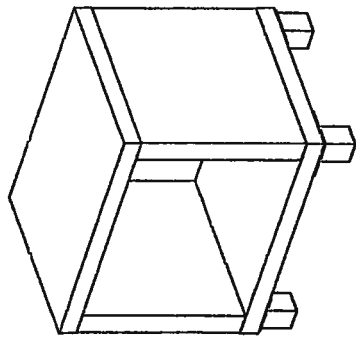

Assembly Instruction

Model : KUBOS 1010

Hardware List		Qty.	
No.	SHAPE	DESCRIPTION	
1		8x25mm Dowel	8Pcs
2		15MM Myfix Mini Fix	4Sets
3		15MM Mini Fix Cap	4Pcs
4		M3.5x16mm Screw	12Pcs
5		M4x65mm Screw	4Pcs
6		Plastic Sofa Leg	4Pcs

PART LIST

Step 1

Step 2

Step 3

Step 4

Step 5

Complete