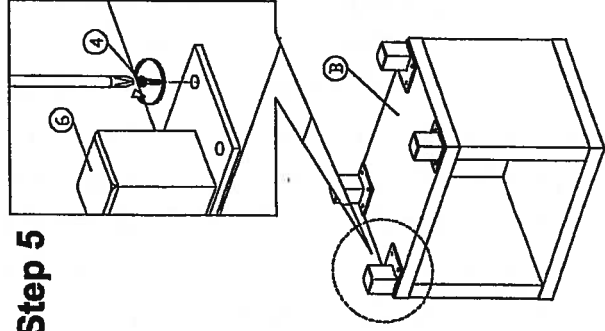

Assembly Instruction

Model : KUBOS 1010

Hardware List		Qty.	
No.	SHAPE	DESCRIPTION	
1		8x25mm Dowel	8Pcs
2		15MM Myfix Mini Fix	4Sets
3		15MM Mini Fix Cap	4Pcs
4		M3.5x16mm Screw	12Pcs
5		M4x65mm Screw	4Pcs
6		Plastic Sofa Leg	4Pcs

PART LIST

Step 1

Step 2

Step 3

Step 4

Step 5

Complete