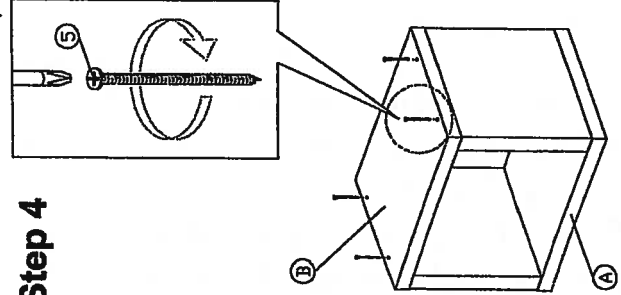

Assembly Instruction

Model : KUBOS 1010

Hardware List		Qty.	
No.	SHAPE	DESCRIPTION	
1		8x25mm Dowel	8Pcs
2		15MM Myfix Mini Fix	4Sets
3		15MM Mini Fix Cap	4Pcs
4		M3.5x16mm Screw	12Pcs
5		M4x65mm Screw	4Pcs
6		Plastic Sofa Leg	4Pcs

PART LIST

Step 1

Step 2

Step 3

Step 4

Step 5

Complete