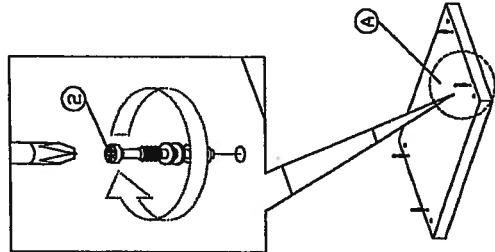

Assembly Instruction

Model : KUBOS 1010

Hardware List		Qty.	
No.	SHAPE	DESCRIPTION	
1		8x25mm Dowel	8Pcs
2		15MM Myfix Mini Fix	4Sets
3		15MM Mini Fix Cap	4Pcs
4		M3.5x16mm Screw	12Pcs
5		M4x65mm Screw	4Pcs
6		Plastic Sofa Leg	4Pcs

PART LIST

Step 1

Step 2

Step 3

Step 4

Step 5

Complete