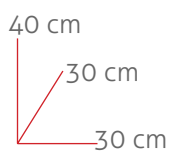

# Taburete plegable

Ref. 15031  
Negro

Ref. 15032  
Rojo

Ref. 15033  
Gris

177 cm  
30 cm

Ref. 19300

 8430080153006