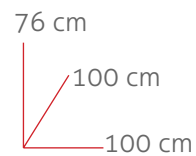

76 cm  
45/80 cm  
90 cm

**CLOSETNORTE**

Ref. 77080

8430080770807

Ref. 77100

8430080771002