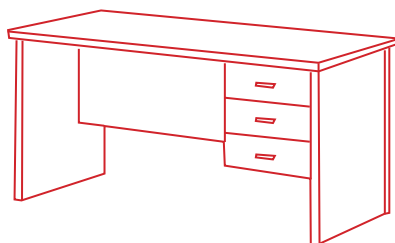

# Mesa Óscar

Ref. 75011  
Wengué

Ref. 75011  
Maple (Cerezo)

75 cm  
71 cm  
150 cm

Ref. 15002  
Cherry

 8430080151026

Ref. 15004  
Rojo

 8430080151040