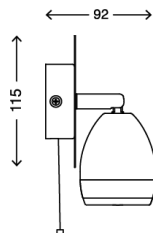

IP 44

2995-018

LED Spot, 1-flames

metal-glass / chrome

incl. 1 x LED-plate 4W 350lm 4.000K

life time 20.000h, Ra>=80

not dimmable, spotlight rotatable and pivotable, incl. pull switch

IP44

115x70x92mm (LxIxH), reach max. 143,5mm