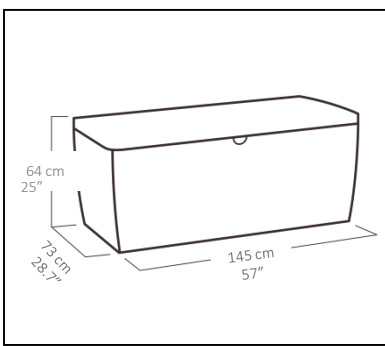

135G Rattan Deck Box

Mist Grey Deco design (NO grey/darker)

- Made of innovative DecoCoat™
- Rattan-style texture
- Automatic opening system
- Will not rust, peel or dent
- Made of durable, weather-resistant resin
- Seats two adults
- Lockable

51 liter	13 US Gal
-------------	--------------

 ALL WEATHER RESISTANT	 SAFE & SECURE	 GOOD FOR SEATING	 EASY ASSEMBLY 40 min
--	---	---	---

Product Art#	Packaging Dim.	40HC Container Qty
17199852 Carton	147.3W x 75.3D x 15.6H cm 58W x 29.6D x 6.1H in.	Pallet-360 / Slipsheet-384