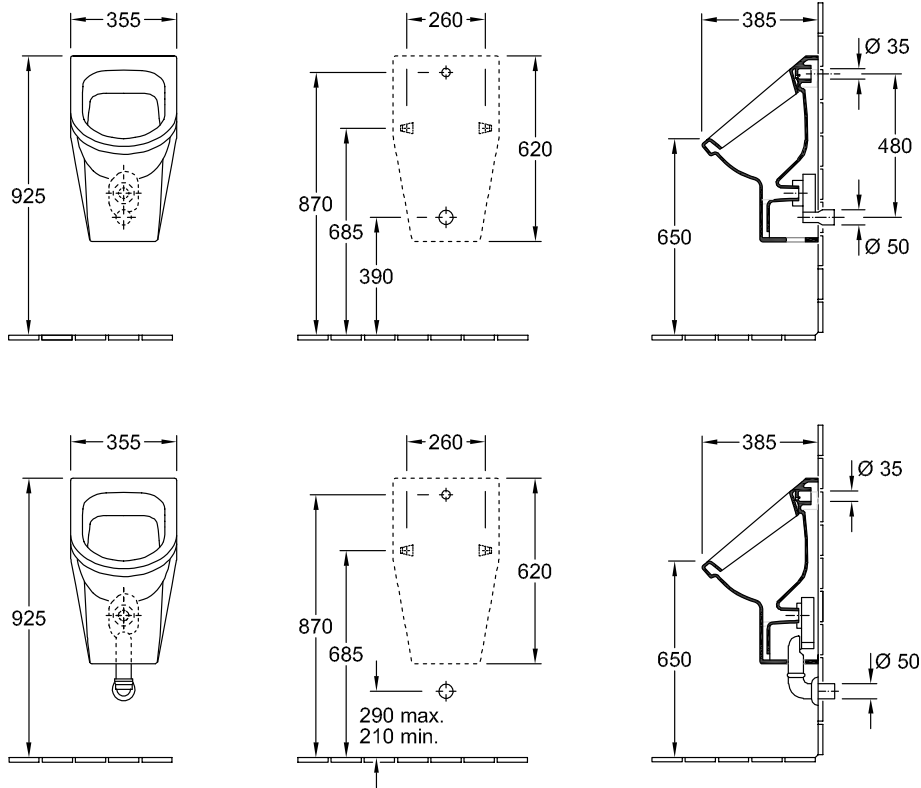

URINAL ARCHITECTURA

PRODUCT INFORMATION

1 . POSITION

Model	557405
Collection	Architectura
PROJECTS	 PLUS
Width	355 mm
Height	620 mm
Depth	385 mm
Weight	18,55 kg
description	previously Omnia Architectura splash-reducing Sanitary porcelain fastening set included EN 13407
Flush volume	1 l
Target	with target
Inlet	concealed water inlet
material	Sanitary porcelain
Specification texts	Architectura; Siphonic urinal; previously Omnia Architectura; Sanitary porcelain; Size: 355 x 620 x 385 mm; Oval; splash-reducing; Flush volume: 1 l; fastening set included; EN 13407; with target

COLOURS

White Alpin	55740501	4022693026927
White Alpin CeramicPlus	557405R1	4022693026989

TECHNICAL DRAWINGS

557405

TECHNICAL DRAWINGS

557405