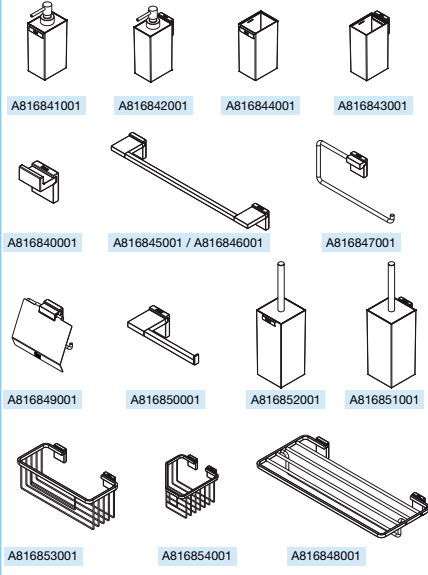

MODELOS DE PRODUCTO ACABADO

Models of end product

RECAMBIOS COMUNES

Common spare parts

RECAMBIOS ESPECÍFICOS

Specific spare parts

1	x 2	AA0001600R
2	x 2	
3	x 2	
4		
6		AA0001700R
7		
8		AA0002300R
1	x 2	
2	x 2	
3	x 2	AA0001800R
9		
7		AA0002000R
10		
11		AA0001900R
11		AA0002100R
12		

PRODUCTO ACABADO COMPATIBLE

Compatible end product

5		A816840001
1	x 2	
2	x 2	
3	x 2	
4		