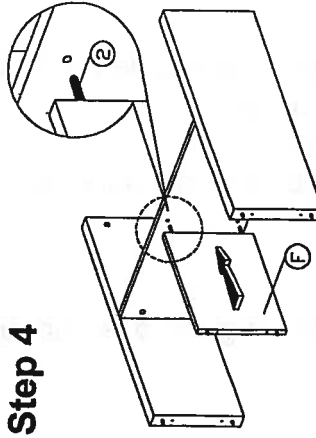

Assembly Instruction

Model : KUBOS 2020

Dowel / Cam - Lock Installation

No.	SHAPE	DESCRIPTION	Qty.
1		8x25mm Dowel	16Pcs
2		8x50mm Dowel	2Pcs
3		15MM Myfix Mini Fix	10Sets
4		15MM Mini Fix Cap	4Pcs
5		15MM Mini Fix Cap	2Pcs
6		M3.5x16mm Screw	12Pcs
7		M4x65mm Screw	6Pcs
8		Plastic Sofa Leg	4Pcs

PART LIST

Step 1

Step 2

Step 3

Step 4

Step 5

Step 6

Step 7