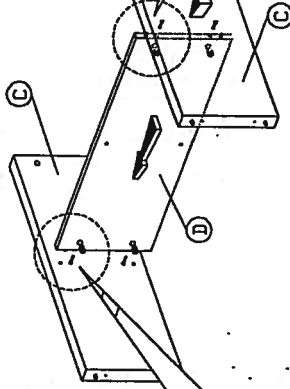

Assembly Instruction

Model : KUBOS 2020

Dowel / Cam - Lock Installation

No.	SHAPE	DESCRIPTION	Qty.
1		8x25mm Dowel	16Pcs
2		8x50mm Dowel	2Pcs
3		15MM Myfix Mini Fix	10Sets
4		15MM Mini Fix Cap	4Pcs
5		15MM Mini Fix Cap	2Pcs
6		M3.5x16mm Screw	12Pcs
7		M4x65mm Screw	6Pcs
8		Plastic Sofa Leg	4Pcs

PART LIST

Step 1

Step 2

Step 3

Step 4

Step 5

Step 6

Step 7