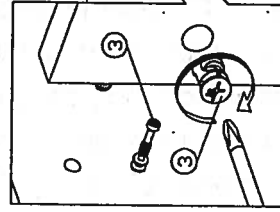

Assembly Instruction

Model : KUBOS 2020

Dowel / Cam - Lock Installation

No.	SHAPE	DESCRIPTION	Qty.
1		8x25mm Dowel	16Pcs
2		8x50mm Dowel	2Pcs
3		15MM Myfix Mini Fix	10Sets
4		15MM Mini Fix Cap	4Pcs
5		15MM Mini Fix Cap	2Pcs
6		M3.5x16mm Screw	12Pcs
7		M4x65mm Screw	6Pcs
8		Plastic Sofa Leg	4Pcs

PART LIST

Step 1

Step 2

Step 3

Step 4

Step 5

Step 6

Step 7