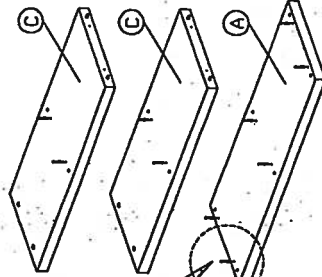

Assembly Instruction

Model : KUBOS 2020

Dowel / Cam - Lock Installation

No.	SHAPE	DESCRIPTION	Qty.
1		8x25mm Dowel	16Pcs
2		8x50mm Dowel	2Pcs
3		15MM Myfix Mini Fix	10Sets
4		15MM Mini Fix Cap	4Pcs
5		15MM Mini Fix Cap	2Pcs
6		M3.5x16mm Screw	12Pcs
7		M4x65mm Screw	6Pcs
8		Plastic Sofa Leg	4Pcs

PART LIST

Step 1

Step 2

Step 3

Step 4

Step 5

Step 6

Step 7