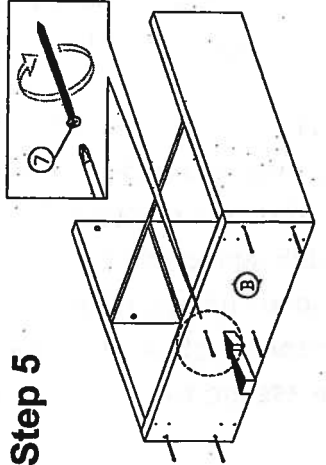

Assembly Instruction

Model : KUBOS 2020

Dowel / Cam - Lock Installation

No.	SHAPE	DESCRIPTION	Qty.
1		8x25mm Dowel	16Pcs
2		8x50mm Dowel	2Pcs
3		15MM Myfix Mini Fix	10Sets
4		15MM Mini Fix Cap	4Pcs
5		15MM Mini Fix Cap	2Pcs
6		M3.5x16mm Screw	12Pcs
7		M4x65mm Screw	6Pcs
8		Plastic Sofa Leg	4Pcs

PART LIST

Step 1

Step 2

Step 3

Step 4

Step 5

Step 6

Step 7