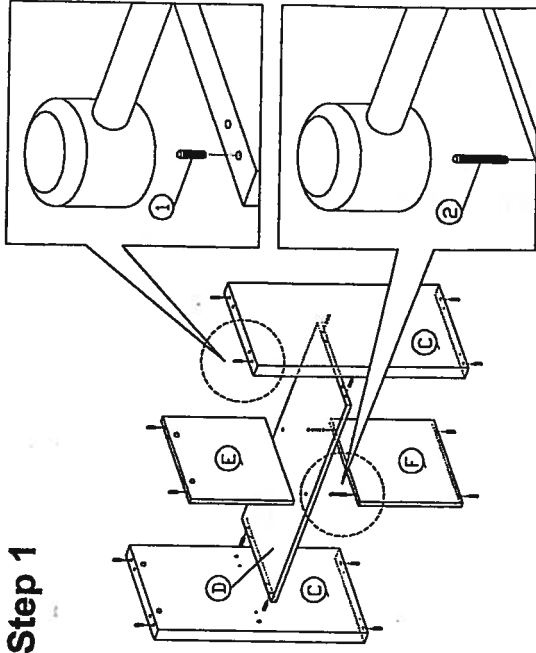

Assembly Instruction

Model : KUBOS 2020

Dowel / Cam - Lock Installation

No.	SHAPE	DESCRIPTION	Qty.
1		8x25mm Dowel	16Pcs
2		8x50mm Dowel	2Pcs
3		15MM Myfix Mini Fix	10Sets
4		15MM Mini Fix Cap	4Pcs
5		15MM Mini Fix Cap	2Pcs
6		M3.5x16mm Screw	12Pcs
7		M4x65mm Screw	6Pcs
8		Plastic Sofa Leg	4Pcs

PART LIST

Step 1

Step 2

Step 3

Step 4

Step 5

Step 6

Step 7