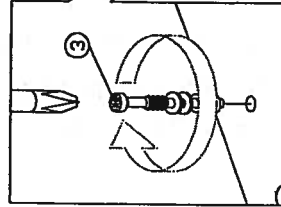

Assembly Instruction

Model : KUBOS 2020

Dowel / Cam - Lock Installation

No.	SHAPE	DESCRIPTION	Qty.
1		8x25mm Dowel	16Pcs
2		8x50mm Dowel	2Pcs
3		15MM Myfix Mini Fix	10Sets
4		15MM Mini Fix Cap	4Pcs
5		15MM Mini Fix Cap	2Pcs
6		M3.5x16mm Screw	12Pcs
7		M4x65mm Screw	6Pcs
8		Plastic Sofa Leg	4Pcs

PART LIST

Step 1

Step 2

Step 3

Step 4

Step 5

Step 6

Step 7