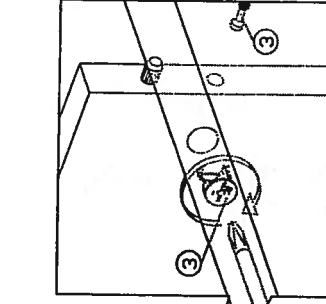

Assembly Instruction

Model : KUBOS 2020

Dowel / Cam - Lock Installation

No.	SHAPE	DESCRIPTION	Qty.
1		8x25mm Dowel	16Pcs
2		8x50mm Dowel	2Pcs
3		15MM Myfix Mini Fix	10Sets
4		15MM Mini Fix Cap	4Pcs
5		15MM Mini Fix Cap	2Pcs
6		M3.5x16mm Screw	12Pcs
7		M4x65mm Screw	6Pcs
8		Plastic Sofa Leg	4Pcs

PART LIST

Step 1

Step 2

Step 3

Step 4

Step 5

Step 6

Step 7