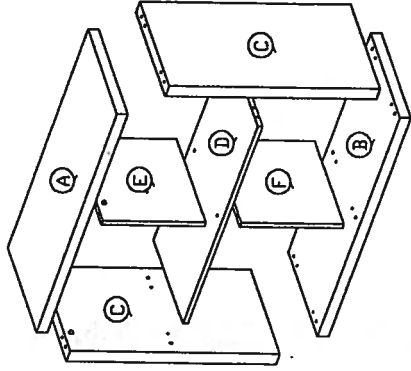

Assembly Instruction

Model : KUBOS 2020

Dowel / Cam - Lock Installation

No.	SHAPE	DESCRIPTION	Qty.
1		8x25mm Dowel	16Pcs
2		8x50mm Dowel	2Pcs
3		15MM Myfix Mini Fix	10Sets
4		15MM Mini Fix Cap	4Pcs
5		15MM Mini Fix Cap	2Pcs
6		M3.5x16mm Screw	12Pcs
7		M4x65mm Screw	6Pcs
8		Plastic Sofa Leg	4Pcs

PART LIST

Step 1

Step 2

Step 3

Step 4

Step 5

Step 6

Step 7