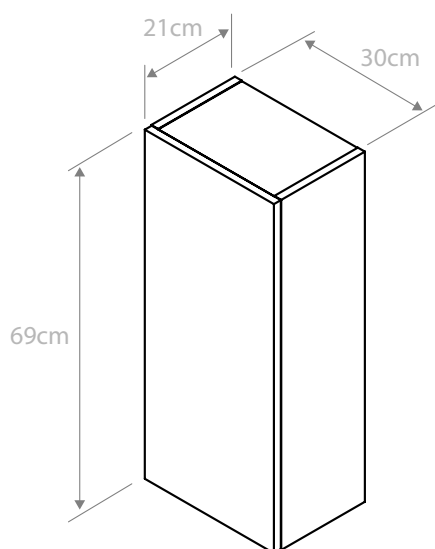

#### · Description / Descripción / Description:

1 door wall-hung cabinet.

Size: 30x21x69cm.

1 inner shelf with adjustable height.

Delivered as a kit for assembly.

Carcass material: 16mm laminated plywood.

Door material: 16mm laminated plywood.

Acabados: Blanco, Roble Craft.

Colonne de bain au mur 1 porte.

Dimensions: 30x21x69cm.

1 étagère intérieure réglable en hauteur.

Livré en kit à assembler.

Carcasse de panneau de particules de 16 mm.

Porte de panneau de particules de 16 mm.

#### · Sizes / Dimensiones / Dimensions:

#### · Description / Descripción / Description:

2 door free-standing tall cabinet.

Size: 30x21x180cm.

2 inner shelves with adjustable height.

Delivered as a kit for assembly.

Carcass material: 16mm laminated plywood.