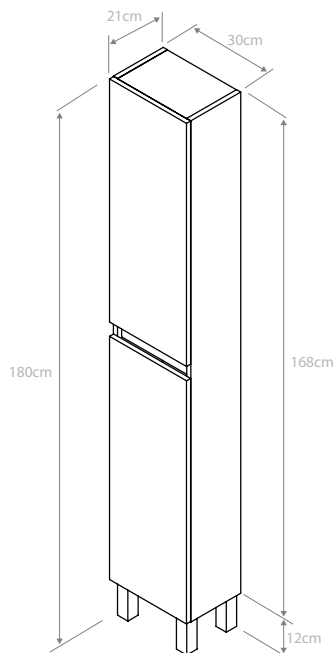

#### · Description / Descripción / Description:

1 door wall-hung cabinet.

Size: 30x21x69cm.

1 inner shelf with adjustable height.

Delivered as a kit for assembly.

Carcass material: 16mm laminated plywood.

Door material: 16mm laminated plywood.

#### · Description / Descripción / Description:

2 door free-standing tall cabinet.

Size: 30x21x180cm.

2 inner shelves with adjustable height.

Delivered as a kit for assembly.

Carcass material: 16mm laminated plywood.

Material de las puertas: Tablero melamina de 16mm.

Acabados: Blanco, Roble Craft.

Colonne de bain au mur 2 portes.

Dimensions: 30x21x180cm.

2 étagères intérieures réglable en hauteur.

Livré en kit à assembler.

#### · Sizes / Dimensiones / Dimensions:

· Price / Precio / Prix: **62€**