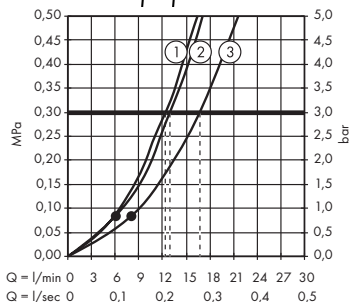

MySelect S Multi 26638400
MySelect E Multi 26670400