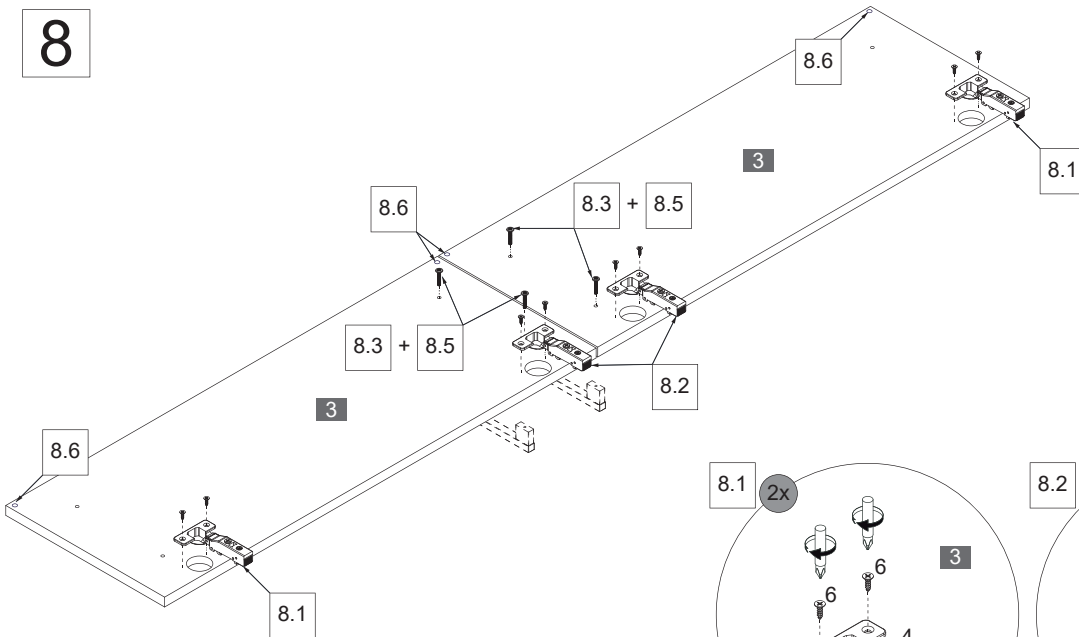

6

11		13		14		15	
	Silber 4BB8430001		Ø5,0x60mm 4RK5.0X601		4BB8430003		Ø8mm 4BD8000000
	4 x		4 x		4 x		4 x

*OFF = Oberkante fertiger Fußboden
 Top edge of finished floor

Ansicht von hinten
 View from the back

7

8

9

10

10.1 + 10.3

2x

10.1

10.1 + 10.2

8x

10.1 + 10.3

2x

Scharriereinstellung
Hinge adjustment

Lösen der Scharriere
Release of the hinges