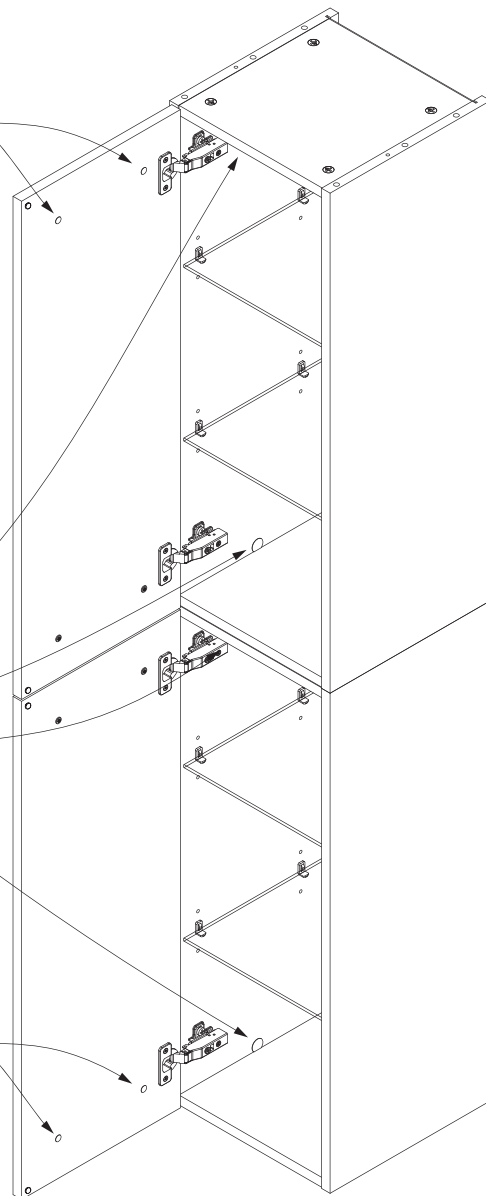

6

11		13		14		15	
	Silber 4BB8430001		Ø5,0x60mm 4RK5.0X601		4BB8430003		Ø8mm 4BD8000000
	4 x		4 x		4 x		4 x

*OFF = Oberkante fertiger Fußboden
 Top edge of finished floor

Ansicht von hinten
 View from the back

7

8

9

10

10.1 + 10.3

2x

10.1

10.1 + 10.2

8x

10.1 + 10.3

2x

Scharriereinstellung
Hinge adjustment

Lösen der Scharriere
Release of the hinges