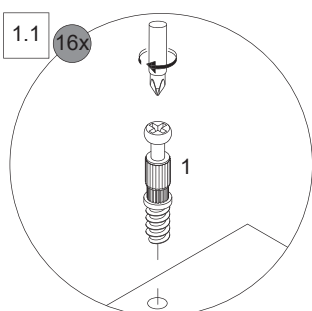

1 4BB1500001	2 4BB1515000	3 Ø8x30mm 4BD008X300	4 4BB3511002	5 Softclose 4BB3511003	6 Ø3,5x13mm 4SK3.5X130	7 4BB3711013	8 2BB268X1.6	9 Ø1,2x20mm 4XBN1.2X20
16 x	20 x	4 x	2 x	2 x	8 x	4 x	4 x	20 x

10 Ø20mm 4BB0020000 Anthrazit 4BB0020001 Weiß 4BB0020003 Ast-Eiche 4BB0020005 Nature-Oak	11 Silber 4BB8430001	12 Ø4,0x15mm 4RK4.0X150	13 Ø5,0x60mm 4RK5.0X601	14 2BB8430003	15 Ø8mm 4BD8000000	16 4SL2872810	17 M4.0x20mm 4FKM4.0X20
8 x	4 x	8 x	4 x	4 x	4 x	16 x	4 x

18 Ø10mm 4BB0010001 Weiß 4BB0010005 Nature-Oak	19 4BB1500040
4 x	2 x

1