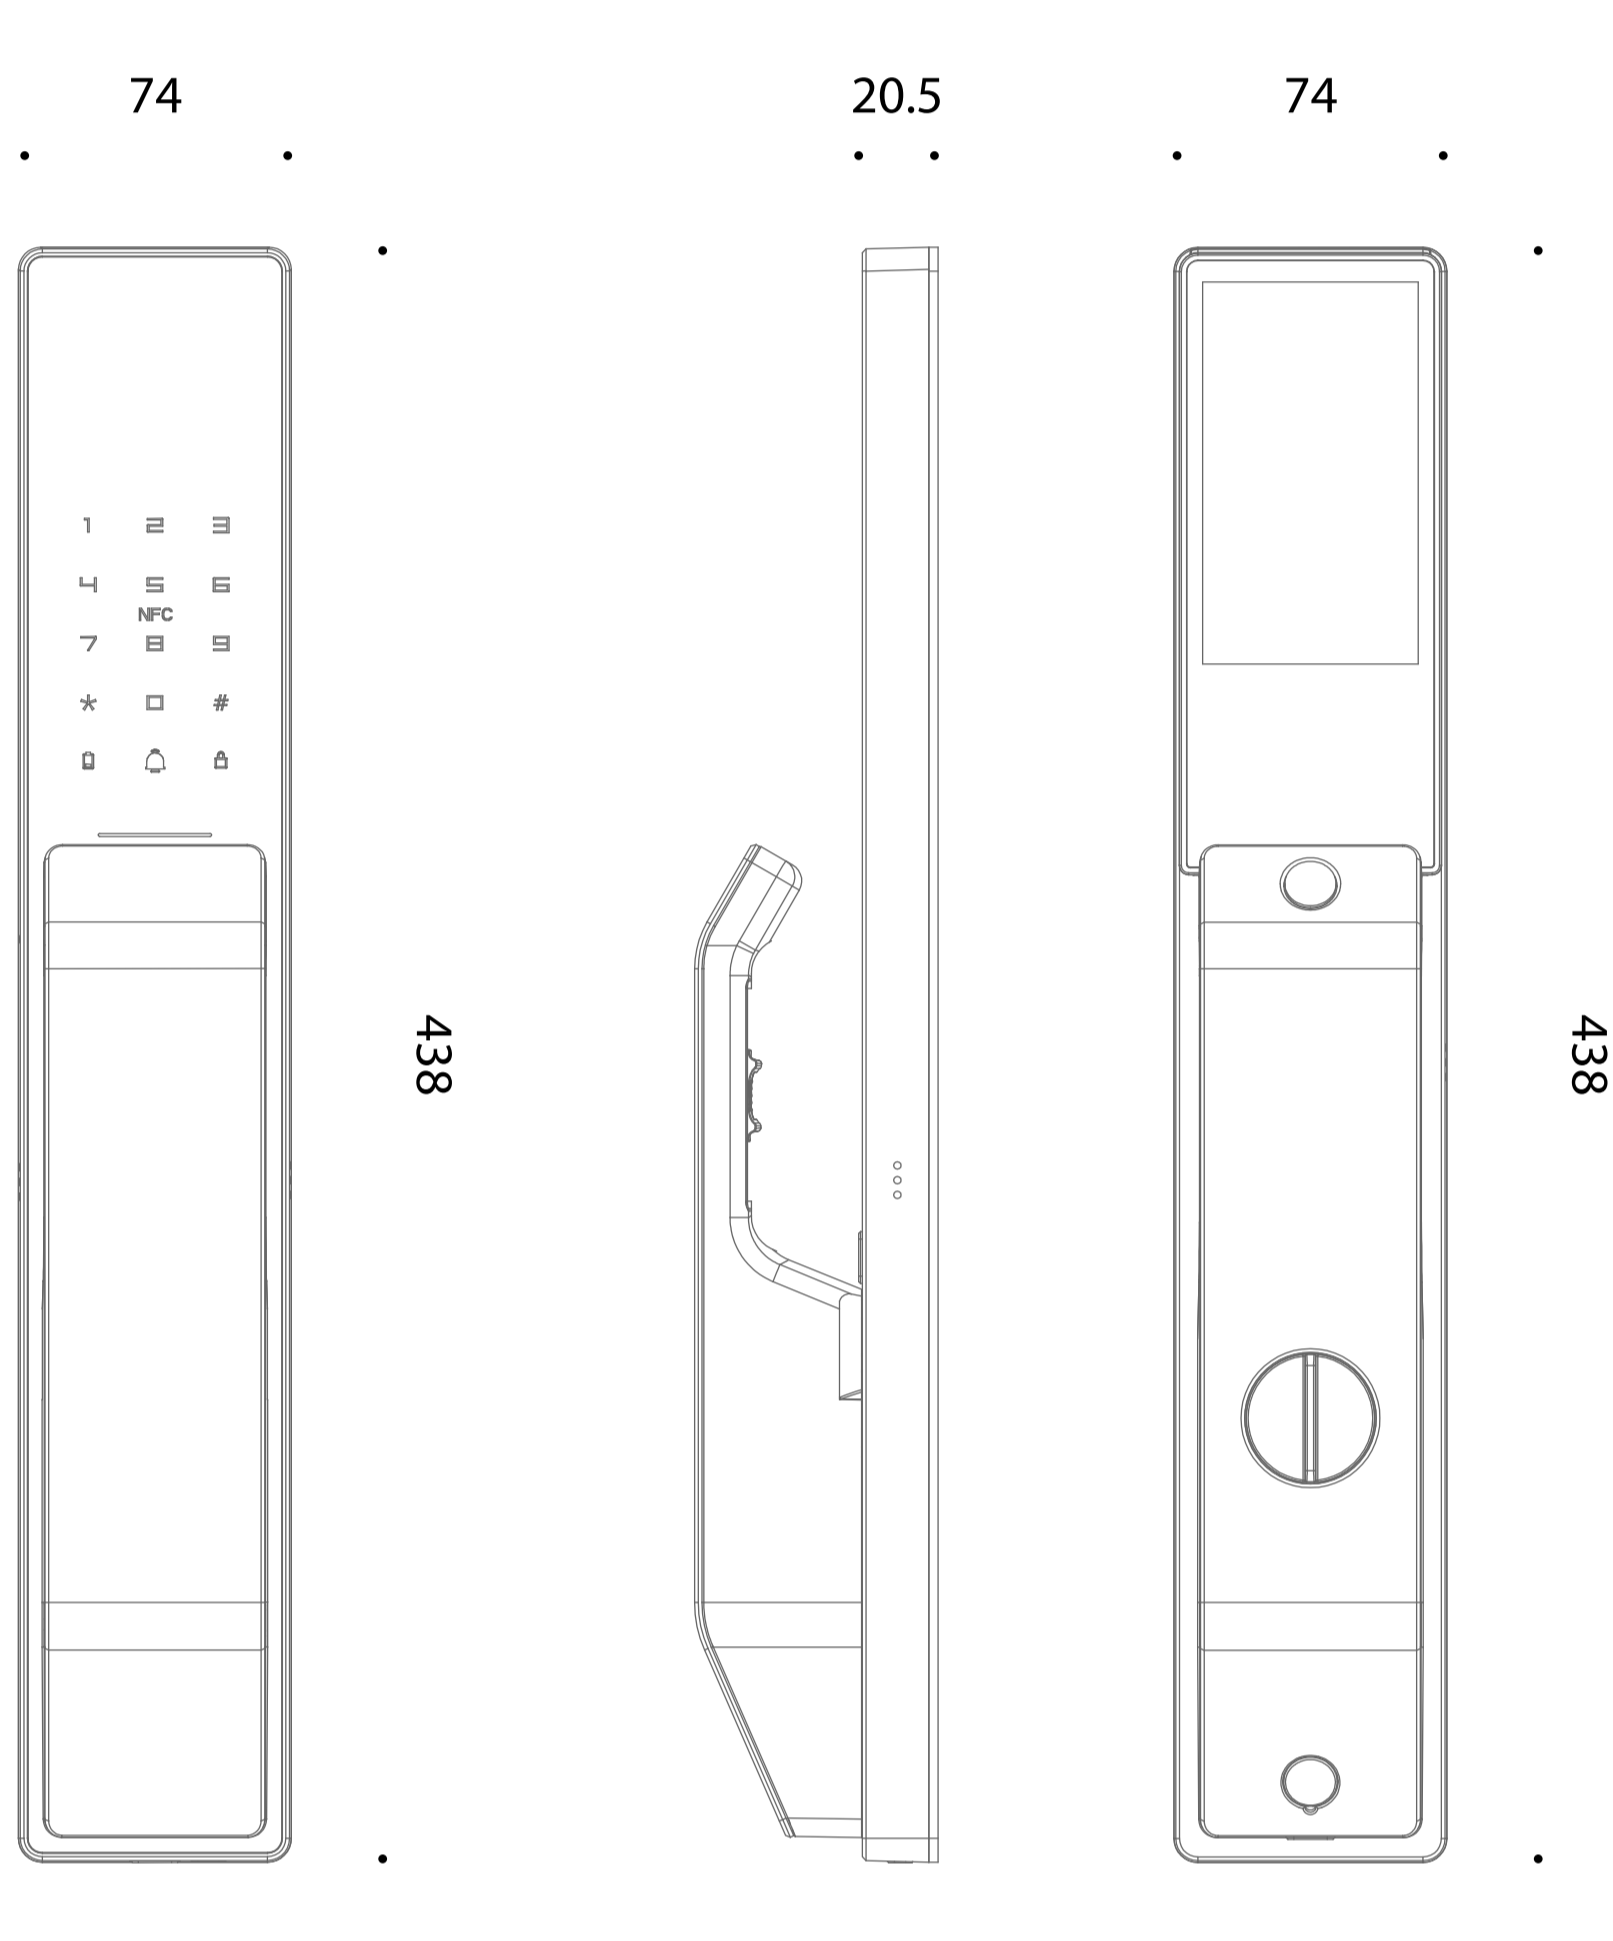

T9 series Dimensiones externas

Gem Gray
Multi-Coloured Diamond
(5530757)