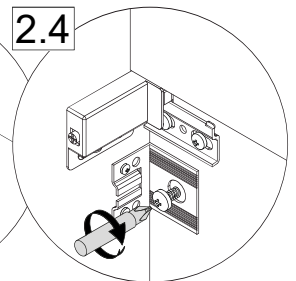

▼ OFF\*

H<sub>2</sub>O !

4XBB81HDN2

1 x

Waschtischunterschrank vanity unit	Maß X width X
600	558 mm
900	858 mm
1200	1158 mm

Wichtiger Montagehinweis zur Einhaltung der Norm EN 14749 /  
Important Installation Note in compliance to the norm EN 14749

In compliance to the norm EN 14749 please make sure to built-in the additional wall-fastenings for sink cabinets and vanities. Attached wall-fastening-material is for massive walls only. For mounting on all other walls please use special dowels.

Maße bauseits prüfen!  
Check dimensions on site!

2.1

2.2

2.3

2.4

2.5

2.6

2.7

24 h

**i** Silikon nicht inklusive  
Silicone is not included

24 h

**i** Silikon nicht inklusive  
Silicone is not included

+

max.  
30 kg

BLA 128/224mm
BLA 228/384mm
BLA 640/736mm

**A****B****C****D**