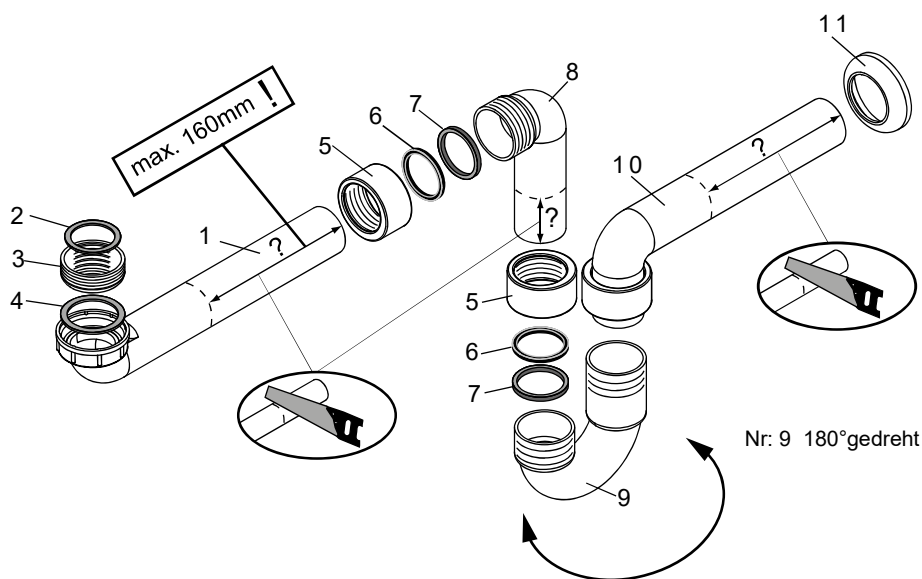

Maße bauseits prüfen!  
Check dimensions on site!

2.1

2.2

2.3

2.4

2.5

2.6

2.7

24 h

**i** Silikon nicht inklusive  
Silicone is not included

24 h

**i** Silikon nicht inklusive  
Silicone is not included

+

max.  
30 kg

BLA 128/224mm
BLA 228/384mm
BLA 640/736mm

**A****B****C****D**

## Montagemöglichkeit 2

1	G1½, Ø40 mm
2	G1¼, Ø32xØ39mm
3	G1¼, x G1½
4	G1½, Ø36xØ44mm
5	Ø40xØ54x28mm
6	Ø41xØ44x3
7	Gummidichtung (rubber seal)
8	90°, Ø40mm
9	180°, Ø40 mm
10	90°, Ø40mm
11	Ø40xØ85x15mm