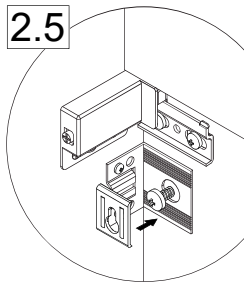

▼ OFF\*

H<sub>2</sub>O !

4XBB81HDN2

1 x

Waschtischunterschrank vanity unit	Maß X width X
600	558 mm
900	858 mm
1200	1158 mm

Wichtiger Montagehinweis zur Einhaltung der Norm EN 14749 /  
Important Installation Note in compliance to the norm EN 14749

In compliance to the norm EN 14749 please make sure to built-in the additional wall-fastenings for sink cabinets and vanities. Attached wall-fastening-material is for massive walls only. For mounting on all other walls please use special dowels.

Maße bauseits prüfen!  
Check dimensions on site!

2.1

2.2

2.3

2.4

2.5

2.6

2.7

24 h

**i** Silikon nicht inklusive  
Silicone is not included

24 h

**i** Silikon nicht inklusive  
Silicone is not included

+

max.  
30 kg

BLA 128/224mm
BLA 228/384mm
BLA 640/736mm

**A****B****C****D**