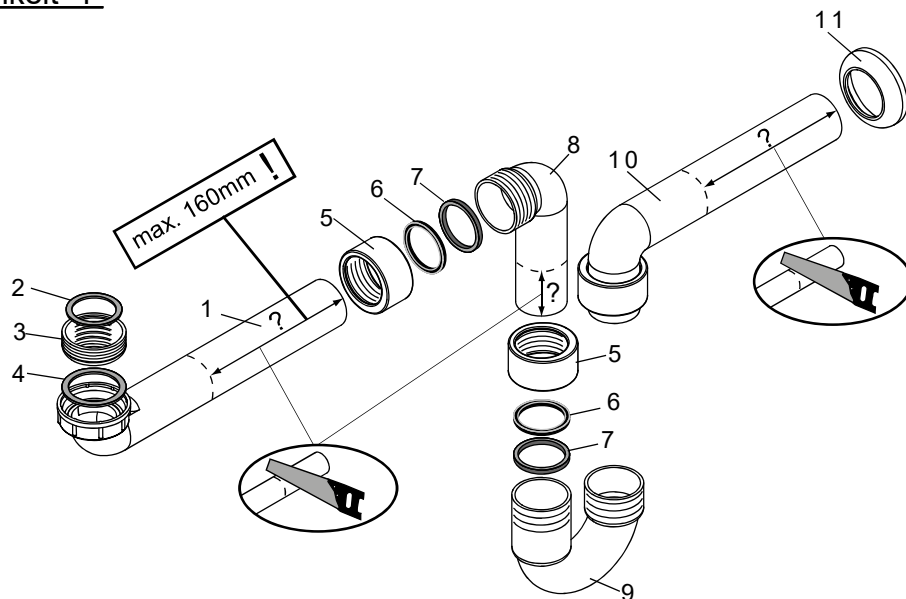

Maße bauseits prüfen!  
Check dimensions on site!

2.1

2.2

2.3

2.4

2.5

2.6

2.7

24 h

**i** Silikon nicht inklusive  
Silicone is not included

24 h

**i** Silikon nicht inklusive  
Silicone is not included

+

max.  
30 kg

BLA 128/224mm
BLA 228/384mm
BLA 640/736mm

**A****B****C****D**

## Montagemöglichkeit 2

1	G1½, Ø40 mm
2	G1¼, Ø32xØ39mm
3	G1¼, x G1½
4	G1½, Ø36xØ44mm
5	Ø40xØ54x28mm
6	Ø41xØ44x3
7	Gummidichtung (rubber seal)
8	90°, Ø40mm
9	180°, Ø40 mm
10	90°, Ø40mm
11	Ø40xØ85x15mm