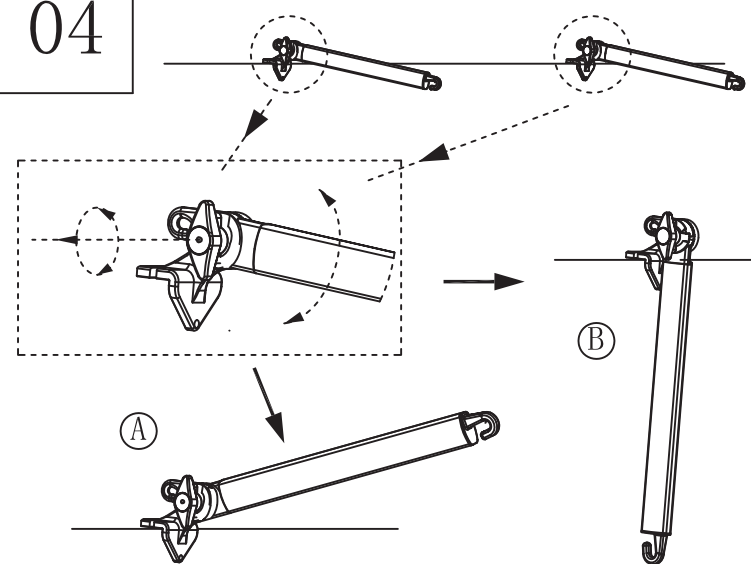

9200

Parts list

<1>			x1
<2>		<3>	
	x2	<4>	
	x1		x1
<5>		<6>	
M10X75	x4	φ10	x4
		<7>	
			φ14X70
			x4
<8>		<9>	
M5X40	x6	φ5xφ15	x6
		<10>	
			φ8X45
			x6
<11>			x1

Warning: Your shade should be rolled up during windy and rainy containers, The Bungee system is only effective in light wind.

Assembly tool

01

02

03

04

05

06

07

08