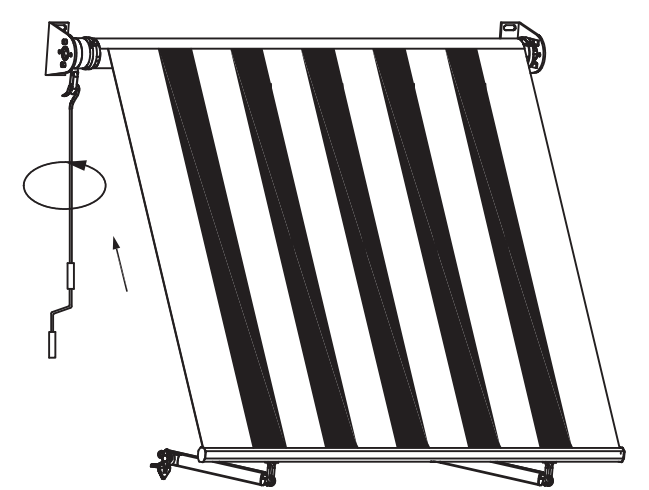

9200

Parts list

<1>			x1
<2>		<3>	
	x2	<4>	
	x1		x1
<5>		<6>	
M10X75	x4	φ10	x4
		<7>	
			φ14X70
			x4
<8>		<9>	
M5X40	x6	φ5xφ15	x6
		<10>	
			φ8X45
			x6
<11>			x1

Warning: Your shade should be rolled up during windy and rainy containers, The Bungee system is only effective in light wind.

Assembly tool

01

02

03

04

05

06

07

08