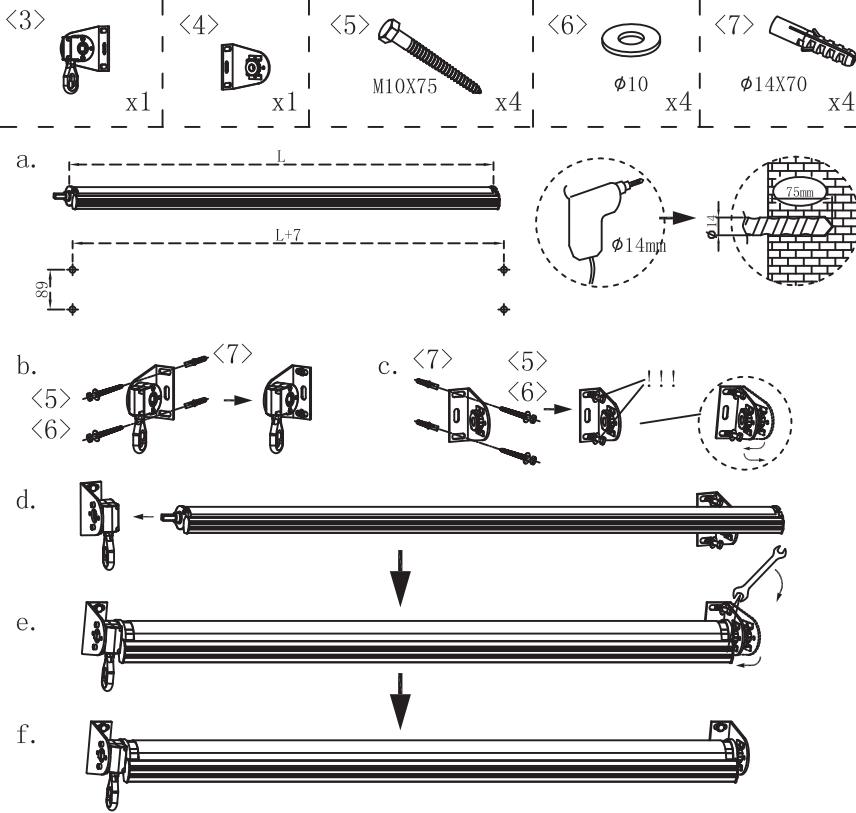

Assembly tool

01

02