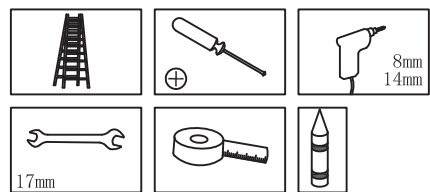

Assembly tool