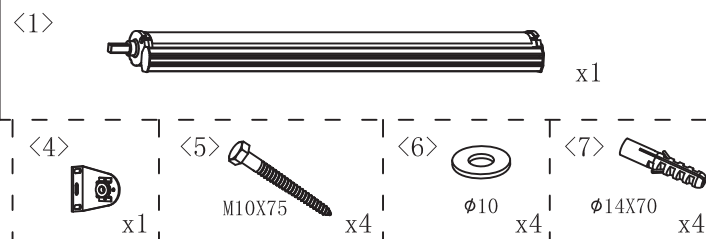

9200

Parts list

<1>			x1
<2>		<3>	
	x2	<4>	
	x1		x1
<5>		<6>	
M10X75	x4	φ10	x4
		<7>	
			φ14X70
			x4
<8>		<9>	
M5X40	x6	φ5xφ15	x6
		<10>	
			φ8X45
			x6
<11>			x1

Warning: Your shade should be rolled up during windy and rainy containers, The Bungee system is only effective in light wind.

Assembly tool

01

02

03

04

05

06

07

08