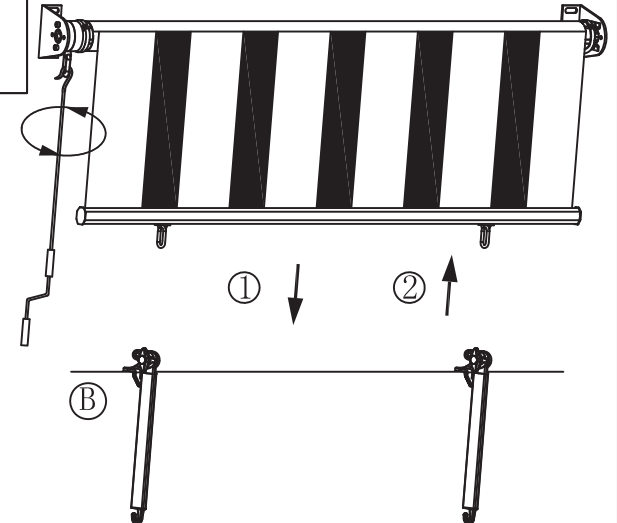

9200

Parts list

<1>			x1
<2>		<3>	
	x2	<4>	
	x1		x1
<5>		<6>	
M10X75	x4	φ10	x4
		<7>	
			φ14X70
			x4
<8>		<9>	
M5X40	x6	φ5xφ15	x6
		<10>	
			φ8X45
			x6
<11>			x1

Warning: Your shade should be rolled up during windy and rainy containers, The Bungee system is only effective in light wind.

Assembly tool

01

02

03

04

05

06

07

08