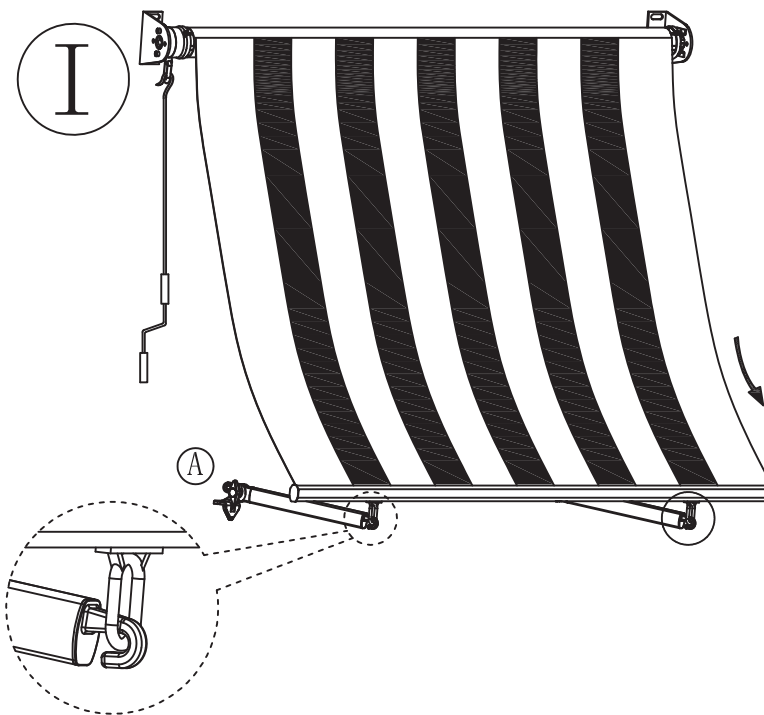

9200

Parts list

<1>			x1
<2>		<3>	
	x2	<4>	
	x1		x1
<5>		<6>	
M10X75	x4	φ10	x4
		<7>	
			φ14X70
			x4
<8>		<9>	
M5X40	x6	φ5xφ15	x6
		<10>	
			φ8X45
			x6
<11>			x1

Warning: Your shade should be rolled up during windy and rainy containers, The Bungee system is only effective in light wind.

Assembly tool

01

02

03

04

05

06

07

08