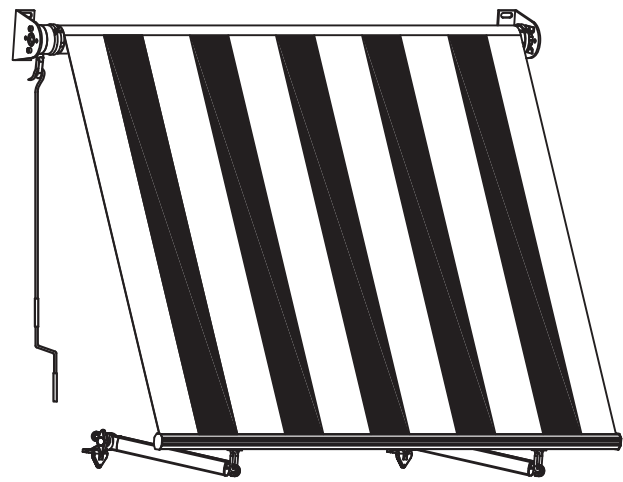

# 9200

## Parts list

<1>			x1
<2>		<3>	
	x2	<4>	
	x1		x1
<5>		<6>	
M10X75	x4	φ10	x4
		<7>	
			φ14X70
			x4
<8>		<9>	
M5X40	x6	φ5xφ15	x6
		<10>	
			φ8X45
			x6
<11>			x1

**Warning:** Your shade should be rolled up during windy and rainy containers, The Bungee system is only effective in light wind.