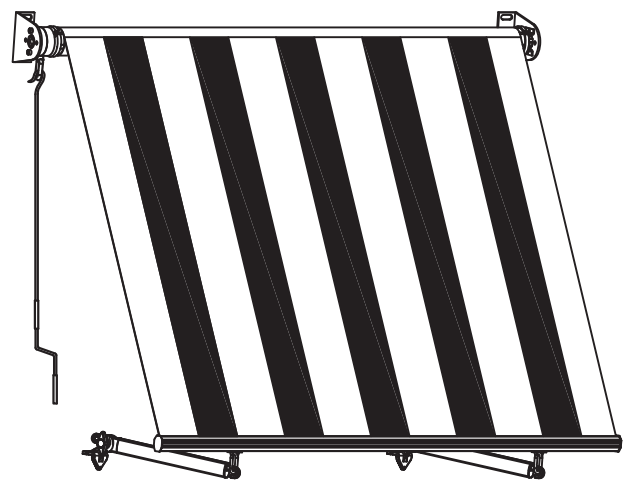

9200

Popis dijelova

<1>			x1
<2>		<3>	
	x2	<4>	
	x1		x1
<5>		<6>	
M10X75	x4	φ10	x4
		<7>	
			φ14X70
			x4
<8>		<9>	
M5X40	x6	φ5xφ15	x6
		<10>	
			φ8X45
			x6
<11>			x1

Upozorenje: vaša tenda treba biti smotana / zatvorena tijekom vjetrovitih i kišnih uvjeta. Bungee sustav je učinkovit samo pri slabom vjetru !

Alat za montažu