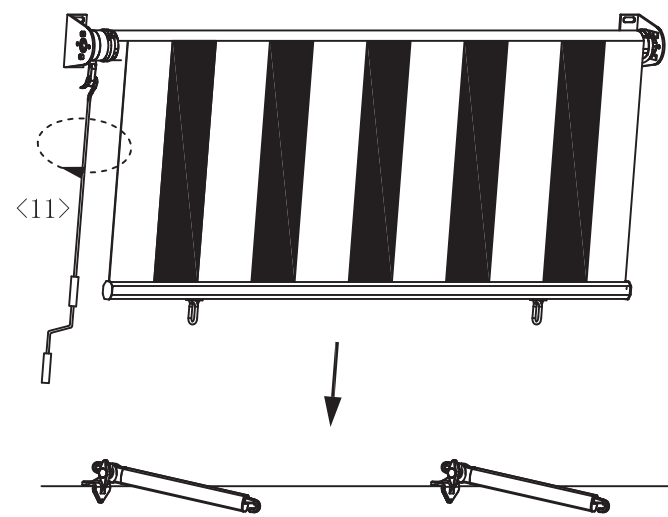

9200

Parts list

<1>			x1
<2>		<3>	
	x2	<4>	
	x1		x1
<5>		<6>	
M10X75	x4	φ10	x4
		<7>	
			φ14X70
			x4
<8>		<9>	
M5X40	x6	φ5xφ15	x6
		<10>	
			φ8X45
			x6
<11>			x1

Warning: Your shade should be rolled up during windy and rainy containers, The Bungee system is only effective in light wind.

Assembly tool

01

02

03

04

05

06

07

08