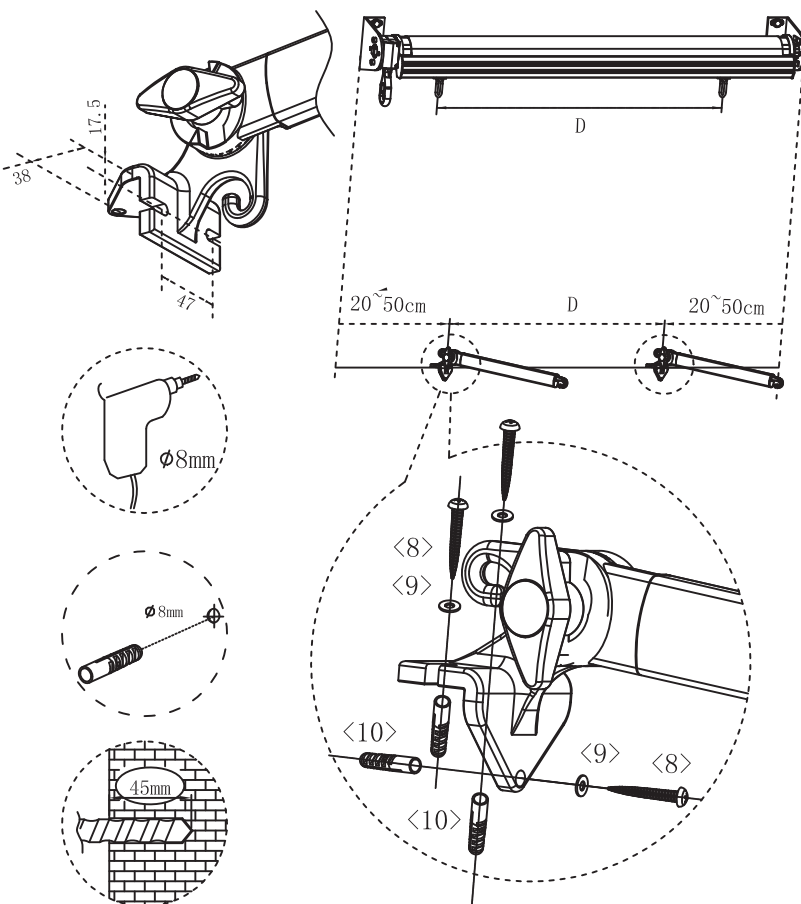

9200

Parts list

<1>			x1
<2>		<3>	
	x2	<4>	
	x1		x1
<5>		<6>	
M10X75	x4	φ10	x4
		<7>	
			φ14X70
			x4
<8>		<9>	
M5X40	x6	φ5xφ15	x6
		<10>	
			φ8X45
			x6
<11>			x1

Warning: Your shade should be rolled up during windy and rainy containers, The Bungee system is only effective in light wind.

Assembly tool

01

02

03

04

05

06

07

08