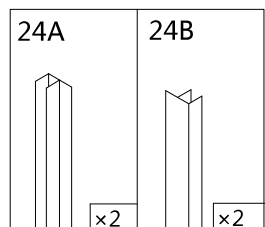

16026 TK BIANCA 80R (for dimension 80X80X195)
16027 TK BIANCA 90R (for dimension 90X90X195)

19

X1