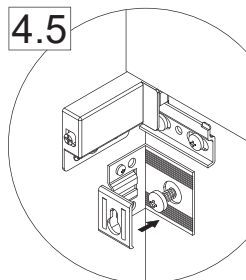

4XBB81HDN2
1 x

Waschtischunterschrank vanity unit	Maß X width X
600	566mm
800	766mm
1000	966mm

OFF = Oberkante fertiger Fußboden
Top edge of finished floor

Wichtiger Montagehinweis zur Einhaltung der Norm EN 14749 /

In compliance to the norm EN 14749 please make sure to built-in the additional wall-fastenings for sink cabinets and vanities. Attached wall-fastening-material is for massive walls only. For mounting on all other walls please use special dowels.

OFF = Oberkante fertiger Fußboden
Top edge of finished floor

4.1

4.2

4.3

4.4

4.5

4.6

4.7