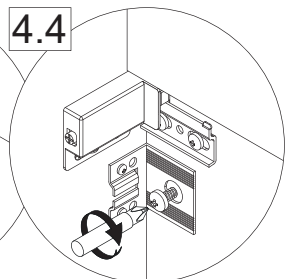

4XBB81HDN2
1 x

Waschtischunterschrank vanity unit	Maß X width X
600	566mm
800	766mm
1000	966mm

OFF = Oberkante fertiger Fußboden
Top edge of finished floor

Wichtiger Montagehinweis zur Einhaltung der Norm EN 14749 /

In compliance to the norm EN 14749 please make sure to built-in the additional wall-fastenings for sink cabinets and vanities. Attached wall-fastening-material is for massive walls only. For mounting on all other walls please use special dowels.

OFF = Oberkante fertiger Fußboden
Top edge of finished floor

4.1

4.2

4.3

4.4

4.5

4.6

4.7