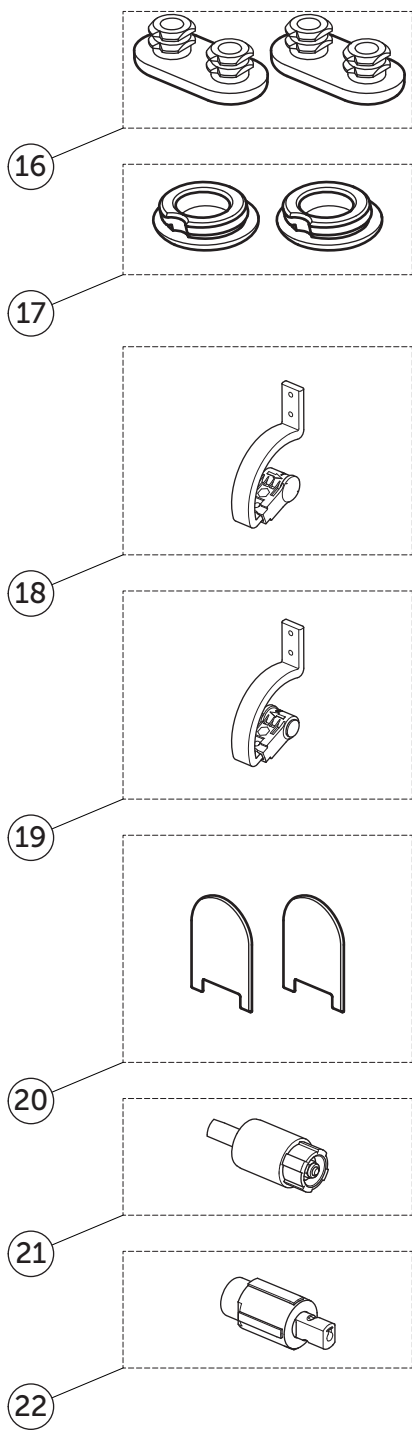

Item	Description	Spare Code
1	Wall-hung WC ceramic	V9931201
2	I.Life E technical unit	TR20901
3	Remote control with holder	TR21501
4	Flow restrictor	V9964500
5	Electrical mains coupler plastic Shell	V9958600
6	Electrical mains coupler	V9958700
7	Y hose connector	V9932000
8	Ball Valve and water supply hose G3/8	V9958900
9	Water supply hose G3/8--G1/2	V9959100
10	Fixation set ceramic	V9932400
11	Fixation set technical unit	V9946200
12	Centering sleeve ceramic	V9958800
13	Adhesive holders	V9967900

Item	Description	Spare Code
14	WC lid	TR21201
15	Seat ring	TR21101
16	Seat ring buffer (L, R)	TR24001
17	WC lid buffer (L+R)	TR23901
18	Left hinge	TR21901
19	Right hinge	V9960501
20	Hinge cover (L+R)	V9948800
21	WC lid damper	V9958100
22	Seat damper	TR21701

Item	Description	Spare Code
23	Technical unit housing top	TR22901
24	Technical unit housing bottom	V9957901
25	Deodorizer cover	TR23001
26	Light sensor	V9929100
27	Rotary knob module	TR21367
28	Rotary knob cover	TR21467
29	Main PCBA	TR22067
30	RF (radio frequency) module	V9929700
31	EN1717 tank and instant water heater	V9960000
32	Dryer module	V9930000
33	Solenoid valve	V9959900
34	Water mesh filter (stainless steel)	V9959800
35	Power cord	V9959700
36	Washer module	V9930700
37	Night light	V9930800
38	Rear cover	TR23401
39	Dryer cover	V9932500
40	Liquid level sensor	V9932600
41	Outlet water temperature sensor	V9932700
42	Inlet water temperature sensor	V9932800
43	Water pump	V9929900
44	Thermal cutoff	V9959300
45	Silicon cover cap technical unit	V9948700
46	Water mesh filter bracket	TR23101
47	Washer nozzle head	V9958501
48	I.life E mesh filter cover	TR23301
49	Main PCBA cover	V9965100
50	Silicone cover cap mesh filter	V9968000