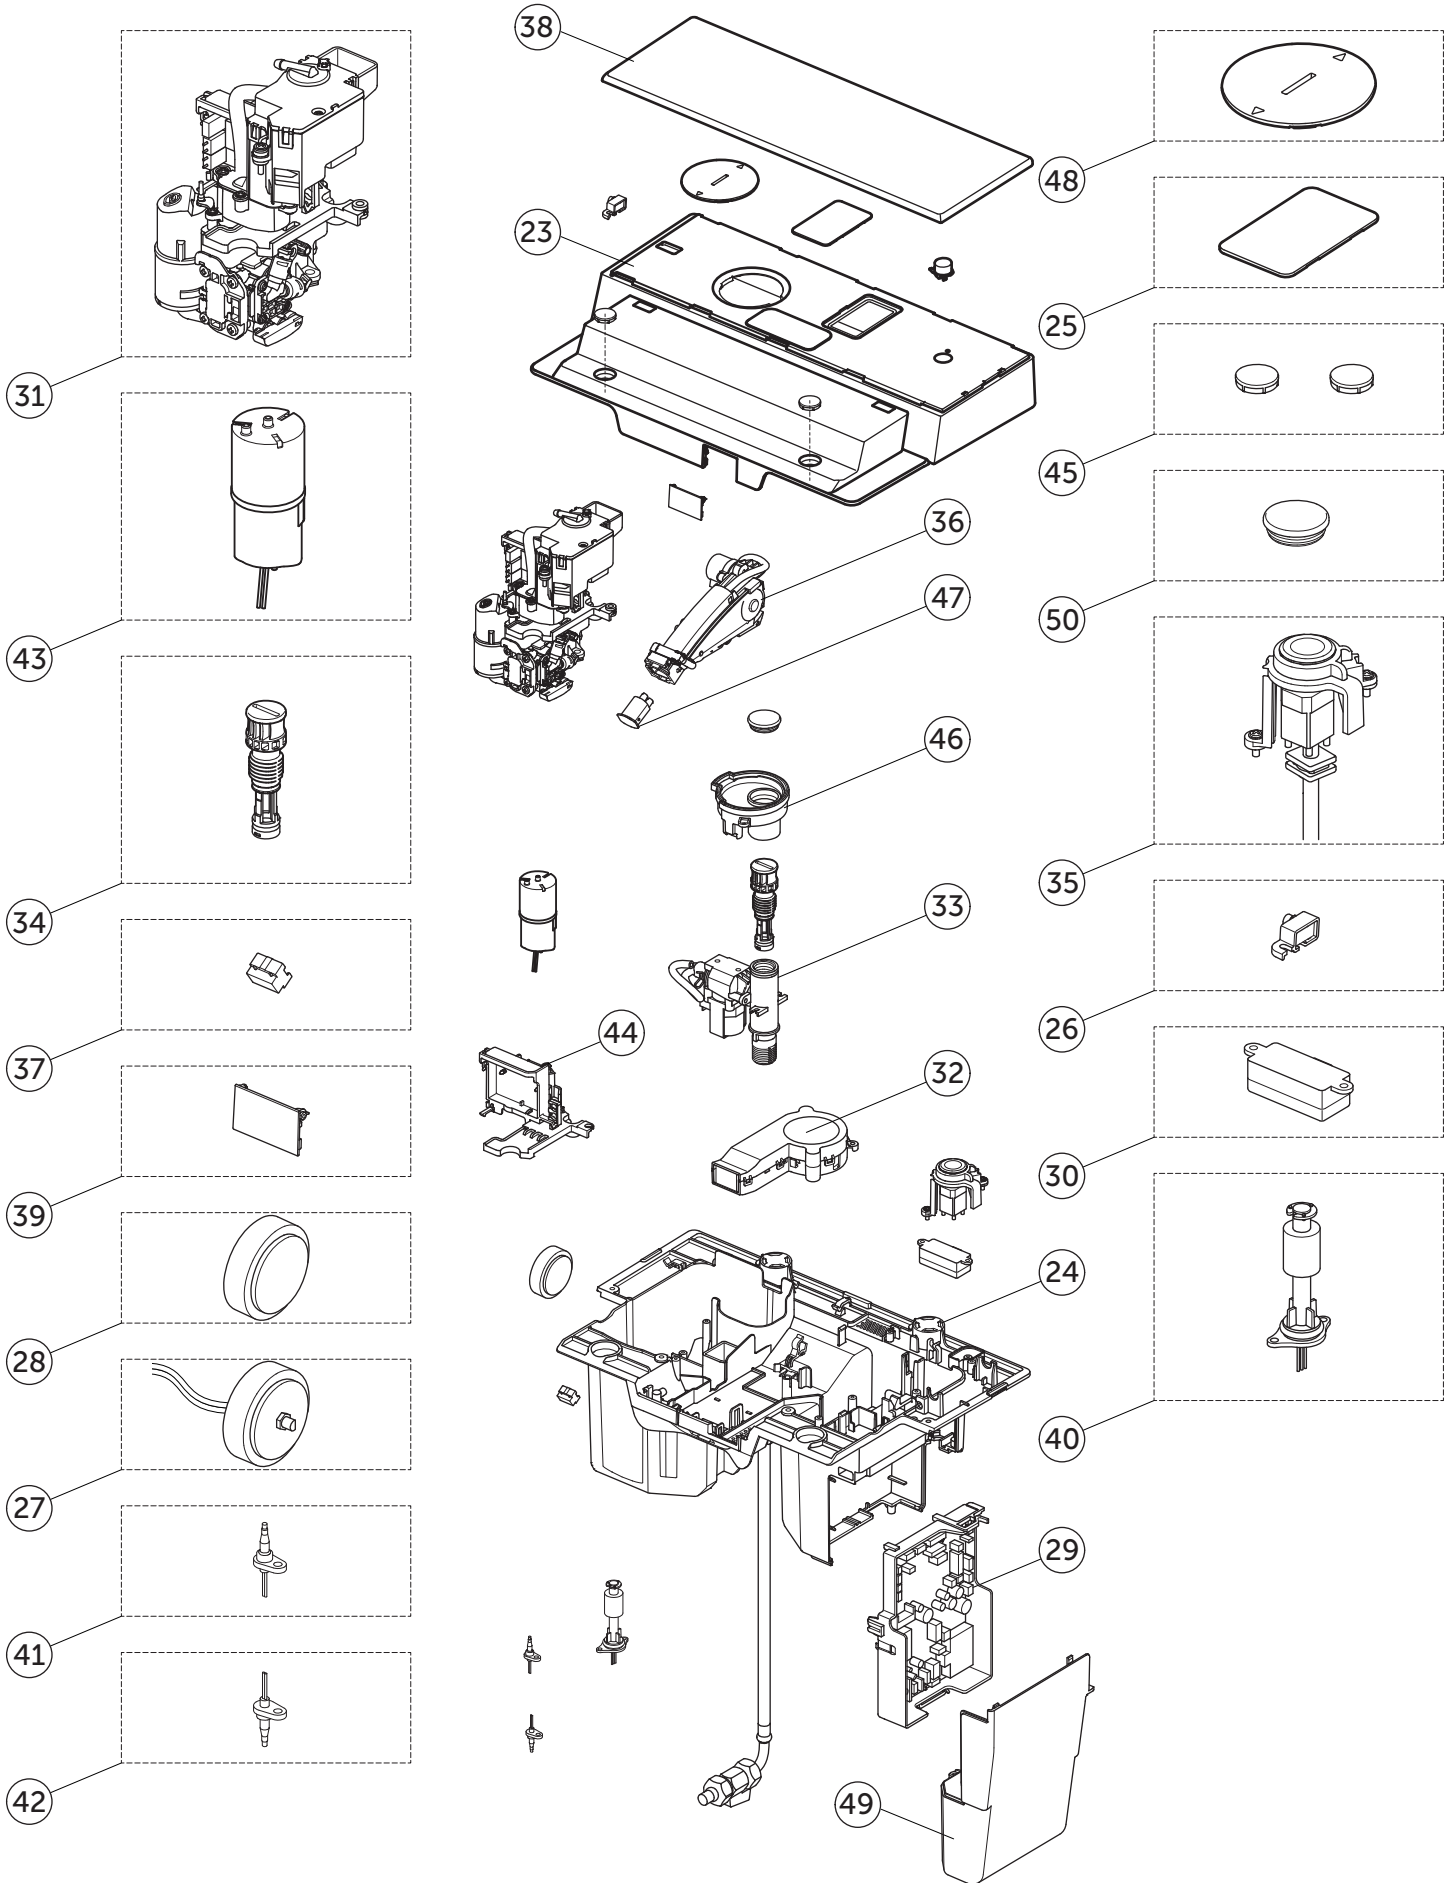

Item	Description	Spare Code
1	Wall-hung WC ceramic	V9931201
2	I.Life E technical unit	TR20901
3	Remote control with holder	TR21501
4	Flow restrictor	V9964500
5	Electrical mains coupler plastic Shell	V9958600
6	Electrical mains coupler	V9958700
7	Y hose connector	V9932000
8	Ball Valve and water supply hose G3/8	V9958900
9	Water supply hose G3/8--G1/2	V9959100
10	Fixation set ceramic	V9932400
11	Fixation set technical unit	V9946200
12	Centering sleeve ceramic	V9958800
13	Adhesive holders	V9967900

Item	Description	Spare Code
14	WC lid	TR21201
15	Seat ring	TR21101
16	Seat ring buffer (L, R)	TR24001
17	WC lid buffer (L+R)	TR23901
18	Left hinge	TR21901
19	Right hinge	V9960501
20	Hinge cover (L+R)	V9948800
21	WC lid damper	V9958100
22	Seat damper	TR21701

Item	Description	Spare Code
23	Technical unit housing top	TR22901
24	Technical unit housing bottom	V9957901
25	Deodorizer cover	TR23001
26	Light sensor	V9929100
27	Rotary knob module	TR21367
28	Rotary knob cover	TR21467
29	Main PCBA	TR22067
30	RF (radio frequency) module	V9929700
31	EN1717 tank and instant water heater	V9960000
32	Dryer module	V9930000
33	Solenoid valve	V9959900
34	Water mesh filter (stainless steel)	V9959800
35	Power cord	V9959700
36	Washer module	V9930700
37	Night light	V9930800
38	Rear cover	TR23401
39	Dryer cover	V9932500
40	Liquid level sensor	V9932600
41	Outlet water temperature sensor	V9932700
42	Inlet water temperature sensor	V9932800
43	Water pump	V9929900
44	Thermal cutoff	V9959300
45	Silicon cover cap technical unit	V9948700
46	Water mesh filter bracket	TR23101
47	Washer nozzle head	V9958501
48	I.life E mesh filter cover	TR23301
49	Main PCBA cover	V9965100
50	Silicone cover cap mesh filter	V9968000