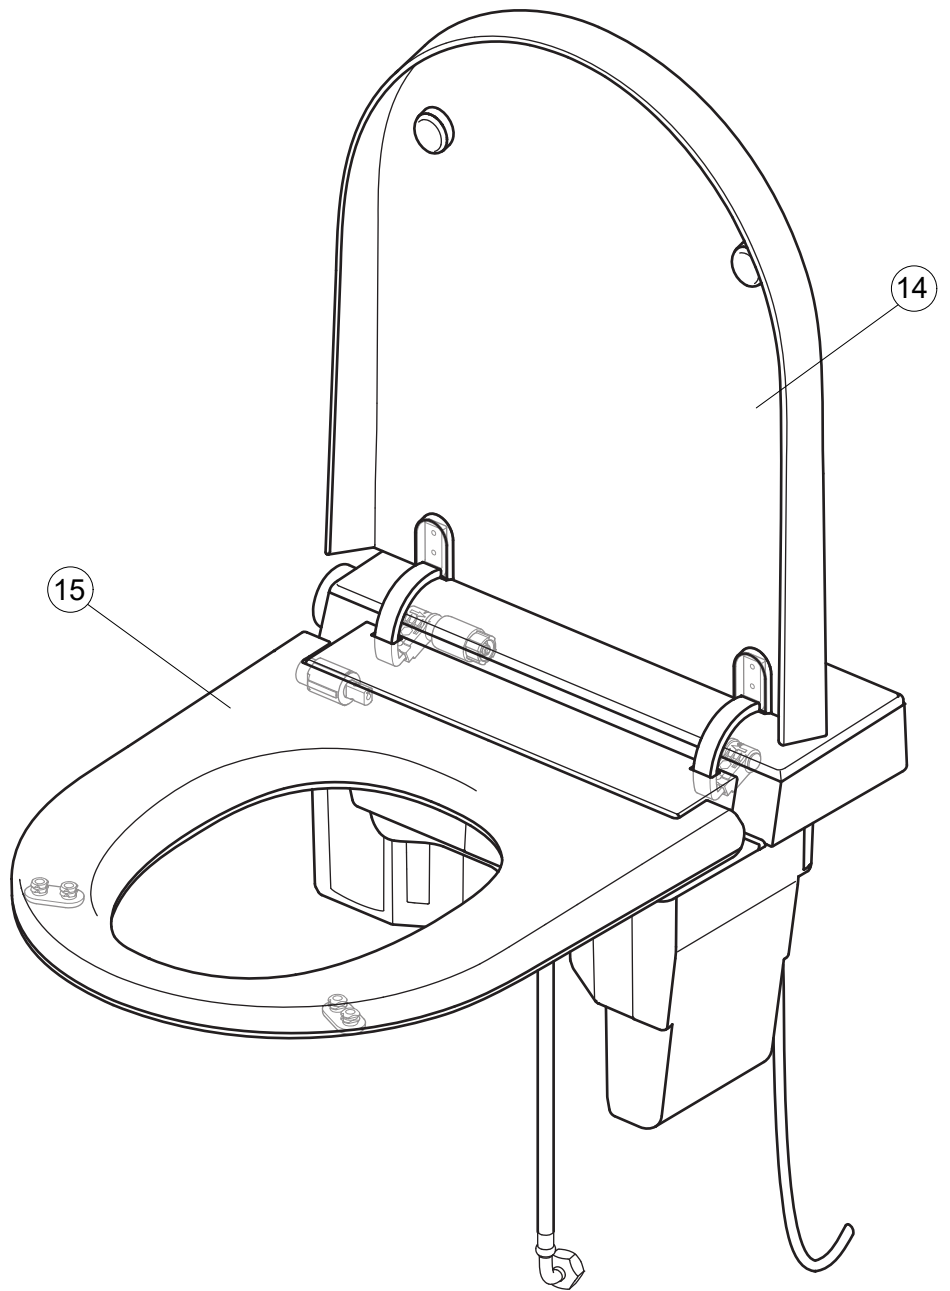

Item	Description	Spare Code
1	Wall-hung WC ceramic	V9931201
2	I.Life E technical unit	TR20901
3	Remote control with holder	TR21501
4	Flow restrictor	V9964500
5	Electrical mains coupler plastic Shell	V9958600
6	Electrical mains coupler	V9958700
7	Y hose connector	V9932000
8	Ball Valve and water supply hose G3/8	V9958900
9	Water supply hose G3/8--G1/2	V9959100
10	Fixation set ceramic	V9932400
11	Fixation set technical unit	V9946200
12	Centering sleeve ceramic	V9958800
13	Adhesive holders	V9967900

Item	Description	Spare Code
14	WC lid	TR21201
15	Seat ring	TR21101
16	Seat ring buffer (L, R)	TR24001
17	WC lid buffer (L+R)	TR23901
18	Left hinge	TR21901
19	Right hinge	V9960501
20	Hinge cover (L+R)	V9948800
21	WC lid damper	V9958100
22	Seat damper	TR21701

Item	Description	Spare Code
23	Technical unit housing top	TR22901
24	Technical unit housing bottom	V9957901
25	Deodorizer cover	TR23001
26	Light sensor	V9929100
27	Rotary knob module	TR21367
28	Rotary knob cover	TR21467
29	Main PCBA	TR22067
30	RF (radio frequency) module	V9929700
31	EN1717 tank and instant water heater	V9960000
32	Dryer module	V9930000
33	Solenoid valve	V9959900
34	Water mesh filter (stainless steel)	V9959800
35	Power cord	V9959700
36	Washer module	V9930700
37	Night light	V9930800
38	Rear cover	TR23401
39	Dryer cover	V9932500
40	Liquid level sensor	V9932600
41	Outlet water temperature sensor	V9932700
42	Inlet water temperature sensor	V9932800
43	Water pump	V9929900
44	Thermal cutoff	V9959300
45	Silicon cover cap technical unit	V9948700
46	Water mesh filter bracket	TR23101
47	Washer nozzle head	V9958501
48	I.life E mesh filter cover	TR23301
49	Main PCBA cover	V9965100
50	Silicone cover cap mesh filter	V9968000