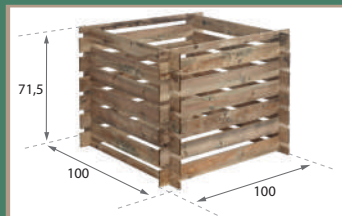

forest-style
ENJOY YOUR GARDEN

Designed in
France

Made in
Europe

COMPOSTEUR MEZZITO

100 X 100 X 71,5 CM

Notice au dos

00:30

FR