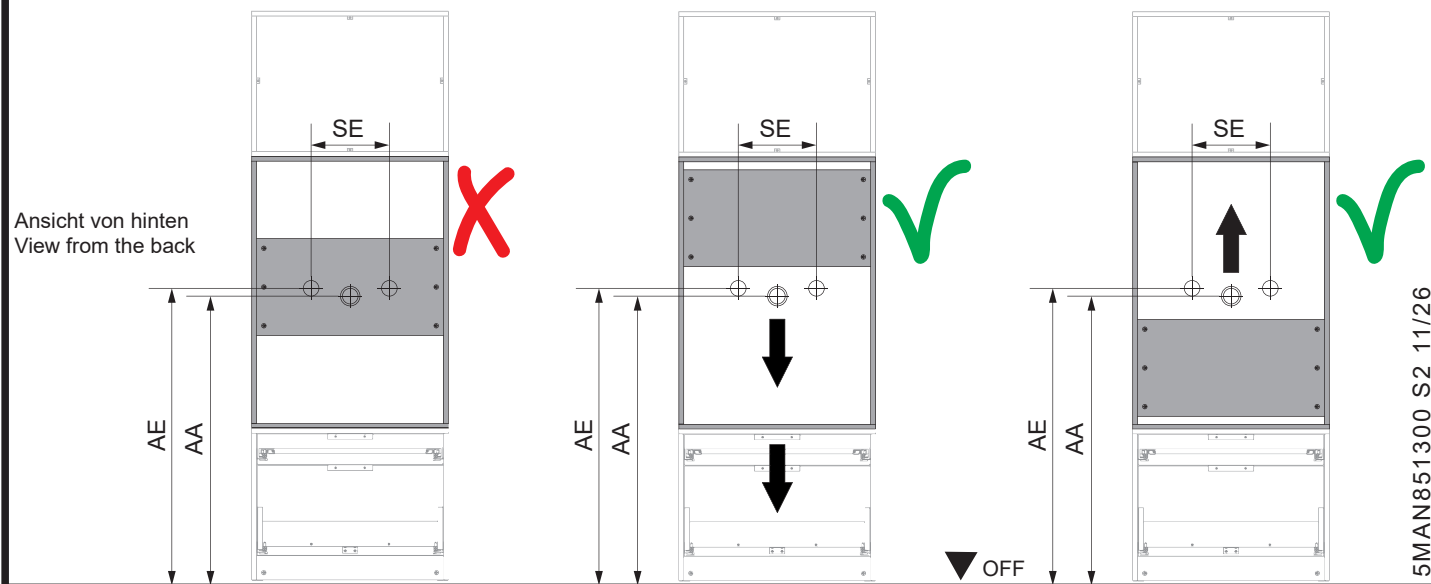

1

- AE = Abstand Eckventile
Distance corner valves
- AA = Abstand Ablauf
Distance drain
- SE = Seitlicher Abstand Eckventile
Lateral distance corner valves
- OFF = Oberkante fertiger Fußboden
Top edge of finished floor