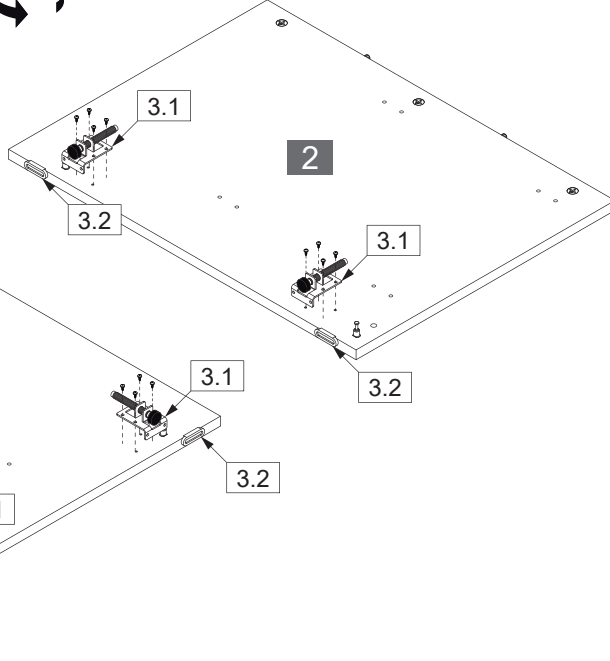

1

- AE = Abstand Eckventile
Distance corner valves
- AA = Abstand Ablauf
Distance drain
- SE = Seitlicher Abstand Eckventile
Lateral distance corner valves
- OFF = Oberkante fertiger Fußboden
Top edge of finished floor

3

3.1

4x

4	5
	
4BB0851100	4RK4.0X150 Ø4,0x15mm
4 x	16 x

3.2

4x

21	22
	
2BG085BG00	x15 Ø1,2x20mm 4XBN1.2X20
4 x	1 x

4