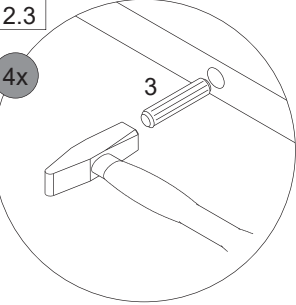

1

- AE = Abstand Eckventile
Distance corner valves
- AA = Abstand Ablauf
Distance drain
- SE = Seitlicher Abstand Eckventile
Lateral distance corner valves
- OFF = Oberkante fertiger Fußboden
Top edge of finished floor

2

2.1

4x

2.2

6x

1	2	3
		
4BB1500003	4BB1515000	4BD008X300 Ø8x30mm
4 x	6 x	4 x

2.3

4x

3

3.1

4x

4	5
	
4BB0851100	4RK4.0X150 Ø4,0x15mm
4 x	16 x

3.2

4x

21	22
	
2BG085BG00	x15 Ø1,2x20mm 4XBN1.2X20
4 x	1 x

4