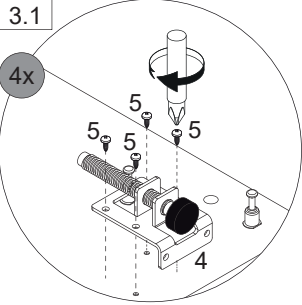

1

- AE = Abstand Eckventile
Distance corner valves
- AA = Abstand Ablauf
Distance drain
- SE = Seitlicher Abstand Eckventile
Lateral distance corner valves
- OFF = Oberkante fertiger Fußboden
Top edge of finished floor

2

2.1

4x

2.2

6x

1	2	3
		
4BB1500003	4BB1515000	4BD008X300 Ø8x30mm
4 x	6 x	4 x

2.3

4x

3

3.1

4x

4	5
	
4BB0851100	4RK4.0X150 Ø4,0x15mm
4 x	16 x

3.2

4x

21	22
	
2BG085BG00	x15 Ø1,2x20mm 4XBN1.2X20
4 x	1 x

4