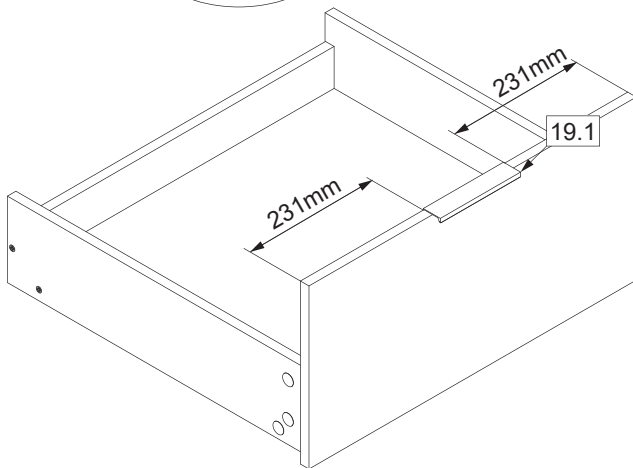

23

4BB8090001 Alu Matt
4BB8090005 Schwarz

2 x

24

Ø3,0x12mm

4SK3.0X120

4 x