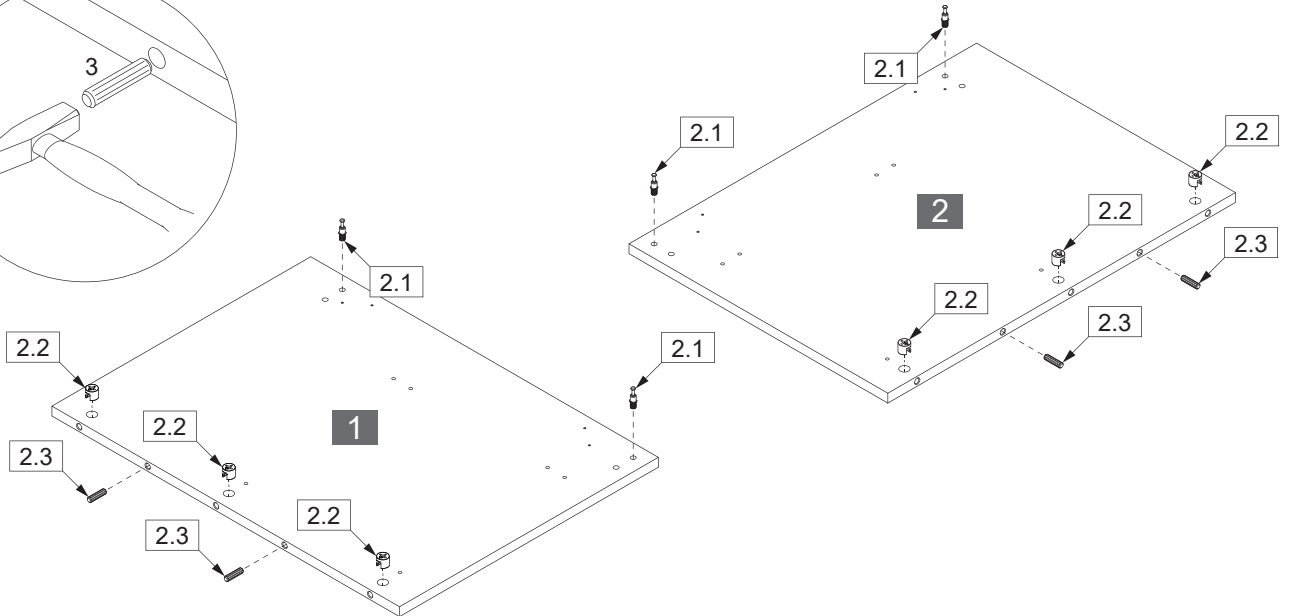

1

- AE = Abstand Eckventile
Distance corner valves
- AA = Abstand Ablauf
Distance drain
- SE = Seitlicher Abstand Eckventile
Lateral distance corner valves
- OFF = Oberkante fertiger Fußboden
Top edge of finished floor

2

2.1

4x

2.2

6x

1	2	3
		
4BB1500003	4BB1515000	4BD008X300 Ø8x30mm
4 x	6 x	4 x

2.3

4x