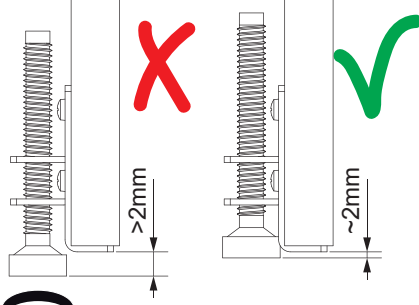

1

- AE = Abstand Eckventile
Distance corner valves
- AA = Abstand Ablauf
Distance drain
- SE = Seitlicher Abstand Eckventile
Lateral distance corner valves
- OFF = Oberkante fertiger Fußboden
Top edge of finished floor

2

2.1

4x

2.2

6x

1	2	3
		
4BB1500003	4BB1515000	4BD008X300 Ø8x30mm
4 x	6 x	4 x

2.3

4x

3

3.1

4x

4	5
	
4BB0851100	4RK4.0X150 Ø4,0x15mm
4 x	16 x

3.2

4x

21	22
	
2BG085BG00	x15 Ø1,2x20mm 4XBN1.2X20
4 x	1 x

4