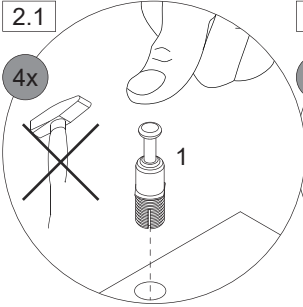

2

2.1

4x

2.2

6x