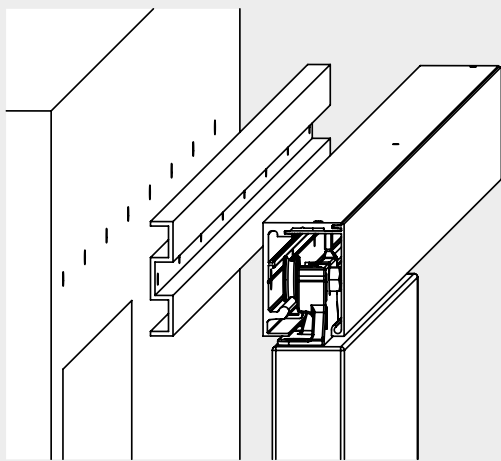

SCHIEBETÜRSYSTEM 407 Holz 1-FLG. COMFORT / sliding door system 407 wood 1-leaf comfort

M000125

SCHIEBETÜRSYSTEM 407 Holz 1-FLG. COMFORT / sliding door system 407 wood 1-leaf comfort

SCHIEBETÜRSYSTEM 407 Holz 1-FLG. COMFORT / sliding door system 407 wood 1-leaf comfort

1

SCHIEBETÜRSYSTEM 407 Holz 1-FLG. COMFORT / sliding door system 407 wood 1-leaf comfort

Überstand: 30mm empfohlen
 overlap: 30mm recommended

SCHIEBETÜRSYSTEM 407 Holz 1-FLG. COMFORT / sliding door system 407 wood 1-leaf comfort

2

3

SCHIEBETÜRSYSTEM 407 Holz 1-FLG. COMFORT / sliding door system 407 wood 1-leaf comfort

4mm 4-5 Nm

non Comfort

Comfort

non Comfort

Comfort