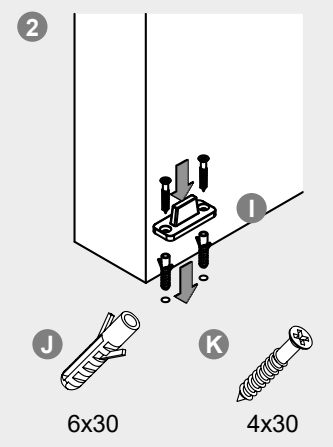

SCHIEBETÜRSYSTEM 407 Holz 1-FLG. COMFORT / sliding door system 407 wood 1-leaf comfort

2

3