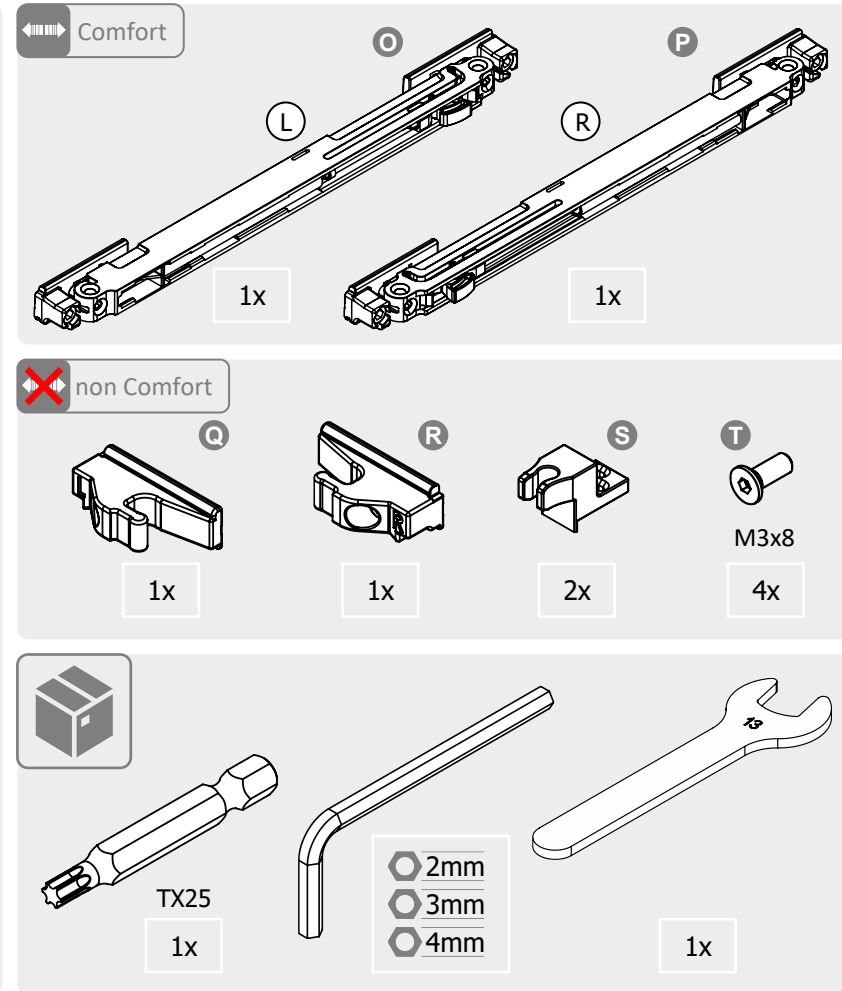

SCHIEBETÜRSYSTEM 407 Holz 1-FLG. COMFORT / sliding door system 407 wood 1-leaf comfort

M000125

SCHIEBETÜRSYSTEM 407 Holz 1-FLG. COMFORT / sliding door system 407 wood 1-leaf comfort

SCHIEBETÜRSYSTEM 407 Holz 1-FLG. COMFORT / sliding door system 407 wood 1-leaf comfort

1

SCHIEBETÜRSYSTEM 407 Holz 1-FLG. COMFORT / sliding door system 407 wood 1-leaf comfort

Überstand: 30mm empfohlen
 overlap: 30mm recommended

SCHIEBETÜRSYSTEM 407 Holz 1-FLG. COMFORT / sliding door system 407 wood 1-leaf comfort