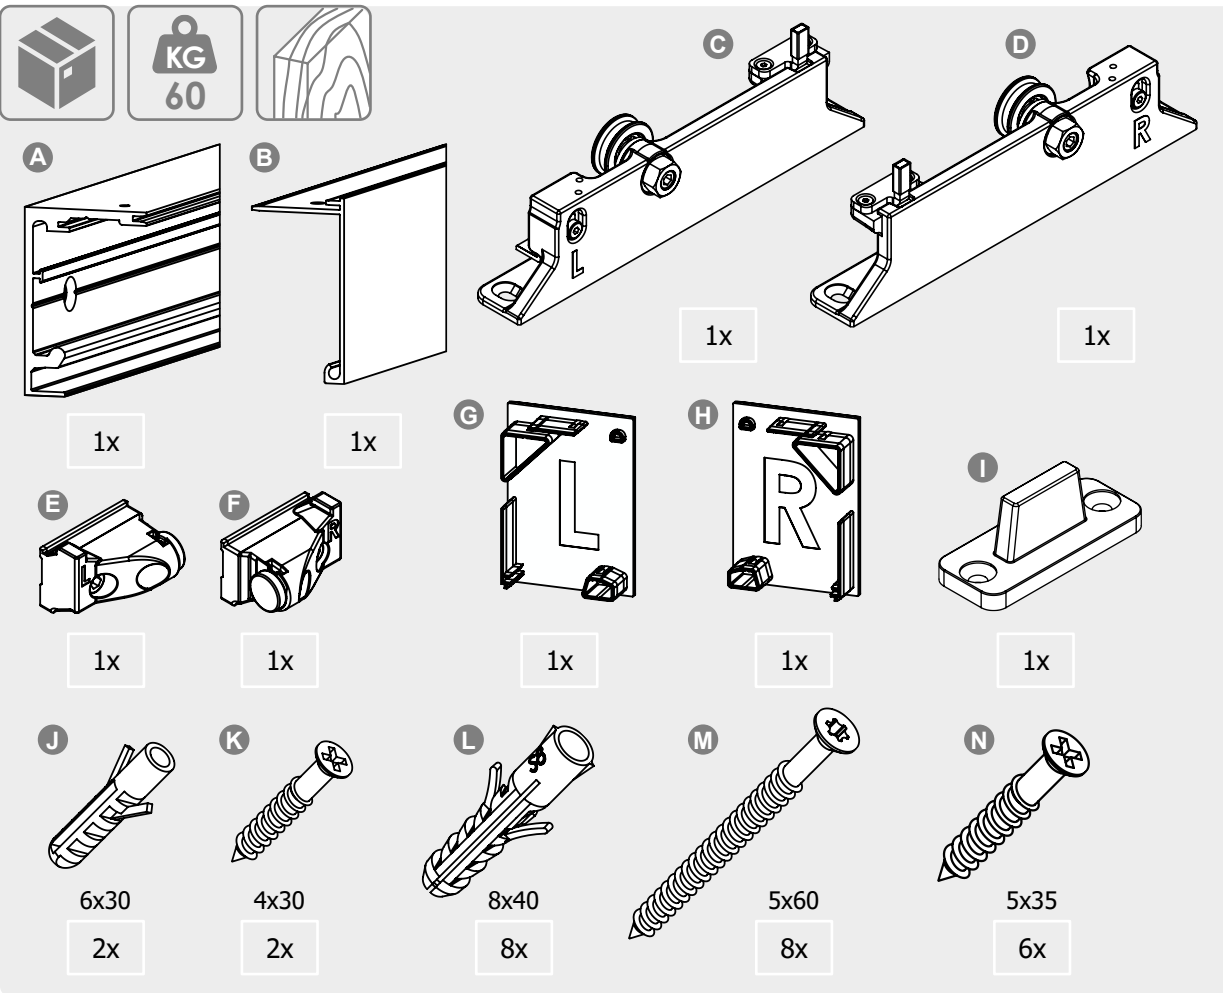

SYSTÉM POSUVNÝCH DVEŘÍ 407 dřevo 1-krídlové + comfort / *SYSTÉM POSUVNÝCH DVEŘÍ 407 drevo 1-krídlové + comfort*