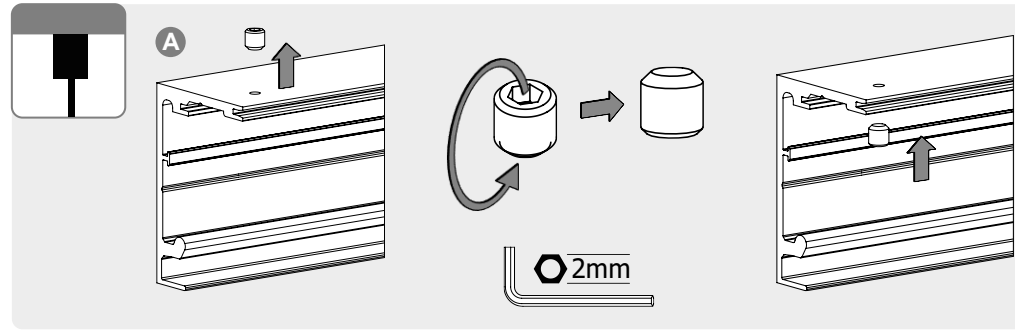

SCHIEBETÜRSYSTEM 407 Holz 1-FLG. COMFORT / sliding door system 407 wood 1-leaf comfort

M000125

SCHIEBETÜRSYSTEM 407 Holz 1-FLG. COMFORT / sliding door system 407 wood 1-leaf comfort

SCHIEBETÜRSYSTEM 407 Holz 1-FLG. COMFORT / sliding door system 407 wood 1-leaf comfort

1

SCHIEBETÜRSYSTEM 407 Holz 1-FLG. COMFORT / sliding door system 407 wood 1-leaf comfort

Überstand: 30mm empfohlen
 overlap: 30mm recommended

SCHIEBETÜRSYSTEM 407 Holz 1-FLG. COMFORT / sliding door system 407 wood 1-leaf comfort