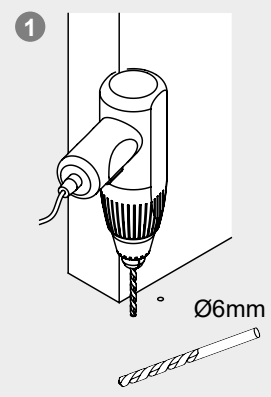

SCHIEBETÜRSYSTEM 407 Holz 1-FLG. COMFORT / sliding door system 407 wood 1-leaf comfort

2

3