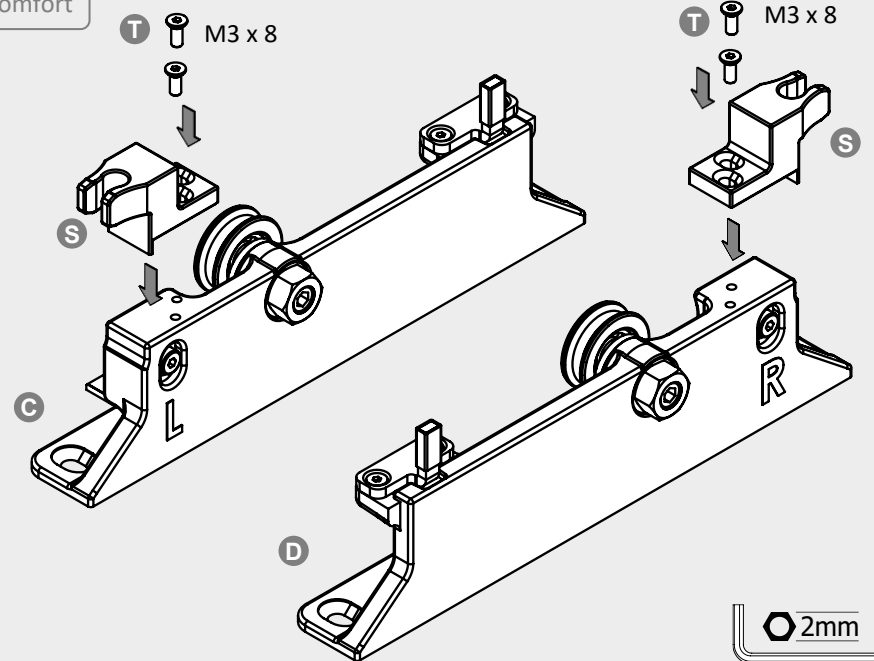

SCHIEBETÜRSYSTEM 407 Holz 1-FLG. COMFORT / sliding door system 407 wood 1-leaf comfort

M000125

SCHIEBETÜRSYSTEM 407 Holz 1-FLG. COMFORT / sliding door system 407 wood 1-leaf comfort

SCHIEBETÜRSYSTEM 407 Holz 1-FLG. COMFORT / sliding door system 407 wood 1-leaf comfort

1

SCHIEBETÜRSYSTEM 407 Holz 1-FLG. COMFORT / sliding door system 407 wood 1-leaf comfort

Überstand: 30mm empfohlen
 overlap: 30mm recommended

SCHIEBETÜRSYSTEM 407 Holz 1-FLG. COMFORT / sliding door system 407 wood 1-leaf comfort