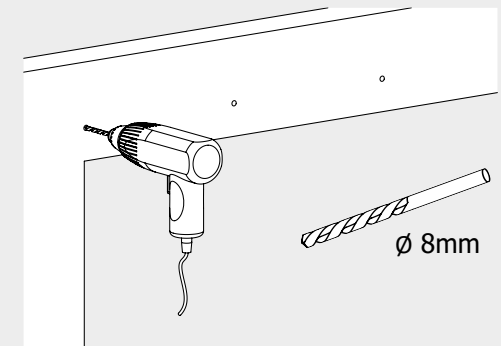

SCHIEBETÜRSYSTEM 407 Holz 1-FLG. COMFORT / sliding door system 407 wood 1-leaf comfort

M000125

SCHIEBETÜRSYSTEM 407 Holz 1-FLG. COMFORT / sliding door system 407 wood 1-leaf comfort

SCHIEBETÜRSYSTEM 407 Holz 1-FLG. COMFORT / sliding door system 407 wood 1-leaf comfort

1

SCHIEBETÜRSYSTEM 407 Holz 1-FLG. COMFORT / sliding door system 407 wood 1-leaf comfort

Überstand: 30mm empfohlen
 overlap: 30mm recommended

SCHIEBETÜRSYSTEM 407 Holz 1-FLG. COMFORT / sliding door system 407 wood 1-leaf comfort