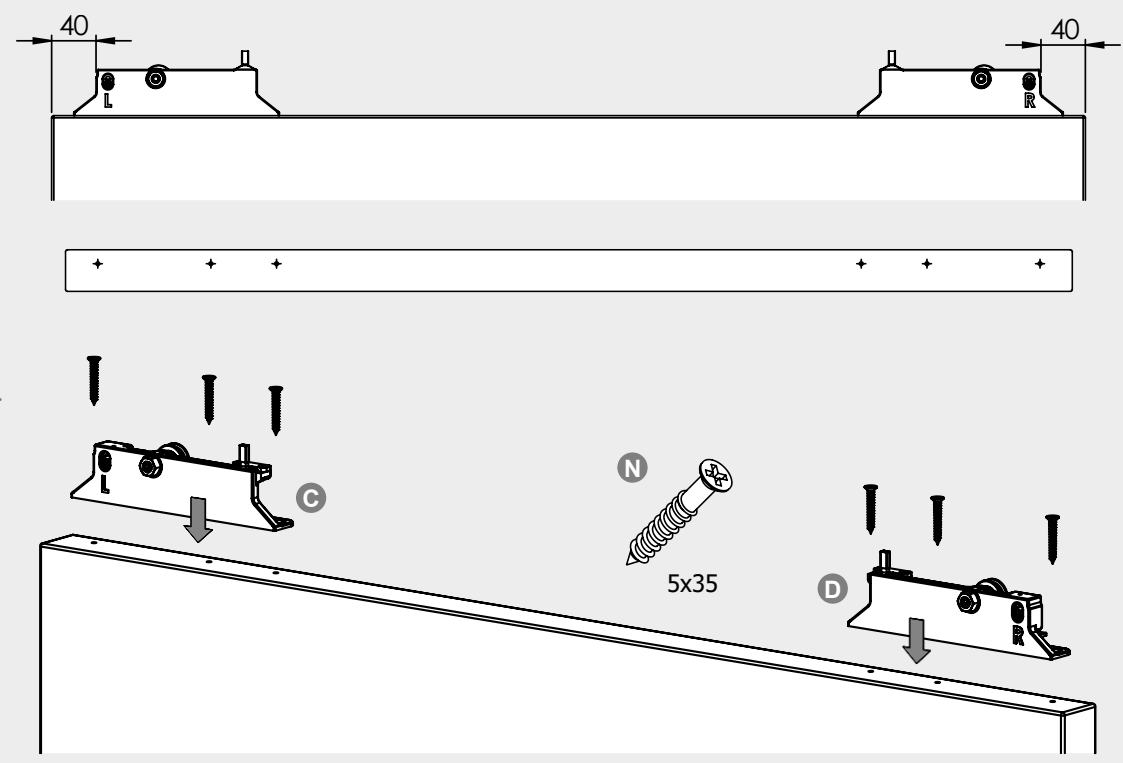

1

SCHIEBETÜRSYSTEM 407 Holz 1-FLG. COMFORT / sliding door system 407 wood 1-leaf comfort

Überstand: 30mm empfohlen
 overlap: 30mm recommended

SCHIEBETÜRSYSTEM 407 Holz 1-FLG. COMFORT / sliding door system 407 wood 1-leaf comfort

2

3

SCHIEBETÜRSYSTEM 407 Holz 1-FLG. COMFORT / sliding door system 407 wood 1-leaf comfort

4mm 4-5 Nm

non Comfort

Comfort

non Comfort

Comfort