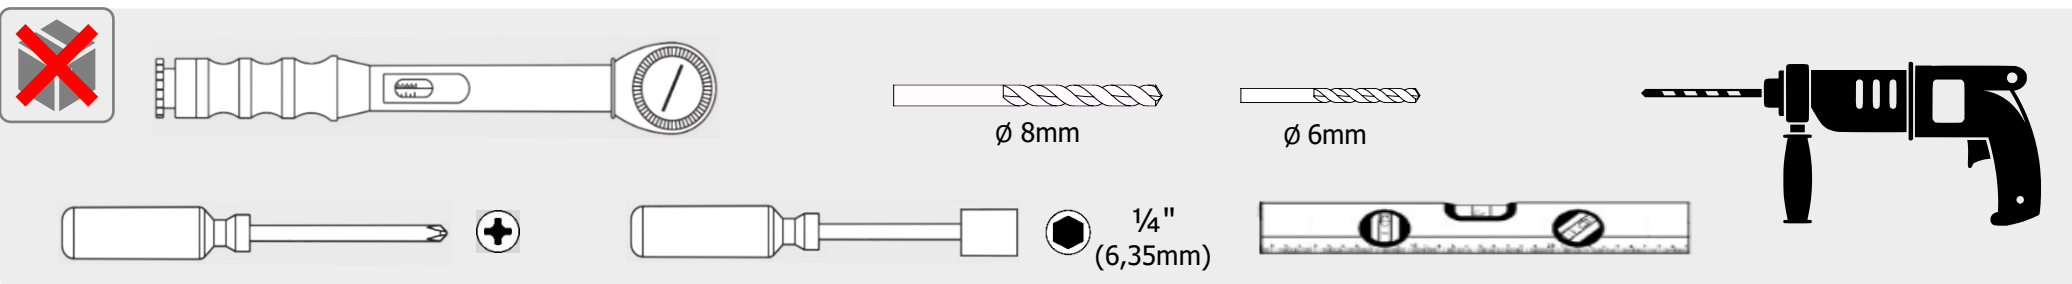

SCHIEBETÜRSYSTEM 407 Holz 1-FLG. COMFORT / sliding door system 407 wood 1-leaf comfort

M000125

SCHIEBETÜRSYSTEM 407 Holz 1-FLG. COMFORT / sliding door system 407 wood 1-leaf comfort

SCHIEBETÜRSYSTEM 407 Holz 1-FLG. COMFORT / sliding door system 407 wood 1-leaf comfort

1

SCHIEBETÜRSYSTEM 407 Holz 1-FLG. COMFORT / sliding door system 407 wood 1-leaf comfort

Überstand: 30mm empfohlen
 overlap: 30mm recommended

SCHIEBETÜRSYSTEM 407 Holz 1-FLG. COMFORT / sliding door system 407 wood 1-leaf comfort