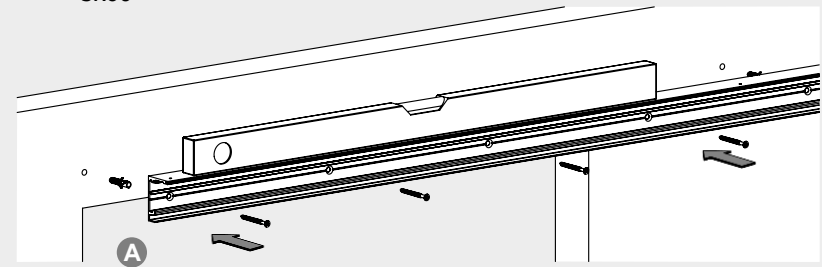

SCHIEBETÜRSYSTEM 407 Holz 1-FLG. COMFORT / sliding door system 407 wood 1-leaf comfort

M000125

SCHIEBETÜRSYSTEM 407 Holz 1-FLG. COMFORT / sliding door system 407 wood 1-leaf comfort

SCHIEBETÜRSYSTEM 407 Holz 1-FLG. COMFORT / sliding door system 407 wood 1-leaf comfort

1

SCHIEBETÜRSYSTEM 407 Holz 1-FLG. COMFORT / sliding door system 407 wood 1-leaf comfort

Überstand: 30mm empfohlen
 overlap: 30mm recommended

SCHIEBETÜRSYSTEM 407 Holz 1-FLG. COMFORT / sliding door system 407 wood 1-leaf comfort