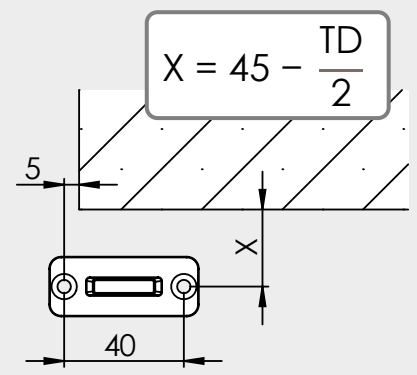

SCHIEBETÜRSYSTEM 407 Holz 1-FLG. COMFORT / sliding door system 407 wood 1-leaf comfort

2

3