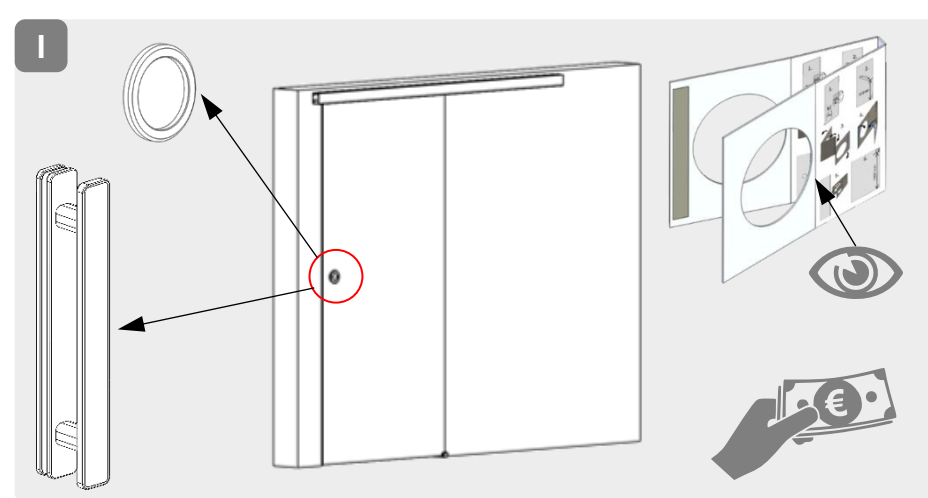

SCHIEBETÜRSYSTEM 407 Holz 1-FLG. COMFORT / sliding door system 407 wood 1-leaf comfort