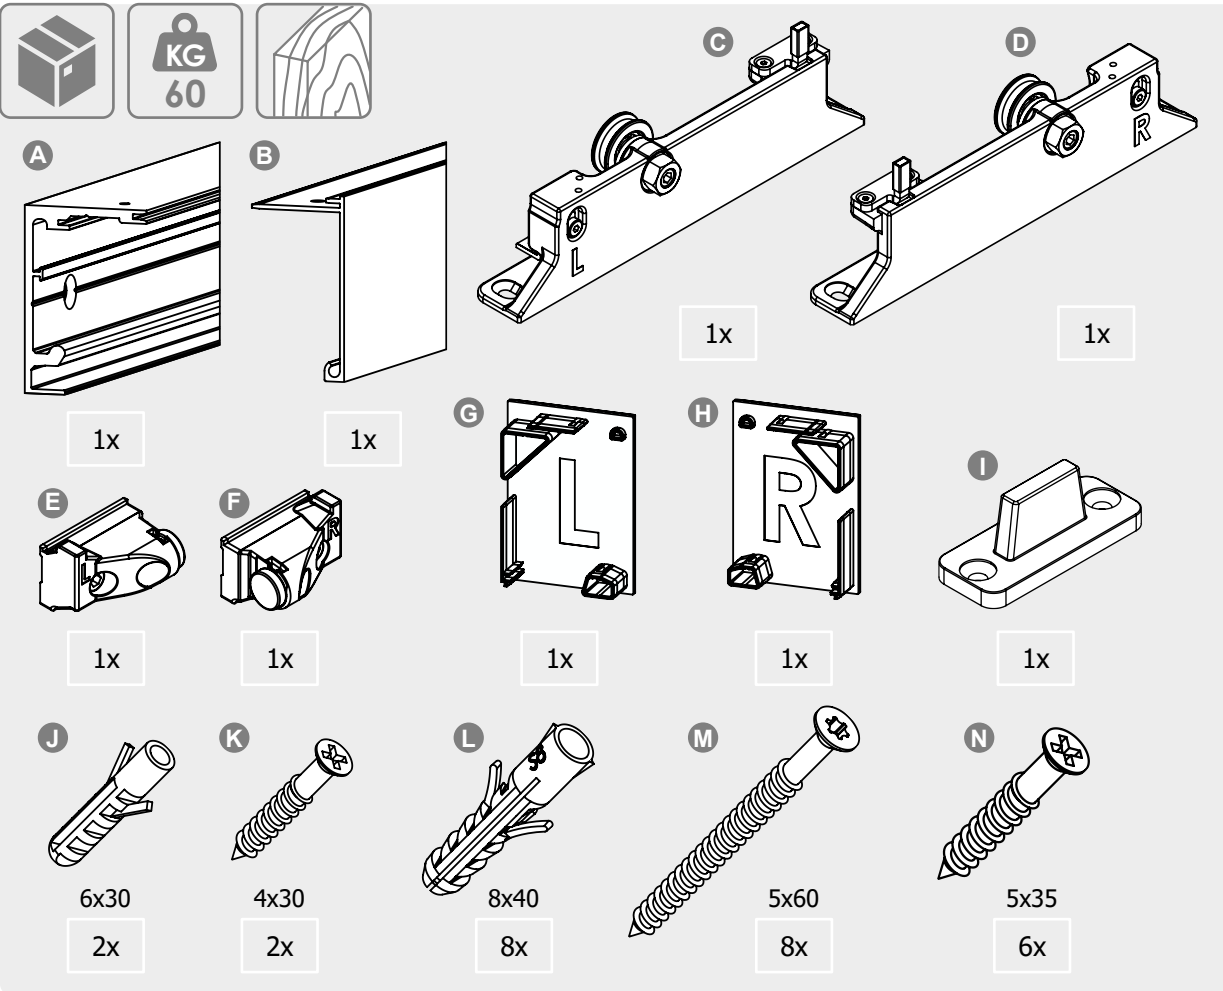

SCHIEBETÜRSYSTEM 407 Holz 1-FLG. COMFORT / sliding door system 407 wood 1-leaf comfort

M000125

SCHIEBETÜRSYSTEM 407 Holz 1-FLG. COMFORT / sliding door system 407 wood 1-leaf comfort

SCHIEBETÜRSYSTEM 407 Holz 1-FLG. COMFORT / sliding door system 407 wood 1-leaf comfort

1

SCHIEBETÜRSYSTEM 407 Holz 1-FLG. COMFORT / sliding door system 407 wood 1-leaf comfort

Überstand: 30mm empfohlen
 overlap: 30mm recommended

SCHIEBETÜRSYSTEM 407 Holz 1-FLG. COMFORT / sliding door system 407 wood 1-leaf comfort