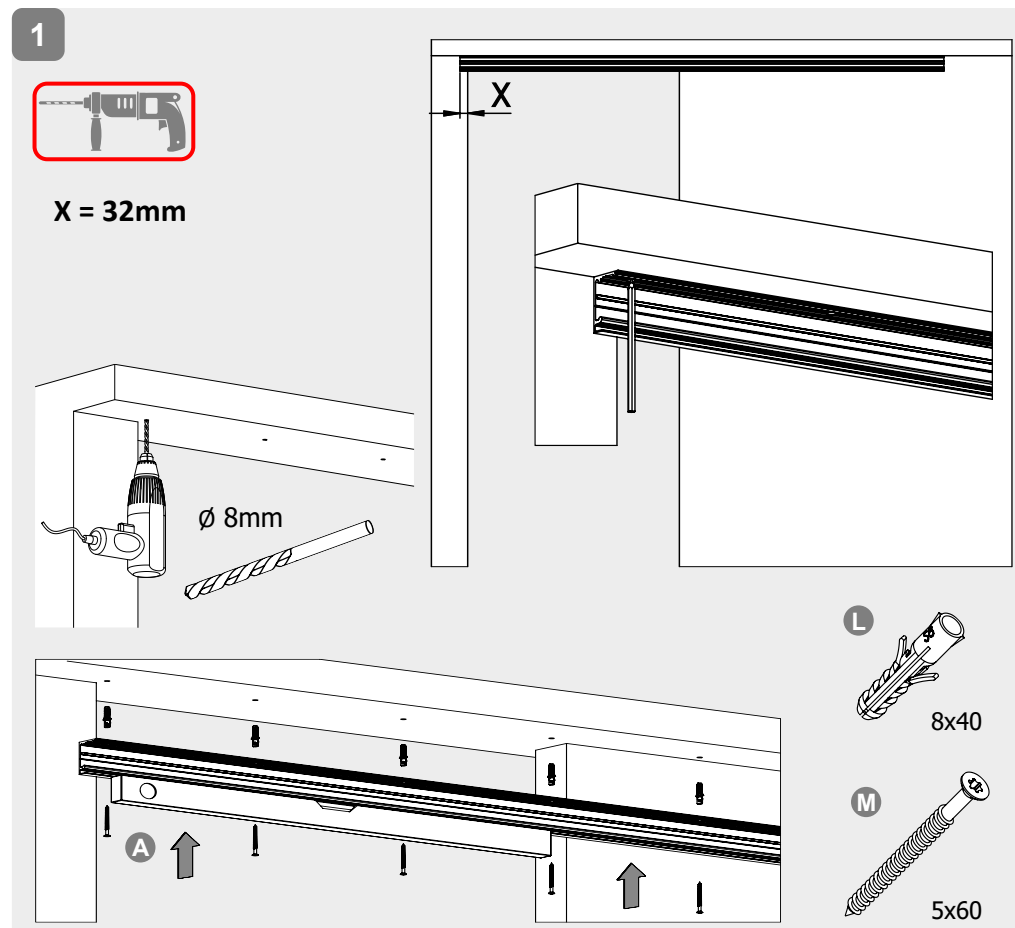

SCHIEBETÜRSYSTEM 407 Holz 1-FLG. COMFORT / sliding door system 407 wood 1-leaf comfort

M000125

SCHIEBETÜRSYSTEM 407 Holz 1-FLG. COMFORT / sliding door system 407 wood 1-leaf comfort

SCHIEBETÜRSYSTEM 407 Holz 1-FLG. COMFORT / sliding door system 407 wood 1-leaf comfort

1

SCHIEBETÜRSYSTEM 407 Holz 1-FLG. COMFORT / sliding door system 407 wood 1-leaf comfort

Überstand: 30mm empfohlen
 overlap: 30mm recommended

SCHIEBETÜRSYSTEM 407 Holz 1-FLG. COMFORT / sliding door system 407 wood 1-leaf comfort