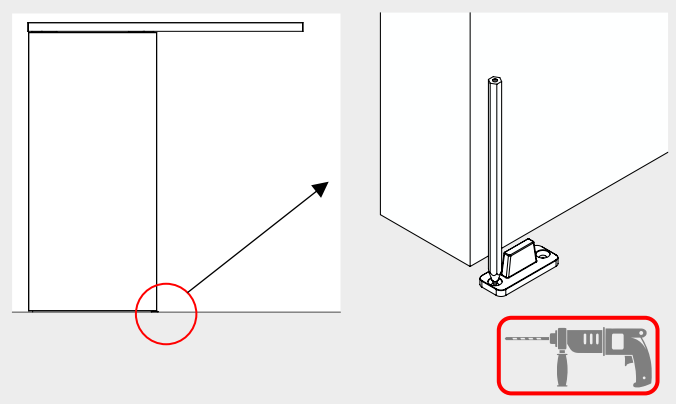

SCHIEBETÜRSYSTEM 407 Holz 1-FLG. COMFORT / sliding door system 407 wood 1-leaf comfort

M000125

SCHIEBETÜRSYSTEM 407 Holz 1-FLG. COMFORT / sliding door system 407 wood 1-leaf comfort

SCHIEBETÜRSYSTEM 407 Holz 1-FLG. COMFORT / sliding door system 407 wood 1-leaf comfort

1

SCHIEBETÜRSYSTEM 407 Holz 1-FLG. COMFORT / sliding door system 407 wood 1-leaf comfort

Überstand: 30mm empfohlen
 overlap: 30mm recommended

SCHIEBETÜRSYSTEM 407 Holz 1-FLG. COMFORT / sliding door system 407 wood 1-leaf comfort

2

3

SCHIEBETÜRSYSTEM 407 Holz 1-FLG. COMFORT / sliding door system 407 wood 1-leaf comfort

4mm 4-5 Nm

non Comfort

Comfort

non Comfort

Comfort