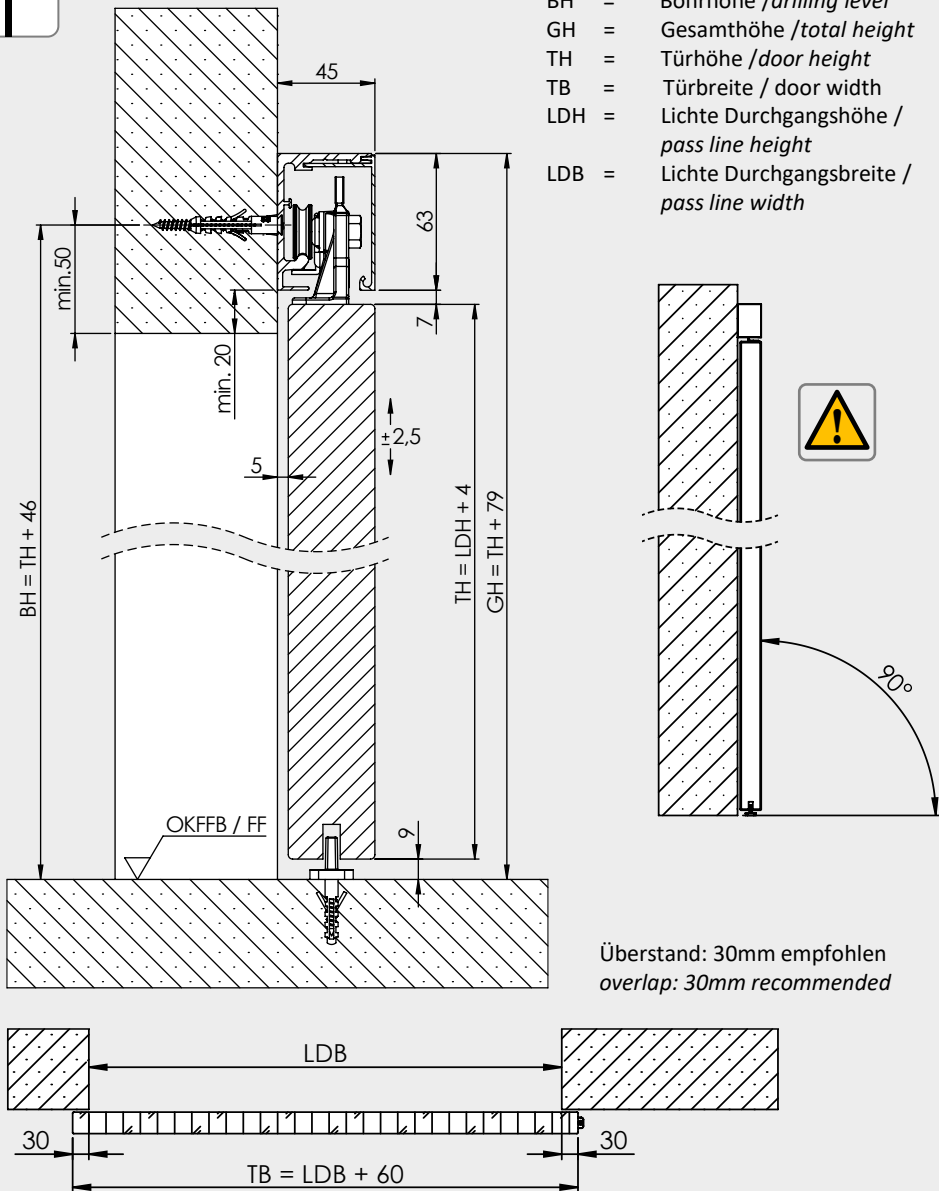

SCHIEBETÜRSYSTEM 407 Holz 1-FLG. COMFORT / sliding door system 407 wood 1-leaf comfort

M000125

SCHIEBETÜRSYSTEM 407 Holz 1-FLG. COMFORT / sliding door system 407 wood 1-leaf comfort

SCHIEBETÜRSYSTEM 407 Holz 1-FLG. COMFORT / sliding door system 407 wood 1-leaf comfort

1

SCHIEBETÜRSYSTEM 407 Holz 1-FLG. COMFORT / sliding door system 407 wood 1-leaf comfort

Überstand: 30mm empfohlen
 overlap: 30mm recommended

SCHIEBETÜRSYSTEM 407 Holz 1-FLG. COMFORT / sliding door system 407 wood 1-leaf comfort