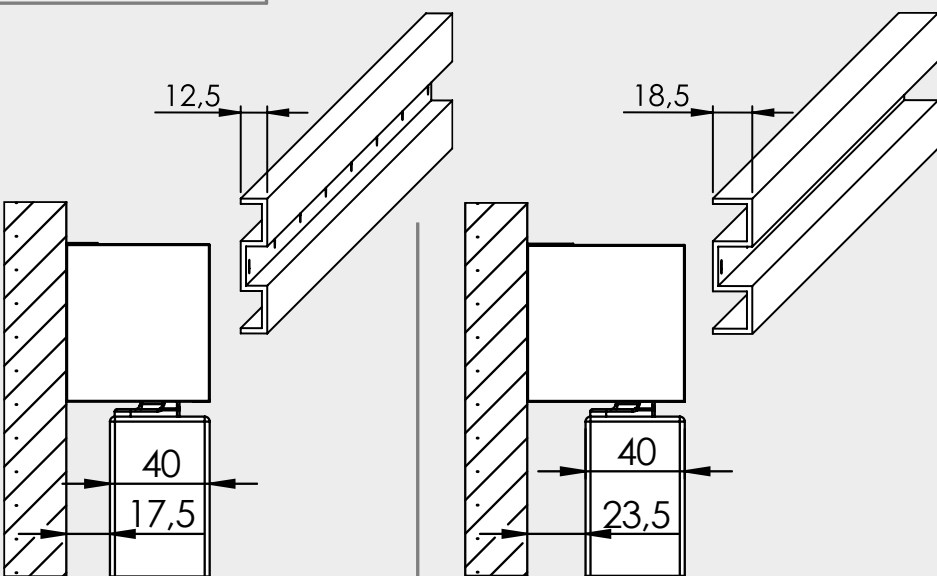

SCHIEBETÜRSYSTEM 407 Holz 1-FLG. COMFORT / sliding door system 407 wood 1-leaf comfort

M000125

SCHIEBETÜRSYSTEM 407 Holz 1-FLG. COMFORT / sliding door system 407 wood 1-leaf comfort

SCHIEBETÜRSYSTEM 407 Holz 1-FLG. COMFORT / sliding door system 407 wood 1-leaf comfort

1

SCHIEBETÜRSYSTEM 407 Holz 1-FLG. COMFORT / sliding door system 407 wood 1-leaf comfort

Überstand: 30mm empfohlen
 overlap: 30mm recommended

SCHIEBETÜRSYSTEM 407 Holz 1-FLG. COMFORT / sliding door system 407 wood 1-leaf comfort