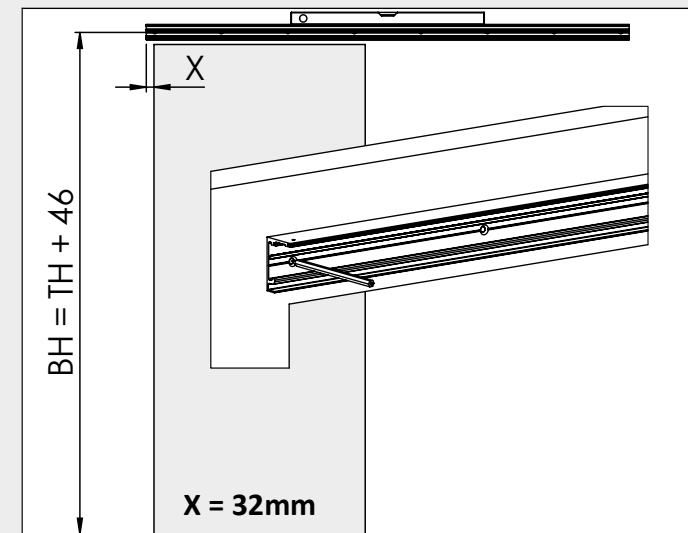

SCHIEBETÜRSYSTEM 407 Holz 1-FLG. COMFORT / sliding door system 407 wood 1-leaf comfort

M000125

SCHIEBETÜRSYSTEM 407 Holz 1-FLG. COMFORT / sliding door system 407 wood 1-leaf comfort

SCHIEBETÜRSYSTEM 407 Holz 1-FLG. COMFORT / sliding door system 407 wood 1-leaf comfort

1

SCHIEBETÜRSYSTEM 407 Holz 1-FLG. COMFORT / sliding door system 407 wood 1-leaf comfort

Überstand: 30mm empfohlen
 overlap: 30mm recommended

SCHIEBETÜRSYSTEM 407 Holz 1-FLG. COMFORT / sliding door system 407 wood 1-leaf comfort