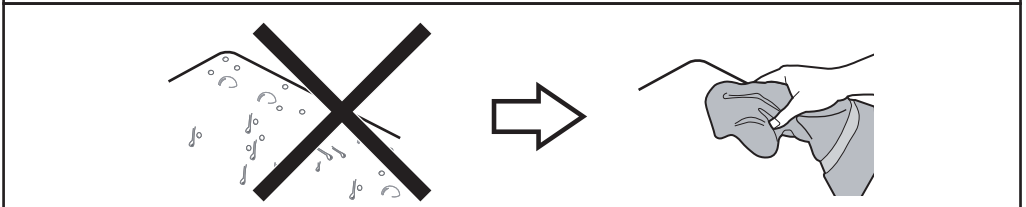

Roca Sanitario, S.A.
Avda. Diagonal, 513
08029 Barcelona
SPAIN
www.roca.com

902
304
848 LÍNEA DE
ATENCIÓN AL
CONSUMIDOR
ESPAÑA

902
400
423 SERVICIO
TÉCNICO
ESPAÑA

product.support.rs@roca.net
soporte.producto.rs@roca.net

2HG272000