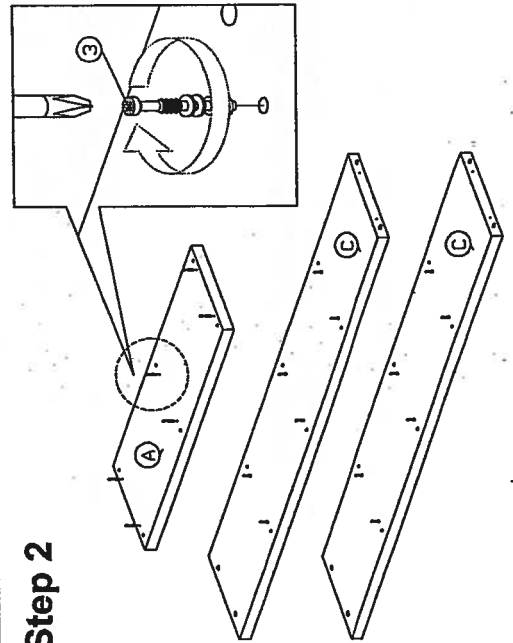

Assembly Instruction

Model : KUBOS 2040

Hardware List			
No.	SHAPE	DESCRIPTION	Qty.
1		8x25mm Dowel	24Pcs
2		8x50mm Dowel	6Pcs
3		15MM Myfix Mini Fix	18Sets
4		15MM Mini Fix Cap	4Pcs
5		15MM Mini Fix Cap	2Pcs
6		M3.5x16mm Screw	12Pcs
7		M4x65mm Screw	6Pcs
8		Plastic Sofa Leg	4Pcs

PART LIST

Step 1

Step 2

Step 3

Step 4

Assembly Instruction

Step 5

Step 6