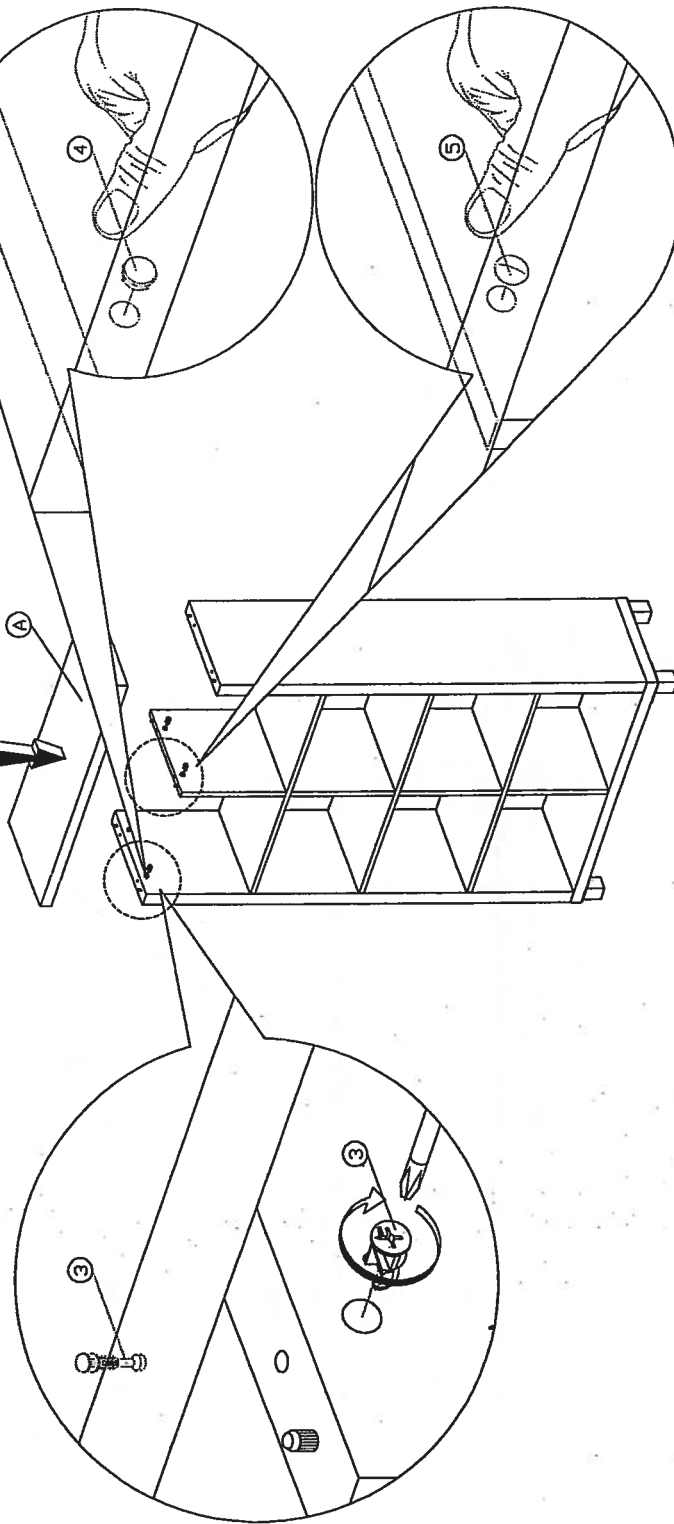

Assembly Instruction

Step 8