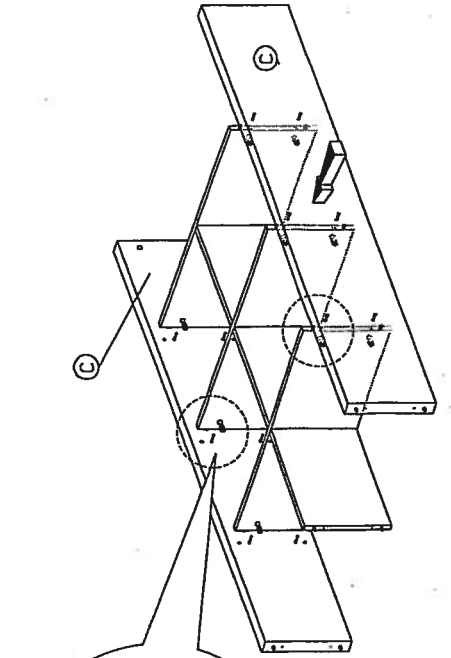

Assembly Instruction

Model : KUBOS 2040

Hardware List			
No.	SHAPE	DESCRIPTION	Qty.
1		8x25mm Dowel	24Pcs
2		8x50mm Dowel	6Pcs
3		15MM Myfix Mini Fix	18Sets
4		15MM Mini Fix Cap	4Pcs
5		15MM Mini Fix Cap	2Pcs
6		M3.5x16mm Screw	12Pcs
7		M4x65mm Screw	6Pcs
8		Plastic Sofa Leg	4Pcs

PART LIST

Step 1

Step 2

Step 3

Step 4

Assembly Instruction

Step 5

Step 6