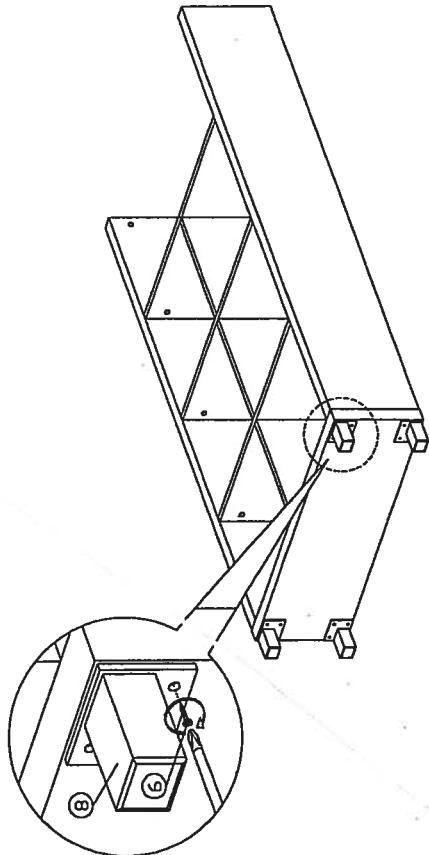

Assembly Instruction

Model : KUBOS 2040

Hardware List			
No.	SHAPE	DESCRIPTION	Qty.
1		8x25mm Dowel	24Pcs
2		8x50mm Dowel	6Pcs
3		15MM Myfix Mini Fix	18Sets
4		15MM Mini Fix Cap	4Pcs
5		15MM Mini Fix Cap	2Pcs
6		M3.5x16mm Screw	12Pcs
7		M4x65mm Screw	6Pcs
8		Plastic Sofa Leg	4Pcs

PART LIST

Step 1

Step 2

Step 3

Step 4

Assembly Instruction

Step 5

Step 6