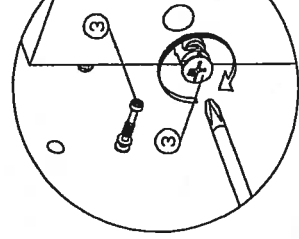

Assembly Instruction

Model : KUBOS 2040

Hardware List			
No.	SHAPE	DESCRIPTION	Qty.
1		8x25mm Dowel	24Pcs
2		8x50mm Dowel	6Pcs
3		15MM Myfix Mini Fix	18Sets
4		15MM Mini Fix Cap	4Pcs
5		15MM Mini Fix Cap	2Pcs
6		M3.5x16mm Screw	12Pcs
7		M4x65mm Screw	6Pcs
8		Plastic Sofa Leg	4Pcs

PART LIST

Step 1

Step 2

Step 3

Step 4

Assembly Instruction

Step 5

Step 6