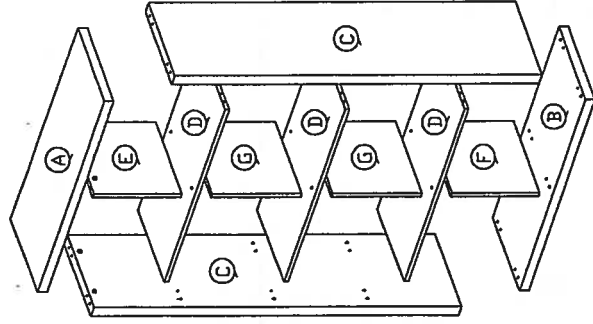

Assembly Instruction

Model : KUBOS 2040

Hardware List			
No.	SHAPE	DESCRIPTION	Qty.
1		8x25mm Dowel	24Pcs
2		8x50mm Dowel	6Pcs
3		15MM Myfix Mini Fix	18Sets
4		15MM Mini Fix Cap	4Pcs
5		15MM Mini Fix Cap	2Pcs
6		M3.5x16mm Screw	12Pcs
7		M4x65mm Screw	6Pcs
8		Plastic Sofa Leg	4Pcs

PART LIST

Step 1

Step 2

Step 3

Step 4

Assembly Instruction

Step 5

Step 6