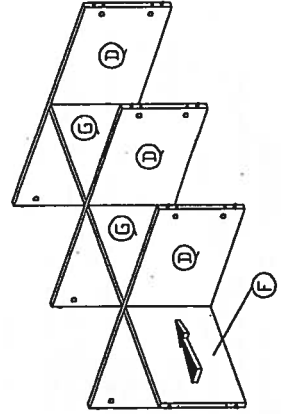

Assembly Instruction

Model : KUBOS 2040

Hardware List			
No.	SHAPE	DESCRIPTION	Qty.
1		8x25mm Dowel	24Pcs
2		8x50mm Dowel	6Pcs
3		15MM Myfix Mini Fix	18Sets
4		15MM Mini Fix Cap	4Pcs
5		15MM Mini Fix Cap	2Pcs
6		M3.5x16mm Screw	12Pcs
7		M4x65mm Screw	6Pcs
8		Plastic Sofa Leg	4Pcs

PART LIST

Step 1

Step 2

Step 3

Step 4

Assembly Instruction

Step 5

Step 6

Step 7

Step 8

Complete