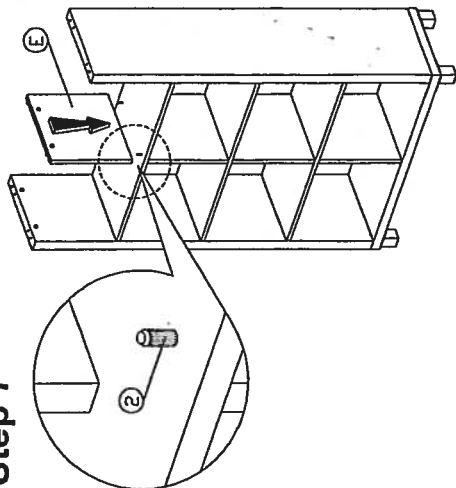

Assembly Instruction

Model : KUBOS 2040

Hardware List			
No.	SHAPE	DESCRIPTION	Qty.
1		8x25mm Dowel	24Pcs
2		8x50mm Dowel	6Pcs
3		15MM Myfix Mini Fix	18Sets
4		15MM Mini Fix Cap	4Pcs
5		15MM Mini Fix Cap	2Pcs
6		M3.5x16mm Screw	12Pcs
7		M4x65mm Screw	6Pcs
8		Plastic Sofa Leg	4Pcs

PART LIST

Step 1

Step 2

Step 3

Step 4

Assembly Instruction

Step 5

Step 6

Step 7

Step 8

Complete