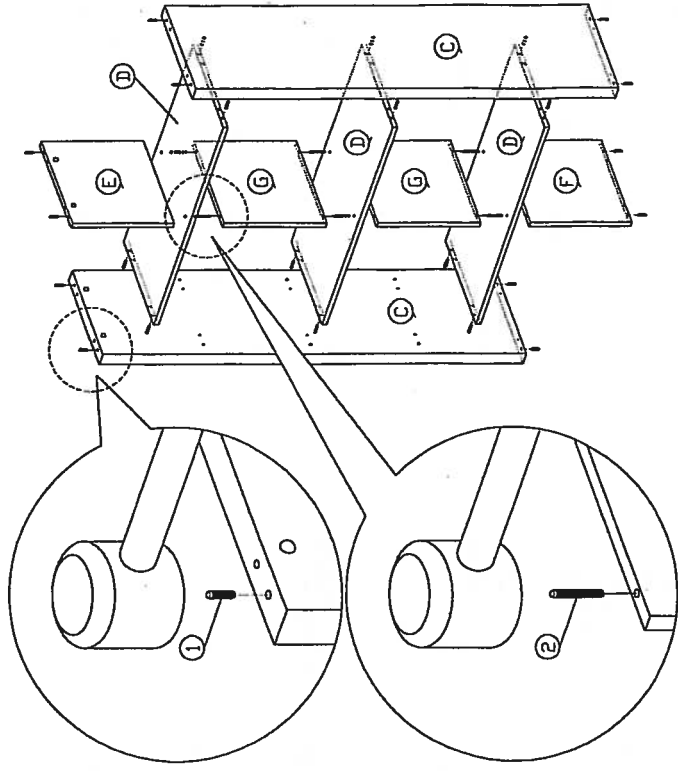

Assembly Instruction

Model : KUBOS 2040

Hardware List			
No.	SHAPE	DESCRIPTION	Qty.
1		8x25mm Dowel	24Pcs
2		8x50mm Dowel	6Pcs
3		15MM Myfix Mini Fix	18Sets
4		15MM Mini Fix Cap	4Pcs
5		15MM Mini Fix Cap	2Pcs
6		M3.5x16mm Screw	12Pcs
7		M4x65mm Screw	6Pcs
8		Plastic Sofa Leg	4Pcs

PART LIST

Step 1

Step 2

Step 3

Step 4

Assembly Instruction

Step 5

Step 6