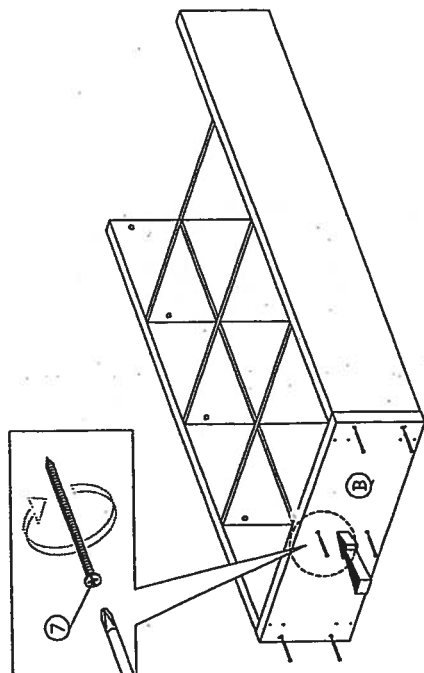

Assembly Instruction

Model : KUBOS 2040

Hardware List			
No.	SHAPE	DESCRIPTION	Qty.
1		8x25mm Dowel	24Pcs
2		8x50mm Dowel	6Pcs
3		15MM Myfix Mini Fix	18Sets
4		15MM Mini Fix Cap	4Pcs
5		15MM Mini Fix Cap	2Pcs
6		M3.5x16mm Screw	12Pcs
7		M4x65mm Screw	6Pcs
8		Plastic Sofa Leg	4Pcs

PART LIST

Step 1

Step 2

Step 3

Step 4

Assembly Instruction

Step 5

Step 6