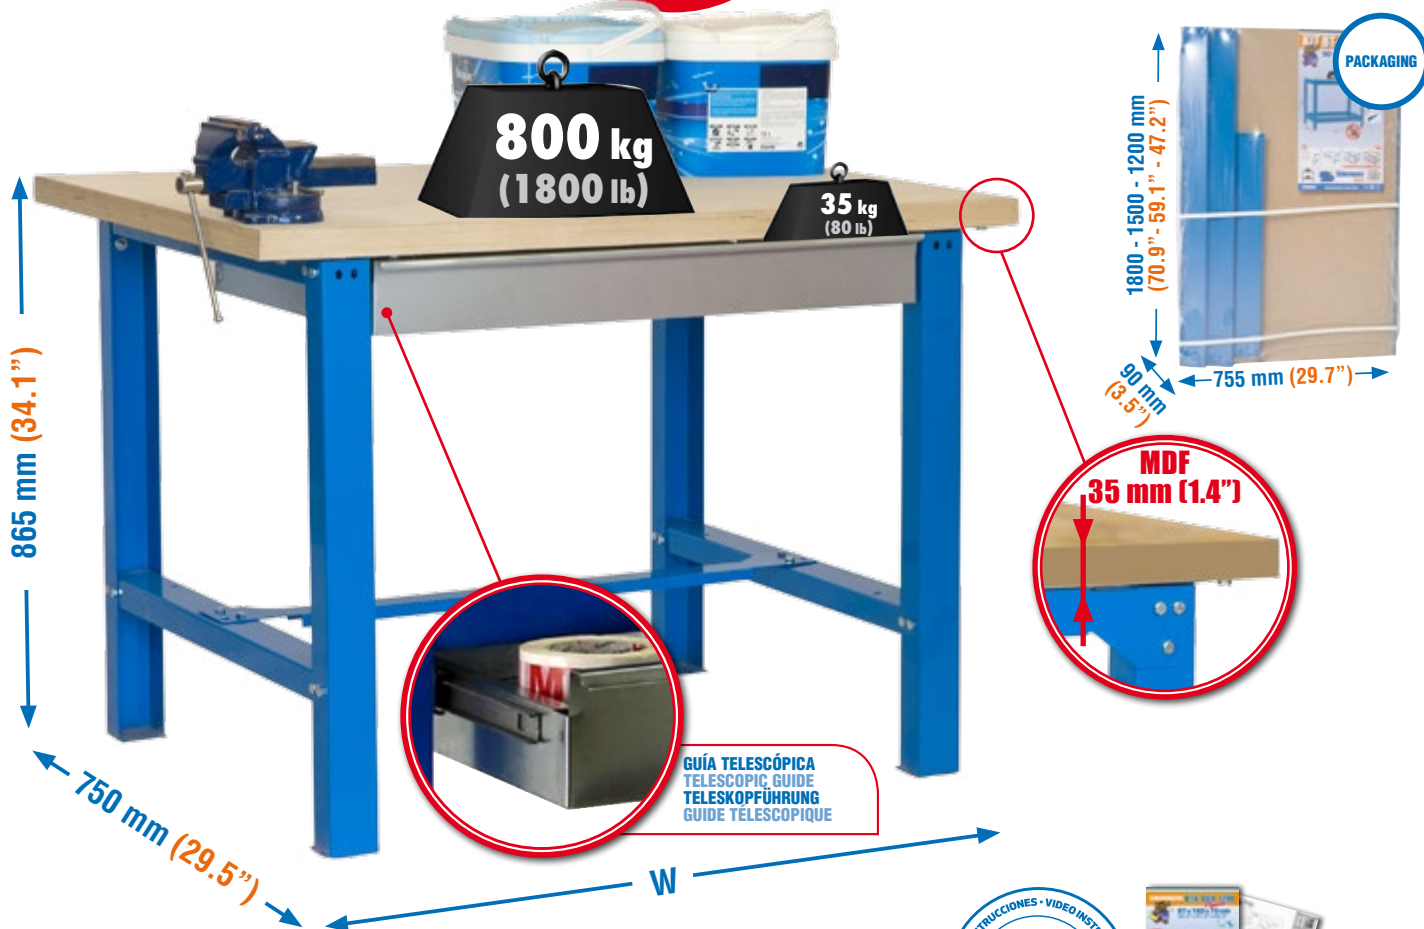

SIMONWORK BT6 PLYWOOD BOX

MODEL	H x W x D mm (inch)	€/Unit	Load Capacity kg (lb)	Grey EAN Code	Blue EAN Code	Kg/Unit (lb/Unit)	Unit	EU Palet Trailer Container 20' y 40'
SIMONWORK BT6 PLYWOOD BOX 1200	865 x 1200 x 750 (34.1" x 47.2" x 29.5")	261,89 €	800 kg (1800 lb)	8435104938041	8435104938065	41,91 (92.4)	5	330 55 125
SIMONWORK BT6 PLYWOOD BOX 1500	865 x 1500 x 750 (34.1" x 59.1" x 29.5")	299,92 €	800 kg (1800 lb)	8435104938072	8435104938096	47,11 (103.9)	5	105 55 125
SIMONWORK BT6 PLYWOOD BOX 1800	865 x 1800 x 750 (34.1" x 70.9" x 29.5")	354,14 €	800 kg (1800 lb)	8435104938102	8435104938126	52,31 (115.3)	5	105 55 125

SIMONWORK BT6 PLYWOOD LOCKER

MODEL	H x W x D mm (inch)	€/Unit	Load Capacity	Grey EAN Code	Blue EAN Code	Kg/Unit (lb/Unit)
SIMONWORK BT6 PLYWOOD LOCKER 1200	865 x 1200 x 750 (34.1" x 47.2" x 29.5")	312,11 €	800 kg (1764 lb)	8435104942604	8435104942598	47,05 (103.7)
SIMONWORK BT6 PLYWOOD LOCKER 1500	865 x 1500 x 750 (34.1" x 59.1" x 29.5")	375,66 €	800 kg (1764 lb)	8435104942628	8435104942611	55,48 (122.3)
SIMONWORK BT6 PLYWOOD LOCKER 1800	865 x 1800 x 750 (34.1" x 70.9" x 29.5")	394,11 €	800 kg (1764 lb)	8435104942642	8435104942635	63,67 (140.4)