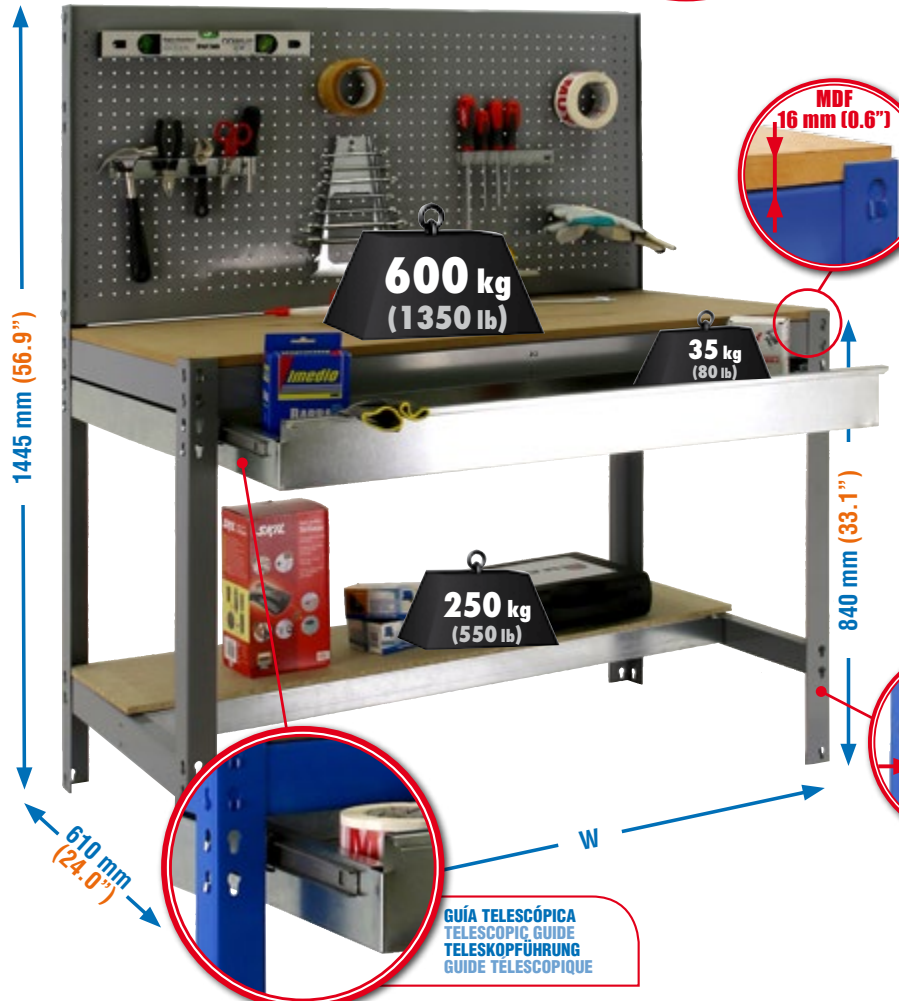

SIMONWORK BT2 BOX

MODEL	H x W x D mm (inch)	€/Unit	Load Capacity	Grey EAN Code	Zinc. EAN Code	Blue EAN Code	Kg/Unit (lb/Unit)	Unit	EU Palet Trailer Container 20' y 40'
PACK. 2 SIMONWORK BT2 BOX 900	1445 x 910 x 610 (56.9" x 35.8" x 24.0")	145,50 €	400 kg (880 lb)	8435104932452	8435104932469	8435104932476	33,29 (73.4)	7	231 320 340 77 175
PACK. 1 SIMONWORK BT2 BOX 1200	1445 x 1210 x 610 (56.9" x 47.6" x 24.0")	179,60 €	600 kg (1350 lb)	8435104932483	8435104932490	8435104932506	42,80 (94.4)	7	231 320 340 77 175
PACK. 1 SIMONWORK BT2 BOX 1500	1445 x 1510 x 610 (56.9" x 59.4" x 24.0")	207,30 €	600 kg (1350 lb)	8435104932513	8435104932520	8435104932537	50,09 (110.4)	7	231 320 340 77 175

MODEL	H x W x D mm (inch)	€/Unit	Load Capacity	Grey EAN Code	Blue EAN Code	Kg/Unit (lb/Unit)
SIMONWORK BT2 LOCKER 900	1445 x 910 x 610 (56.9" x 35.8" x 24.0")	185,72 €	400 kg (880 lb)	8435104942727	8435104942710	32,52 (71.7)
SIMONWORK BT2 LOCKER 1200	1445 x 1210 x 610 (56.9" x 47.6" x 24.0")	219,41 €	600 kg (1350 lb)	8435104942758	8435104942741	43,49 (95.9)