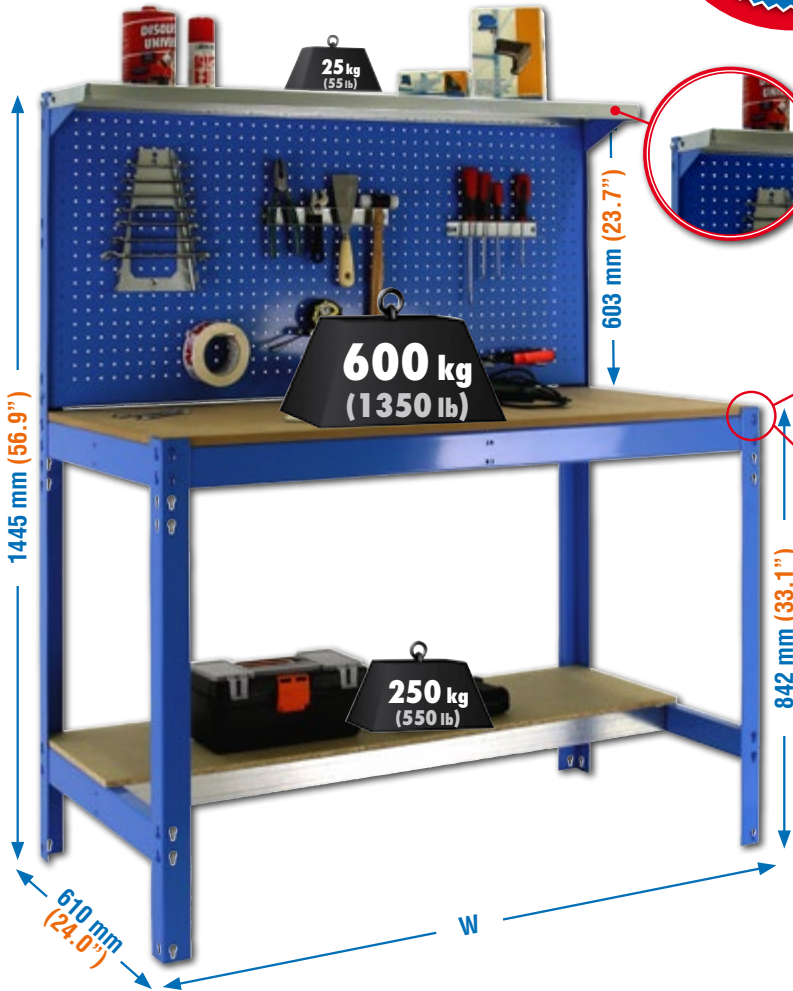

SIMONWORK BT3

SIMONWORK BT3

MODEL	H x W x D mm (inch)	€/Unit	Load Capacity kg (lb)	Grey EAN Code	Zinc. EAN Code	Blue EAN Code	Kg/Unit (lb/Unit)	Unit	EU Palet Trailer Container 20' y 40'
PACK. 2 SIMONWORK BT3 900	1445 x 910 x 610 (56.9" x 35.8" x 24.0")	124,30 €	400 kg (880 lb)	8435104946848	8435104946831	8435104946824	27,66 (61.0)		15 495 185 375
PACK. 1 SIMONWORK BT3 1200	1445 x 1210 x 610 (56.9" x 47.6" x 24.0")	150,10 €	600 kg (1350 lb)	8435104946879	8435104946862	8435104946855	36,16 (79.7)		15 495 185 375
PACK. 1 SIMONWORK BT3 1500	1445 x 1510 x 610 (56.9" x 59.4" x 24.0")	175,30 €	600 kg (1350 lb)	8435104946909	8435104946893	8435104946886	42,44 (93.6)		15 495 185 375