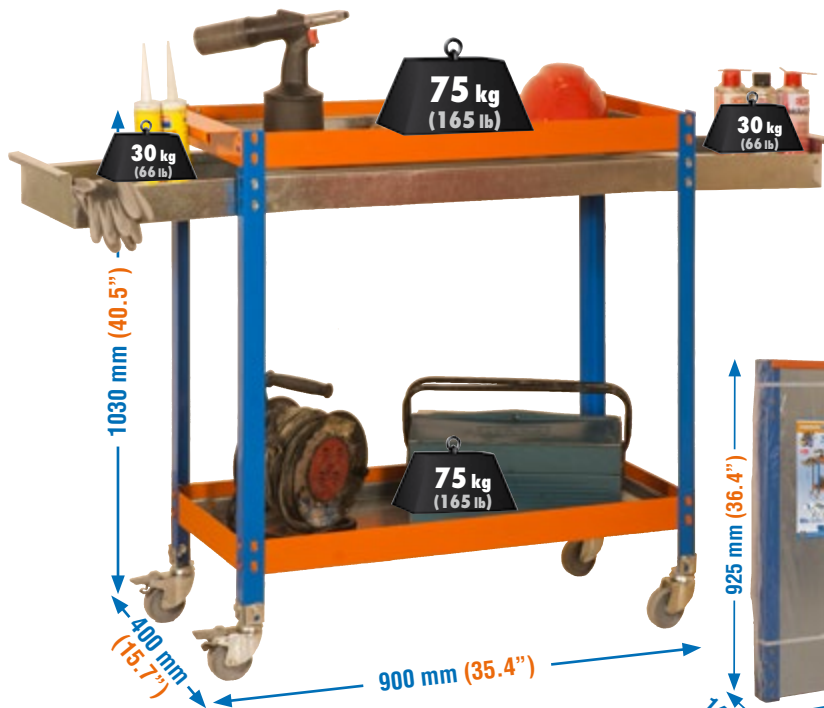

WAGON METALIC

MODEL	H x W x D mm (inch)	€/Unit	Load Capacity kg (lb)	Structure Color	Shelf	EAN Code	Kg/Unit (lb/Unit)	Unit	MiniPromobox / EU Palet Trailer Container 20' y 40'
WAGON 2-400 METALIC	1030 x 900 x 400 (40.5" x 35.4" x 15.7")	99,95 €	75 kg (165 lb)		Zinc	8435104946282	15,48 (34.13)