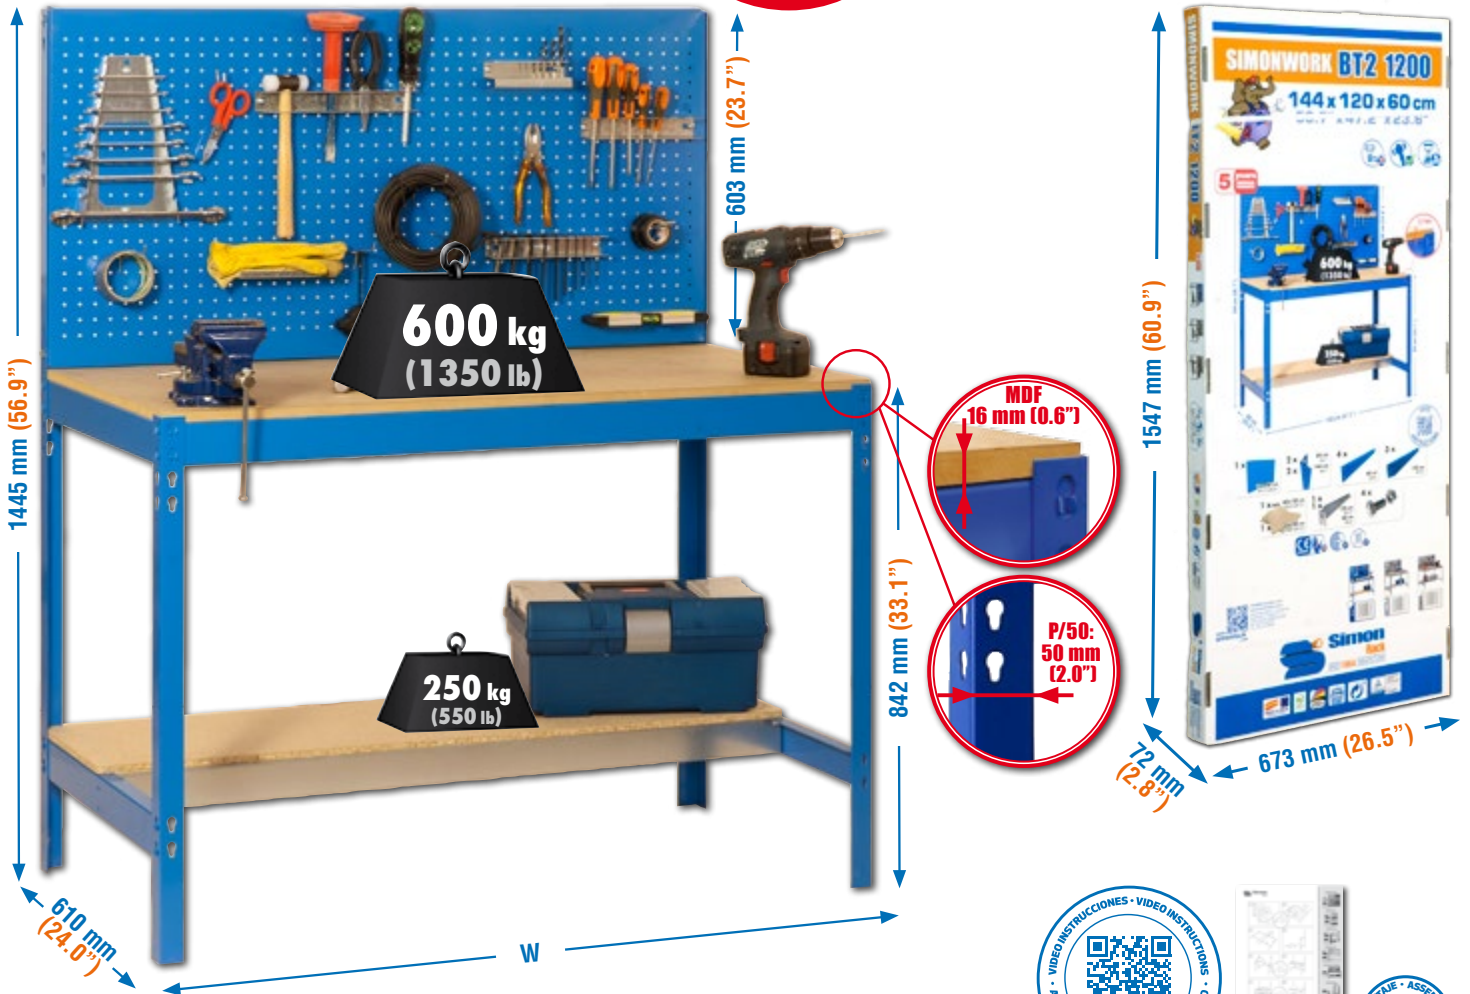

SIMONWORK BT2

SIMONWORK BT2

MODEL	H x W x D mm (inch)	€/Unit	Load Capacity kg (lb)	Grey EAN Code	Zinc EAN Code	Blue EAN Code	Kg/Unit (lb/Unit)	Unit	EU Palet Trailer Container 20' y 40'
SIMONWORK BT2 900	1445 x 910 x 610 (56.9" x 35.8" x 24.0")	104,90 €	400 kg (880 lb)	8435104919644	8435104929032	8435104919651	25,73 (56.7)	15	495 185 375
SIMONWORK BT2 1200	1445 x 1210 x 610 (56.9" x 47.6" x 24.0")	129,00 €	600 kg (1350 lb)	8435104919668	8435104930656	8435104919682	33,77 (74.5)	15	495 185 375
SIMONWORK BT2 1500	1445 x 1510 x 610 (56.9" x 59.4" x 24.0")	153,10 €	600 kg (1350 lb)	8435104919675	8435104931905	8435104919699	39,59 (87.3)	15	495 185 375