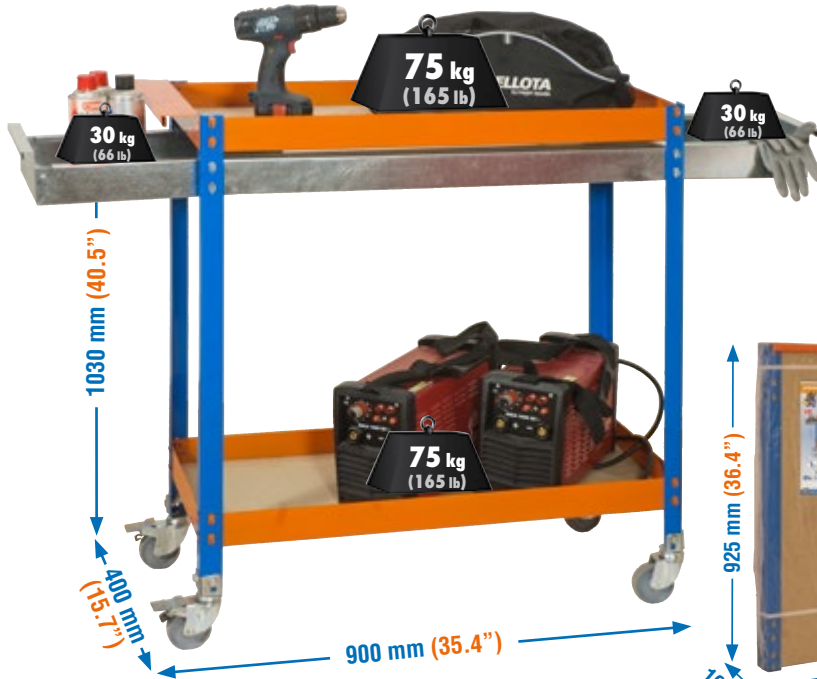

WAGON CHIPBOARD

MODEL	H x W x D mm (inch)	€/Unit	Load Capacity kg (lb)	Structure Color	Shelf	EAN Code	Kg/Unit (lb/Unit)	Unit	MiniPromobox / EU Palet Trailer Container 20'y 40'
WAGON 2-400 CHIPBOARD	1030 x 900 x 400 (40.5" x 35.4" x 15.7")	94,85 €	75 kg (165 lb)		WOOD	8435104946299	16,75 (36.9)