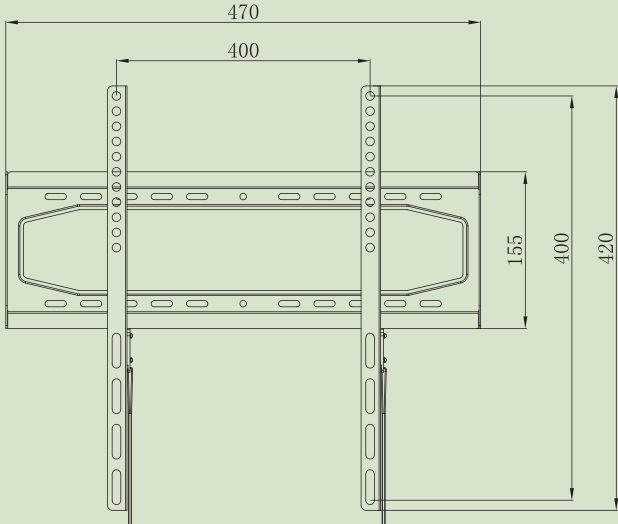

TECHNICAL DATA SHEET: LR2F400-RO FLAT TO WALL TV MOUNT

32"-70" 
81-178CM

40KG

MAX.VESA
400X400

31MM

The Essentials Series is a range of **simple**, no-fuss **TV mounts** that offer **fully-featured**, easy to use **functionality** at price points that represent **excellent value for money**.

Features:

- Classic Wall Mount design
- Large wall plate allows for flexible mounting options
- Pull cord for easy release of TV

Technical Specifications:

Max Load	Distance from wall (Folded)	Distance from wall (Extended)	Swivel Range	Tilt Range	No of Articulation Points	Mounting Pattern	VESA Compatible
40Kg/ 88lbs	31mm/ 1.2"	n/a n/a	n/a	n/a	0	Double Stud & Solid Wall	100x100 to 400x400

**DIMENSIONS & SPECIFICATIONS SHEET: LR2F400-RO
FLAT TO WALL TV MOUNT**

Packed image

Line drawing

All dimensions are in mm

Packaging Information:

Product Number	Description	Product Packaging		Outer Packaging		
		Type	Barcode	Type	Qty in Box	Barcode
LR2F400-RO	Flat to Wall TV Mount	Colour Gift Box	5015056 538198	Brown Outer with Label	8	05015056 540375

Weight & Dimensions:

Product			Product Box			Outer Box		
Extended	Folded	Net Weight	Dimensions	Gross Weight	Cubic	Dimensions	Gross Weight	Cubic
47 x 42 x 3.1 cm	n/a	1.13kg	48.5 x 16 x 3 cm	0.14kg	0.0023m ³	49.5 x 32.5 x 20 cm	10.635kg	0.0322m ³
18.50" x 16.54" x 1.22"	n/a	2.486lbs	19.09" x 6.30" x 1.18"	0.31lbs	0.0822ft ³	19.49" x 12.80" x 7.87"	23.397lbs	1.1362ft ³