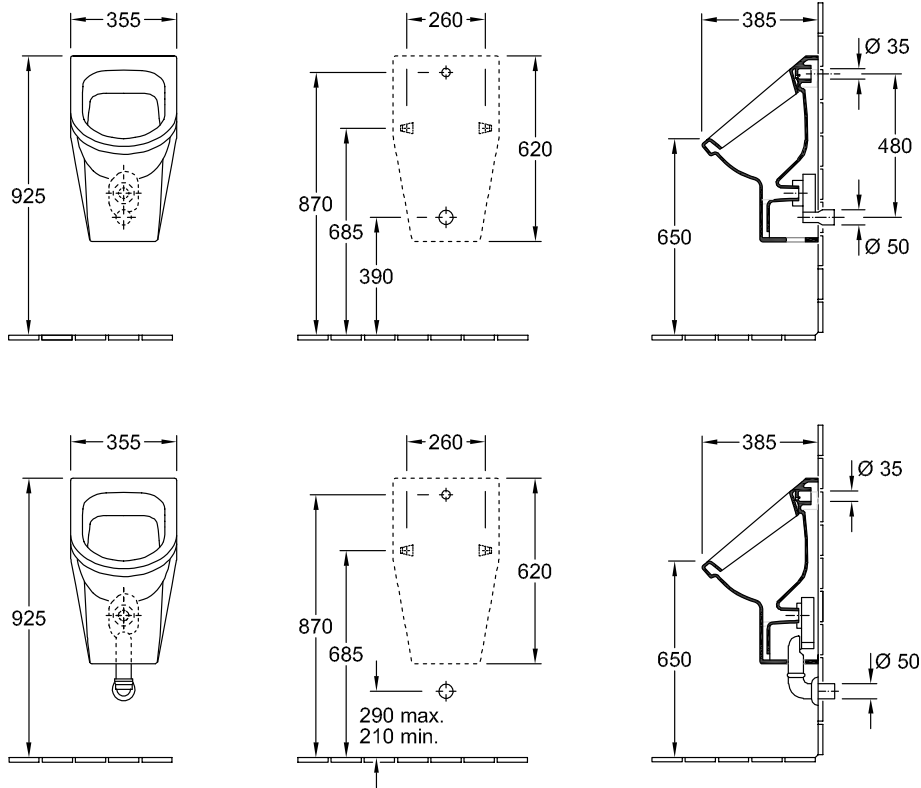

TECHNICAL DRAWINGS

557400