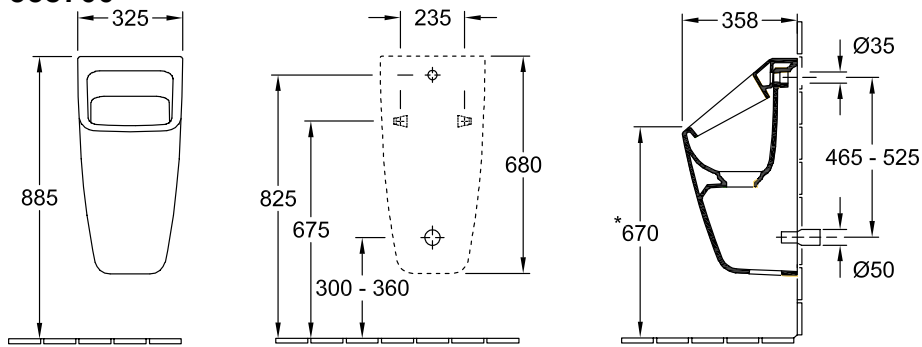

URINAL ARCHITECTURA

PRODUCT INFORMATION

1 . POSITION

Model	558700
Collection	Architectura
PROJECTS	 PLUS
Width	325 mm
Height	680 mm
Depth	355 mm
Weight	24,3 kg
description	Sanitary porcelain Incl. outlet, consisting of ViChange siphon cartridge and ceramic outlet cover, fastening set included EN 13407
Flush volume	1 l
Inlet	concealed water inlet
material	Sanitary porcelain
Specification texts	Architectura; Siphonic urinal; Sanitary porcelain; Size: 325 x 680 x 355 mm; Rectangle; Flush volume: 1 l; Incl. outlet, consisting of ViChange siphon cartridge and ceramic outlet cover, fastening set included; EN 13407

COLOURS

White Alpin	55870001	4051202242589
White Alpin CeramicPlus	558700R1	4051202242572
White Alpin AntiBac	558700T1	4051202385668

TECHNICAL DRAWINGS

558700

* We recommend installation at a height suitable for the average user!

TECHNICAL DRAWINGS

558700

* We recommend installation at a height suitable for the average user!