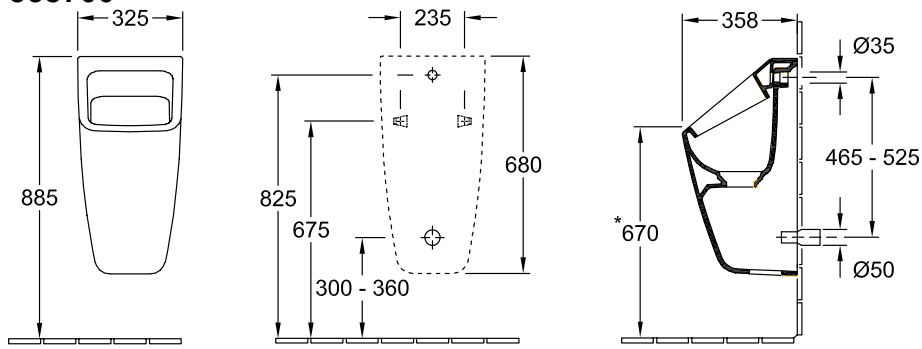

URINAL ARCHITECTURA

PRODUCT INFORMATION

1 . POSITION

Model	558700
Collection	Architectura
PROJECTS	 PLUS
Width	325 mm
Height	680 mm
Depth	355 mm
Weight	24,3 kg
description	Sanitary porcelain Incl. outlet, consisting of ViChange siphon cartridge and ceramic outlet cover, fastening set included EN 13407
Flush volume	1 l
Inlet	concealed water inlet
material	Sanitary porcelain
Specification texts	Architectura; Siphonic urinal; Sanitary porcelain; Size: 325 x 680 x 355 mm; Rectangle; Flush volume: 1 l; Incl. outlet, consisting of ViChange siphon cartridge and ceramic outlet cover, fastening set included; EN 13407

COLOURS

White Alpin	55870001	4051202242589
White Alpin CeramicPlus	558700R1	4051202242572
White Alpin AntiBac	558700T1	4051202385668

TECHNICAL DRAWINGS

558700

* We recommend installation at a height suitable for the average user!

TECHNICAL DRAWINGS

558700

* We recommend installation at a height suitable for the average user!