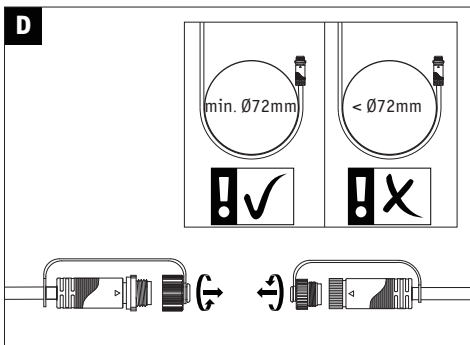

3x

1x

1x

incl.

Driver

Paulmann
Art.-Nr. 988.48

Control Box

ZigBee Control Box
not incl.
 Paulmann
Art.-Nr. 939.99