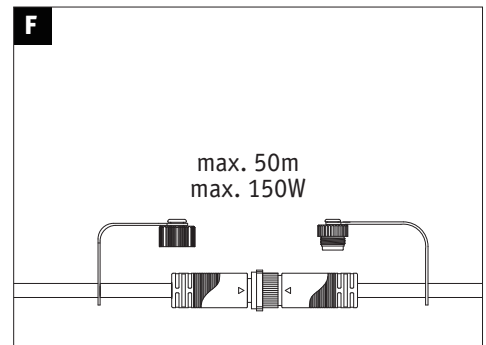

3x

1x

1x

incl.

Driver

Paulmann
Art.-Nr. 988.48

Control Box

ZigBee Control Box
not incl.
 Paulmann
Art.-Nr. 939.99