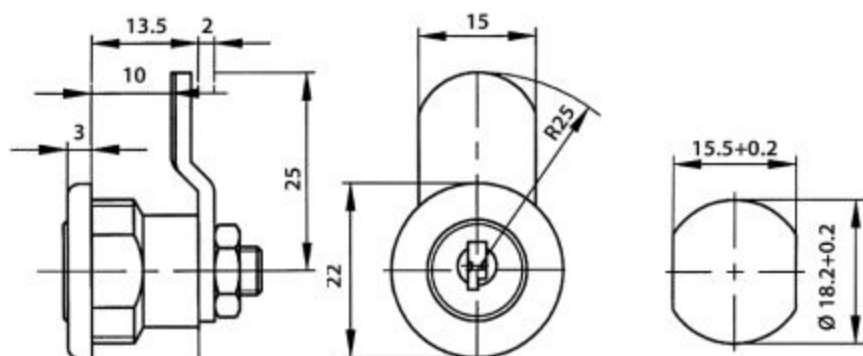

Maße in mm
Dimensions in mm
Dimensions en mm

ZBK 70 SB

BURG-WÄCHTER KG
58292 Wetter
Germany

Made in PRC 0514