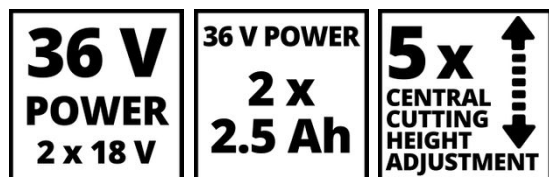

Logistic Data

- Product weight	11.55 kg
- Gross weight single packaging	15.27 kg
- Dimensions single packaging	685 x 408 x 360 mm
- Pieces per export carton	1 Pieces
- Gross weight export carton	15.27 kg
- Dimensions export carton	680 x 400 x 370 mm
- Container quantity (20"/40"/40"HC)	268 | 582 | 679