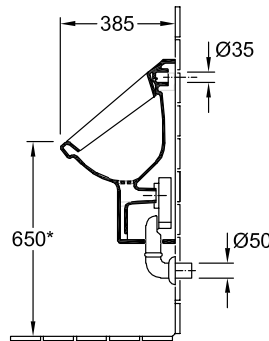

### 1 . POSITION

<b>Model</b>	<b>557420</b>
Collection	Architectura
PROJECTS	 PLUS
Width	355 mm
Height	620 mm
Depth	385 mm
Weight	18,55 kg
description	previously Omnia Architectura splash-reducing, with ceramic strainer Sanitary porcelain fastening set included EN 13407
Flush volume	1 l
Inlet	concealed water inlet
material	Sanitary porcelain
Specification texts	Architectura; Siphonic urinal; previously Omnia Architectura; Sanitary porcelain; Size: 355 x 620 x 385 mm; Oval; splash-reducing, with ceramic strainer; Flush volume: 1 l; fastening set included; EN 13407

## COLOURS

White Alpin AntiBac	557420T1	4051202385705
White Alpin	55742001	4047289403227
White Alpin CeramicPlus	557420R1	4047289403241

TECHNICAL DRAWINGS

**557420**

\* We recommend installation at a height suitable for the average user!