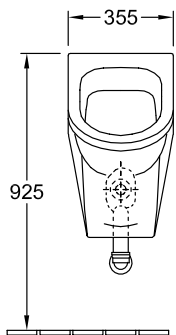

* We recommend installation at a height suitable for the average user!