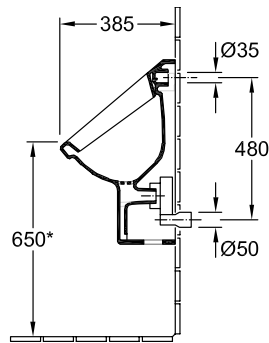

TECHNICAL DRAWINGS

557420

* We recommend installation at a height suitable for the average user!