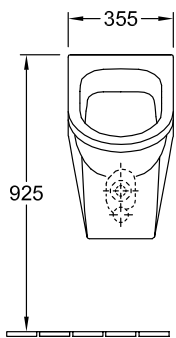

TECHNICAL DRAWINGS

557420

* We recommend installation at a height suitable for the average user!