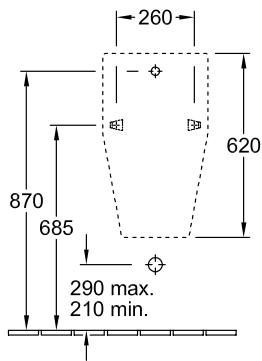

### 1 . POSITION

<b>Model</b>	<b>557420</b>
Collection	Architectura
PROJECTS	 PLUS
Width	355 mm
Height	620 mm
Depth	385 mm
Weight	18,55 kg
description	previously Omnia Architectura splash-reducing, with ceramic strainer Sanitary porcelain fastening set included EN 13407
Flush volume	1 l
Inlet	concealed water inlet
material	Sanitary porcelain
Specification texts	Architectura; Siphonic urinal; previously Omnia Architectura; Sanitary porcelain; Size: 355 x 620 x 385 mm; Oval; splash-reducing, with ceramic strainer; Flush volume: 1 l; fastening set included; EN 13407

## COLOURS

White Alpin AntiBac	557420T1	4051202385705
White Alpin	55742001	4047289403227
White Alpin CeramicPlus	557420R1	4047289403241

TECHNICAL DRAWINGS

**557420**

\* We recommend installation at a height suitable for the average user!