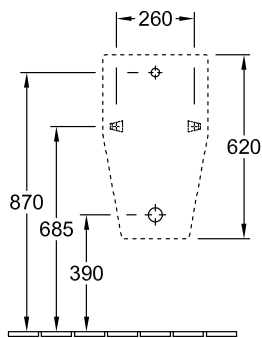

TECHNICAL DRAWINGS

557420

* We recommend installation at a height suitable for the average user!