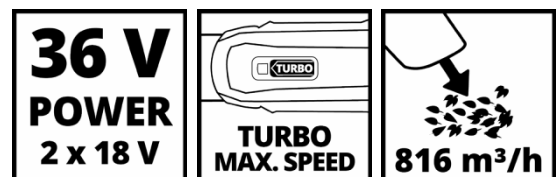

Einhell

EXPERT PLUS

Cordless Leaf Blower

GE-LB 36/210 Li E-Solo

Item No.: 3433620

Ident No.: 11018

Bar Code: 4006825638967

The light Einhell GE-LB 36/210 Li E-Solo cordless leaf blower is a powerful blower which can be used anywhere outside the home and in the garden. Thanks to the electronic speed control, the blowing power can be precisely dosed according to requirements. For those areas where the cordless leaf blower is put to particularly intensive use, it has a turbo switch for maximum blowing power. The tube length can be changed toolless in 3 different stages, perfectly adjustable to every body height. The brushless motor results in longer running times, more power and no maintenance. An included shoulder strap makes it particularly comfortable to work with. This product comes without a battery and charger which are available separately.

Features & Benefits

- Member of the Power X-Change family, 2x18V batteries necessary
- Turbo switch - for maximum blowing volume of 816m³/h
- Adjustable, removable tube (3 steps)
- Electronic speed control
- Brushless Energy - brushless motor
- Balance handle with softgrip for ergonomic operation
- Comfortable carrying strap
- Robust metal ring for long life time
- Integrated wall holder for easy storage
- Supplied without battery and charger (available separately)

Technical Data

- No-load speed (idle speed) 22300 min⁻¹
- Blow velocity 210 km/h
- Max. air volume 816 m³/h

Logistic Data

- Product weight 2.45 kg
- Gross weight single packaging 3.45 kg
- Dimensions single packaging 580 x 225 x 280 mm
- Pieces per export carton 2 Pieces
- Gross weight export carton 6.5 kg
- Dimensions export carton 595 x 470 x 300 mm
- Container quantity (20"/40"/40"HC) 588 | 1232 | 1408