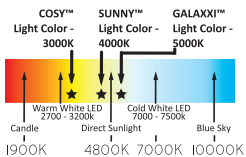

SOLARLIFE™ G Series

[SOLARLIFE™ G-5]

PLUG&PLAY

ULTRA-SAFE 12/24V

AUTOMATIC
PROGRAMABLE / DAY/NIGHT

OUTDOOR/INDOOR

SOLARLIFE™ G Series – XUNZEL

Sistema Solar de Iluminación LED de alta eficiencia.

Características del Producto

Construya su propio sistema solar de iluminación LED

- Ponga luz donde quiera. No necesita red eléctrica
- Versátil & Adaptable. Todo incluido
- Para interior y exterior
- Salida USB para carga de dispositivos electrónicos
- Fácil de poner. Fácil de quitar. Conectar y usar
- Fácil de ampliar
- Ultra-seguro (baja tensión 12V CC) y eficiente (LEDs)
- Energía renovable, limpia y gratuita para iluminación
- Componentes libres de mantenimiento y muy duraderos
- Ideal para aplicaciones de Off-Grid, Off-Shore y Back-up, p.ej. cabañas, casas, jardines, barcos, auto-caravanas, aplicaciones remotas/alejadas,...

Completo. Componentes de alta calidad. SOLARLIFE™ G Series incluye:

- **Panel solar fotovoltaico (PV):** encaja perfectamente con todos los componentes de 12V CC y consigue los mejores resultados y eficiencia
- **Controlador de carga y descarga solar:** controla y protege la batería
- **Batería solar de descarga profunda:** libre de mantenimiento. Larga duración
- **Proyectores LED de ultra baja tensión CC y de exterior:** sin necesidad de un inversor. Conecte los LEDs directamente al controlador de carga y descarga solar
- **Caja de baterías universal:** protege y almacena fácilmente todos los componentes. Diseño avanzado e innovador. Prácticamente es una estación de carga
- **Cables solares y conectores:** listo para usar. Sin herramientas especiales. Todos los componentes encajan, son fáciles de instalar y están listos para usar.

Industry Leading Technology for Off-Grid, Off-Shore and Backup Power Applications