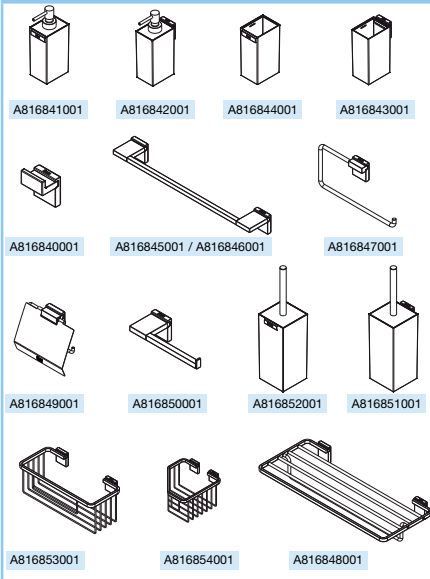

MODELOS DE PRODUCTO ACABADO Models of end product

RECAMBIOS COMUNES Common spare parts

RECAMBIOS ESPECÍFICOS Specific spare parts

1	x 2	AA0001600R
2	x 2	
3	x 2	
4		
6		AA0001700R
7		
8		AA0002300R
1	x 2	
2	x 2	
3	x 2	AA0001800R
9		
7		AA0002000R
10		
11		AA0001900R
11		AA0002100R
12		AA0002100R

PRODUCTO ACABADO COMPATIBLE Compatible end product		
5		A81684001
1	x 2	
2	x 2	
3	x 2	
4		