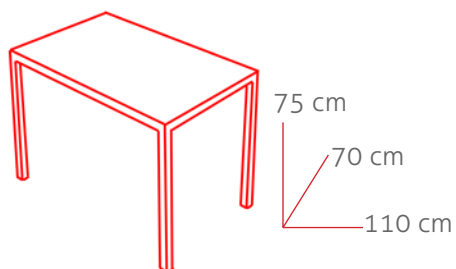

## Conjunto deco

Ref. 70001

 8430080700019

90 cm  
38 cm  
38 cm

75 cm  
70 cm  
120 cm

**CLOSETNORTE**

Ref. 71002  
Mesa British

Ref. 71001  
Mesa New York