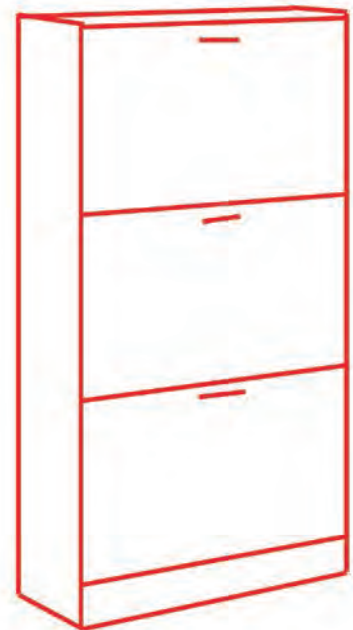

117 cm

24 cm

60 cm