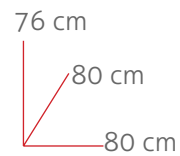

76 cm  
45/80 cm  
90 cm

**CLOSETNORTE**

Ref. 77080

8430080770807

Ref. 77100

8430080771002