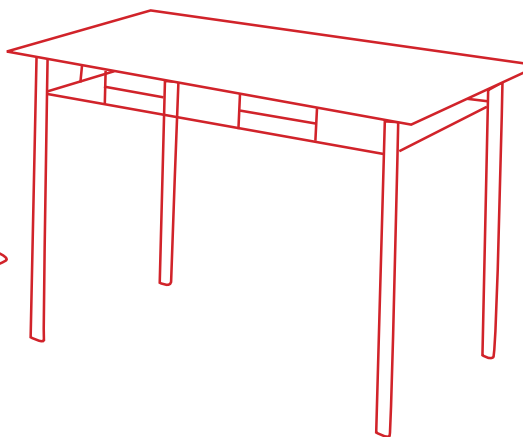

## Conjunto deco

Ref. 70001

 8430080700019

90 cm  
38 cm  
38 cm

75 cm  
70 cm  
120 cm

**CLOSETNORTE**

Ref. 71002  
Mesa British

Ref. 71001  
Mesa New York