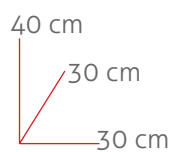

# Taburete plegable

Ref. 15031  
Negro

Ref. 15032  
Rojo

Ref. 15033  
Gris

177 cm  
30 cm

Ref. 19300

 8430080153006