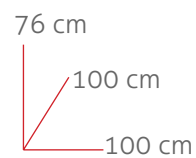

76 cm  
45/80 cm  
90 cm

**CLOSETNORTE**

Ref. 77080

8430080770807

Ref. 77100

8430080771002