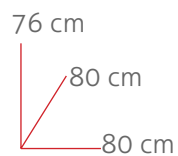

Mikado

Acabado Acido

Ref. 76080

8430080760808

Ref. 76100

8430080761003